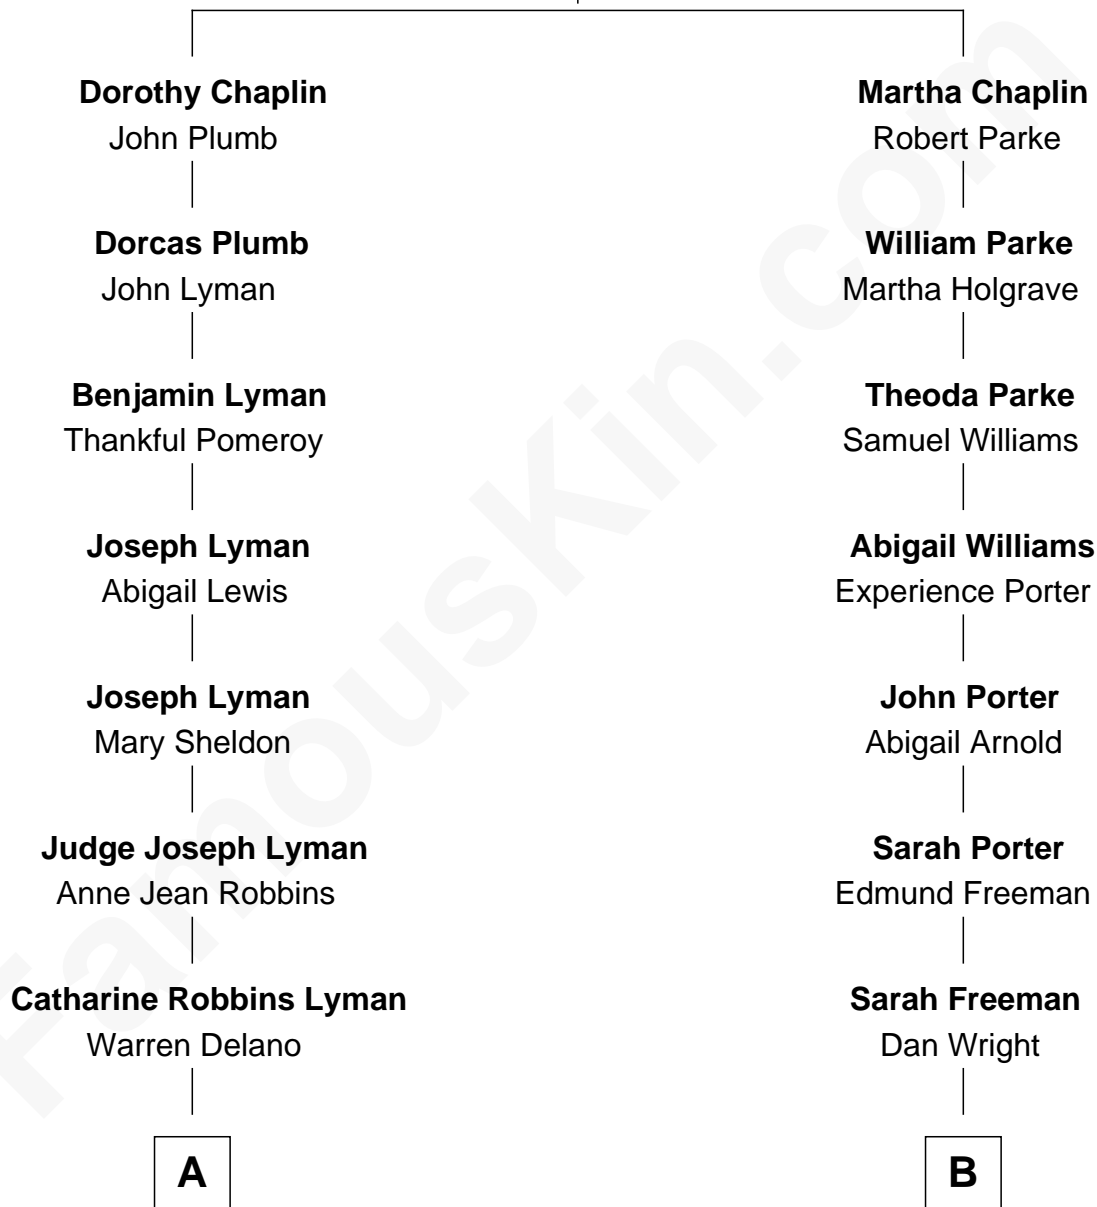

FamousKin.com
Relationship Chart of
Franklin D. Roosevelt
32nd U.S. President

8th cousin 1 time removed of

Wilbur Wright
Wright Brothers - Aviation Pioneer

William Chaplin
 Agnes Holborough

FamousKin.com