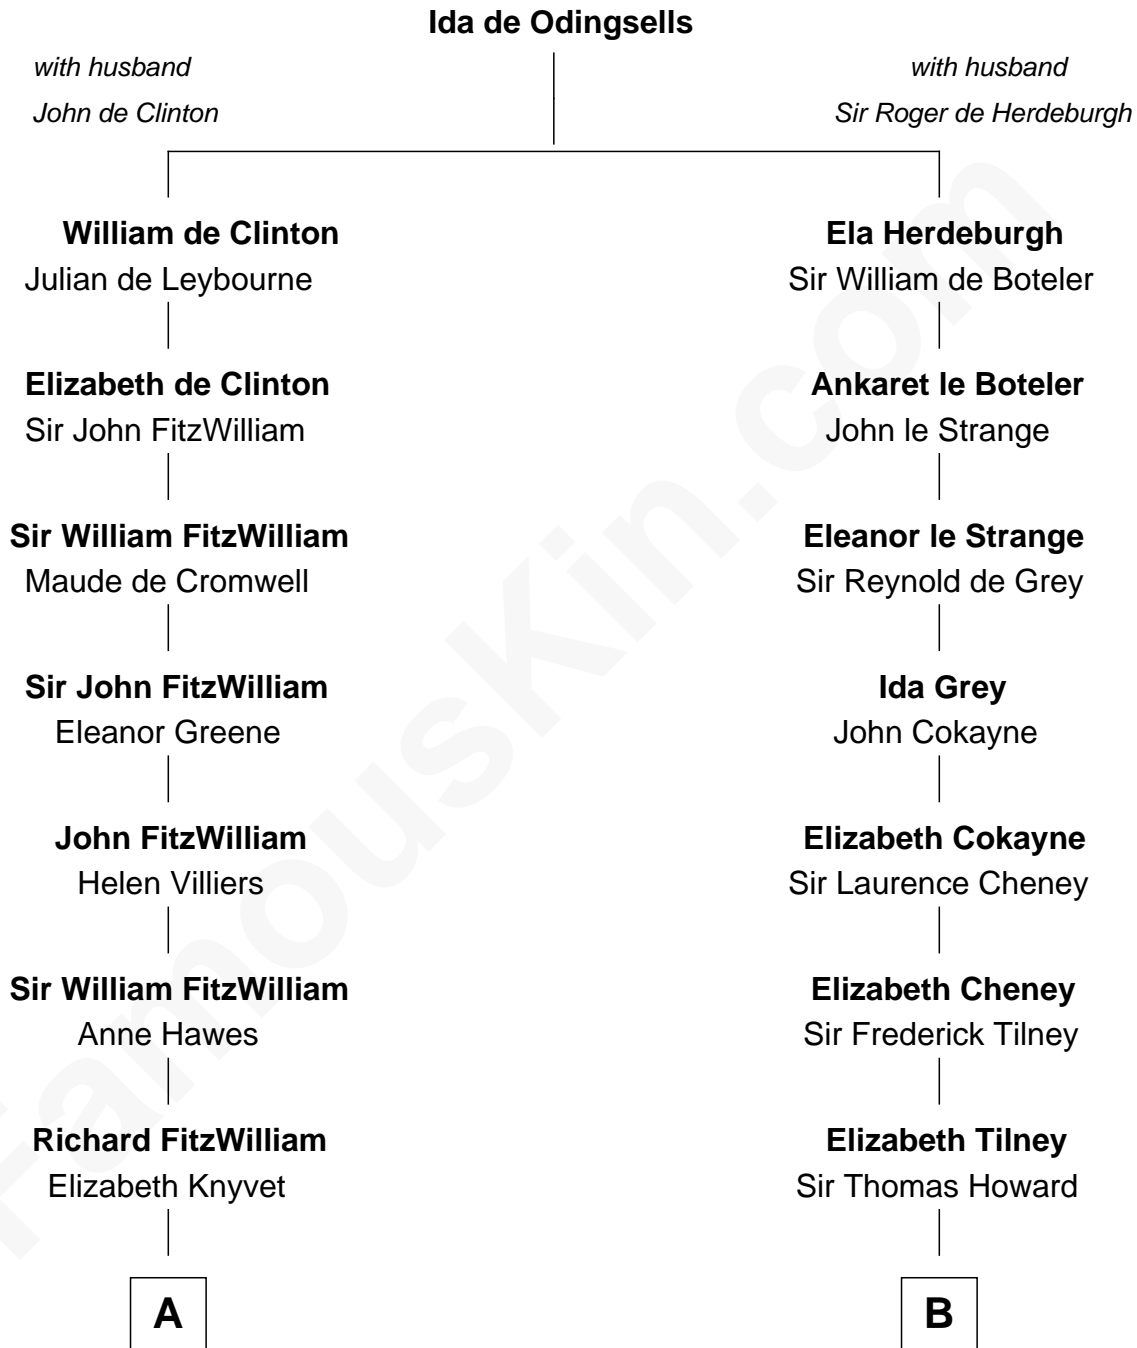

FamousKin.com
Relationship Chart of
Franklin D. Roosevelt
32nd U.S. President

18th cousin 2 times removed of

John D. Rockefeller
Founder of the Standard Oil Company

C

James Roosevelt

Sara Delano

Franklin D. Roosevelt

32nd U.S. President

D

Miles Avery

Malinda Pixley

Lucy Avery

Godfrey Lewis Rockefeller

William Avery Rockefeller

Eliza Davison