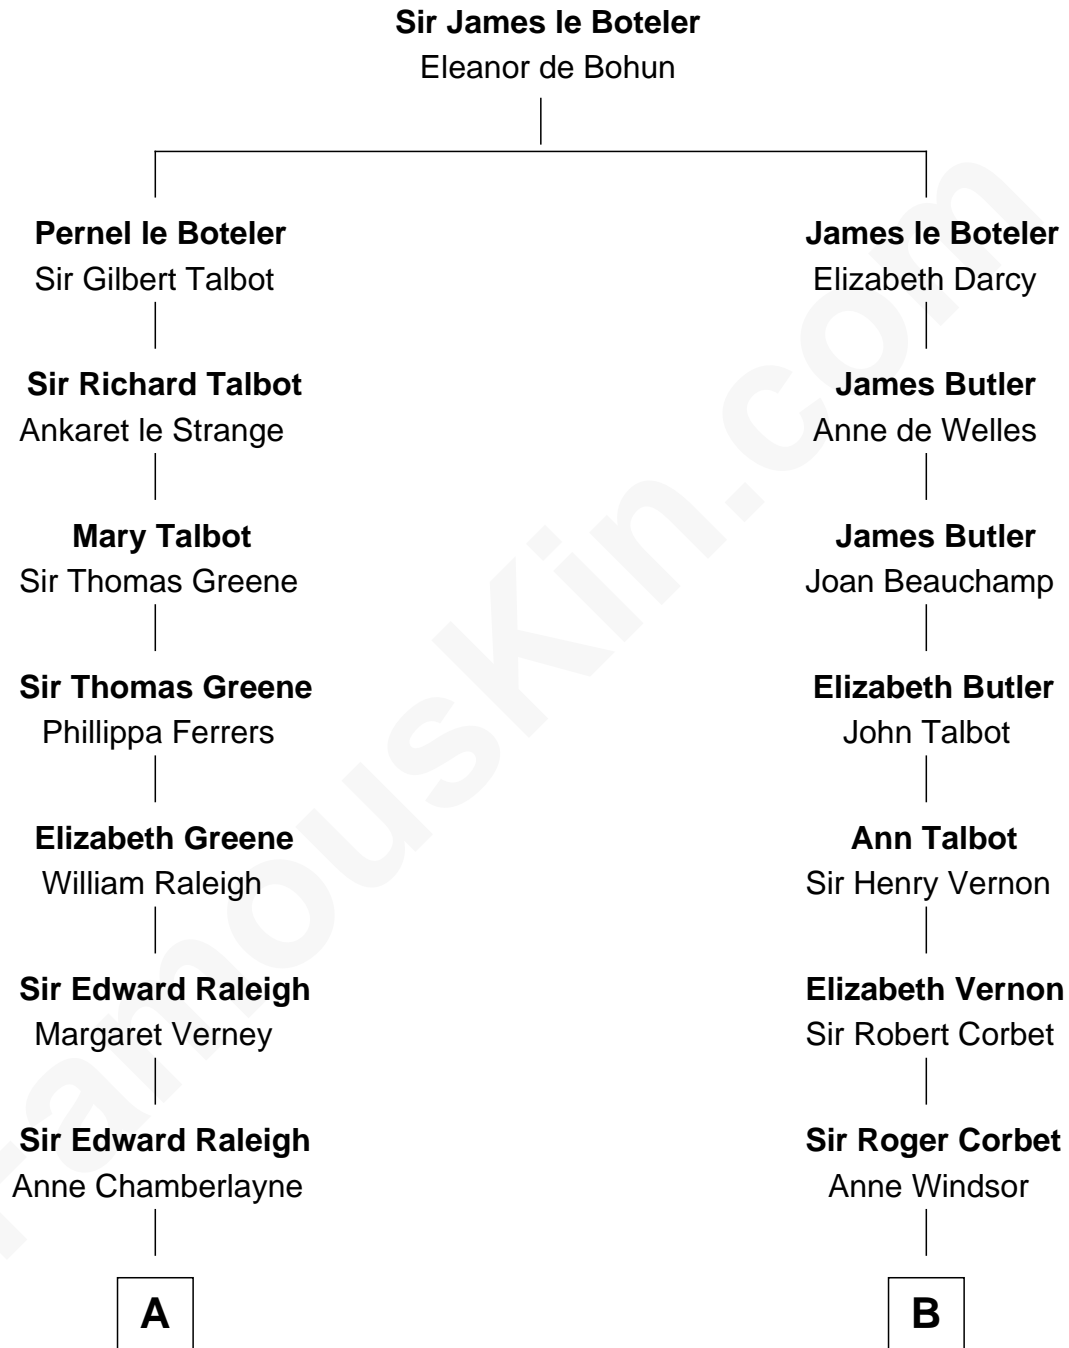

FamousKin.com
Relationship Chart of
Franklin D. Roosevelt
32nd U.S. President

18th cousin 1 time removed of

John D. Rockefeller
Founder of the Standard Oil Company

C

Catharine Robbins Lyman

Warren Delano

Sara Delano

James Roosevelt

Franklin D. Roosevelt

32nd U.S. President

D

William Avery Rockefeller

Eliza Davison

John D. Rockefeller

Founder of the Standard Oil Company