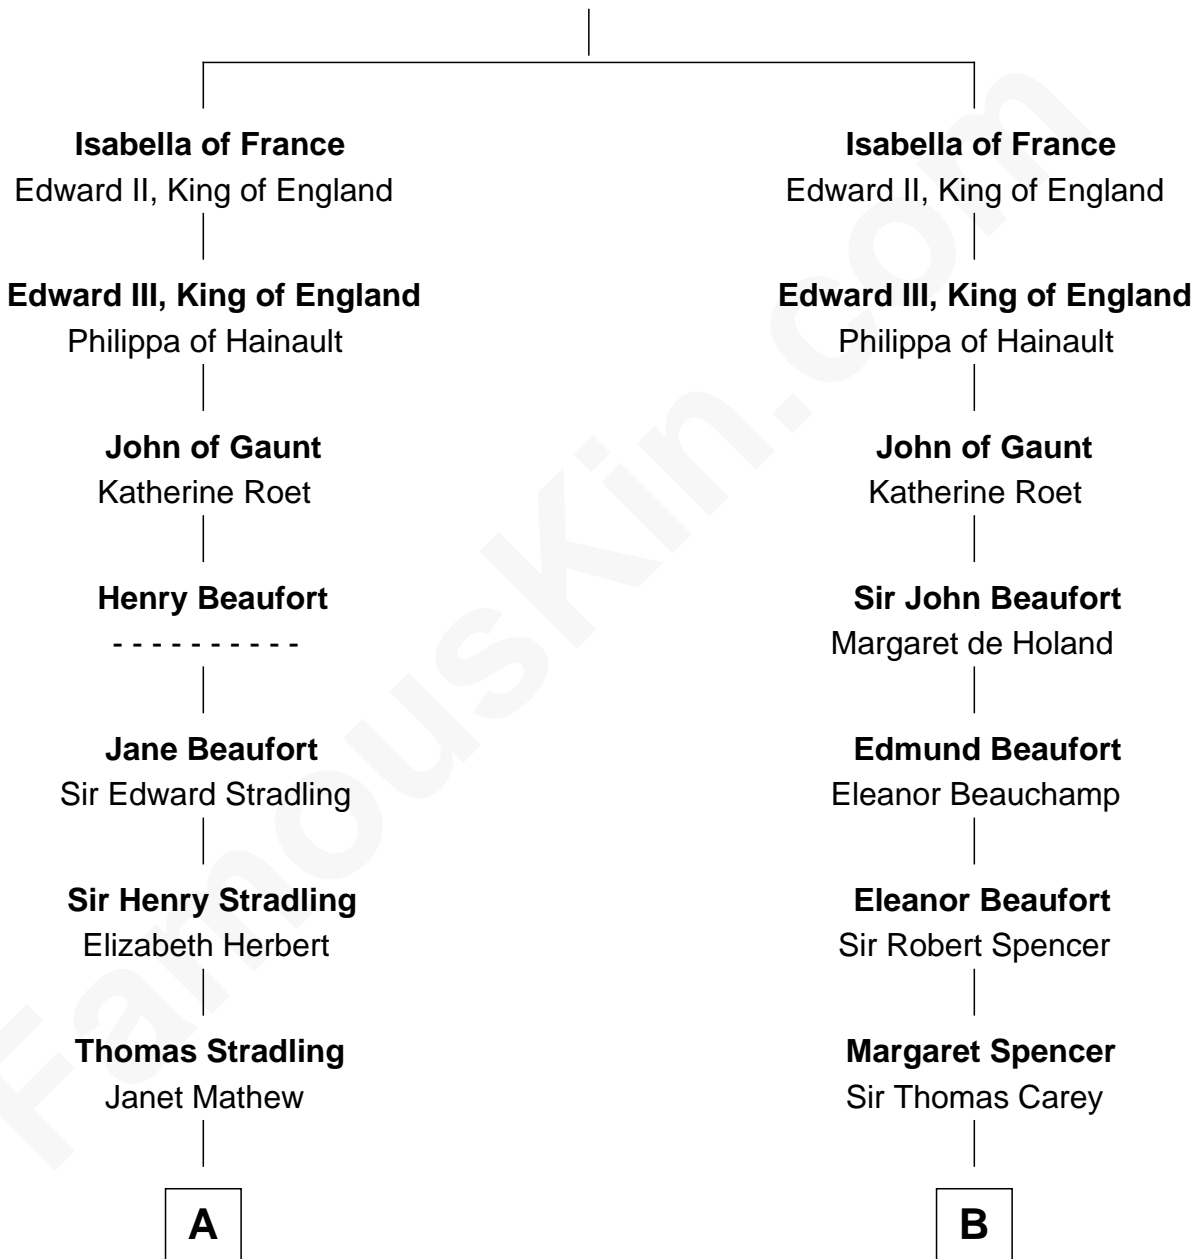

FamousKin.com
Relationship Chart of
Franklin D. Roosevelt
32nd U.S. President

20th cousin 1 time removed of

Nelson Rockefeller
41st U.S. Vice-President

King Philip IV of France
 Joan of Navarre

C

John Aspinwall

Susan Howland

Mary Rebecca Aspinwall

Isaac Daniel Roosevelt

James Roosevelt

Sara Delano

Franklin D. Roosevelt

32nd U.S. President

D

Lucy Avery

Godfrey Lewis Rockefeller

William Avery Rockefeller

Eliza Davison

John Davison Rockefeller

Laura Celestia Spelman

John Davison Rockefeller

Abby Greene Aldrich

Nelson Rockefeller

41st U.S. Vice-President