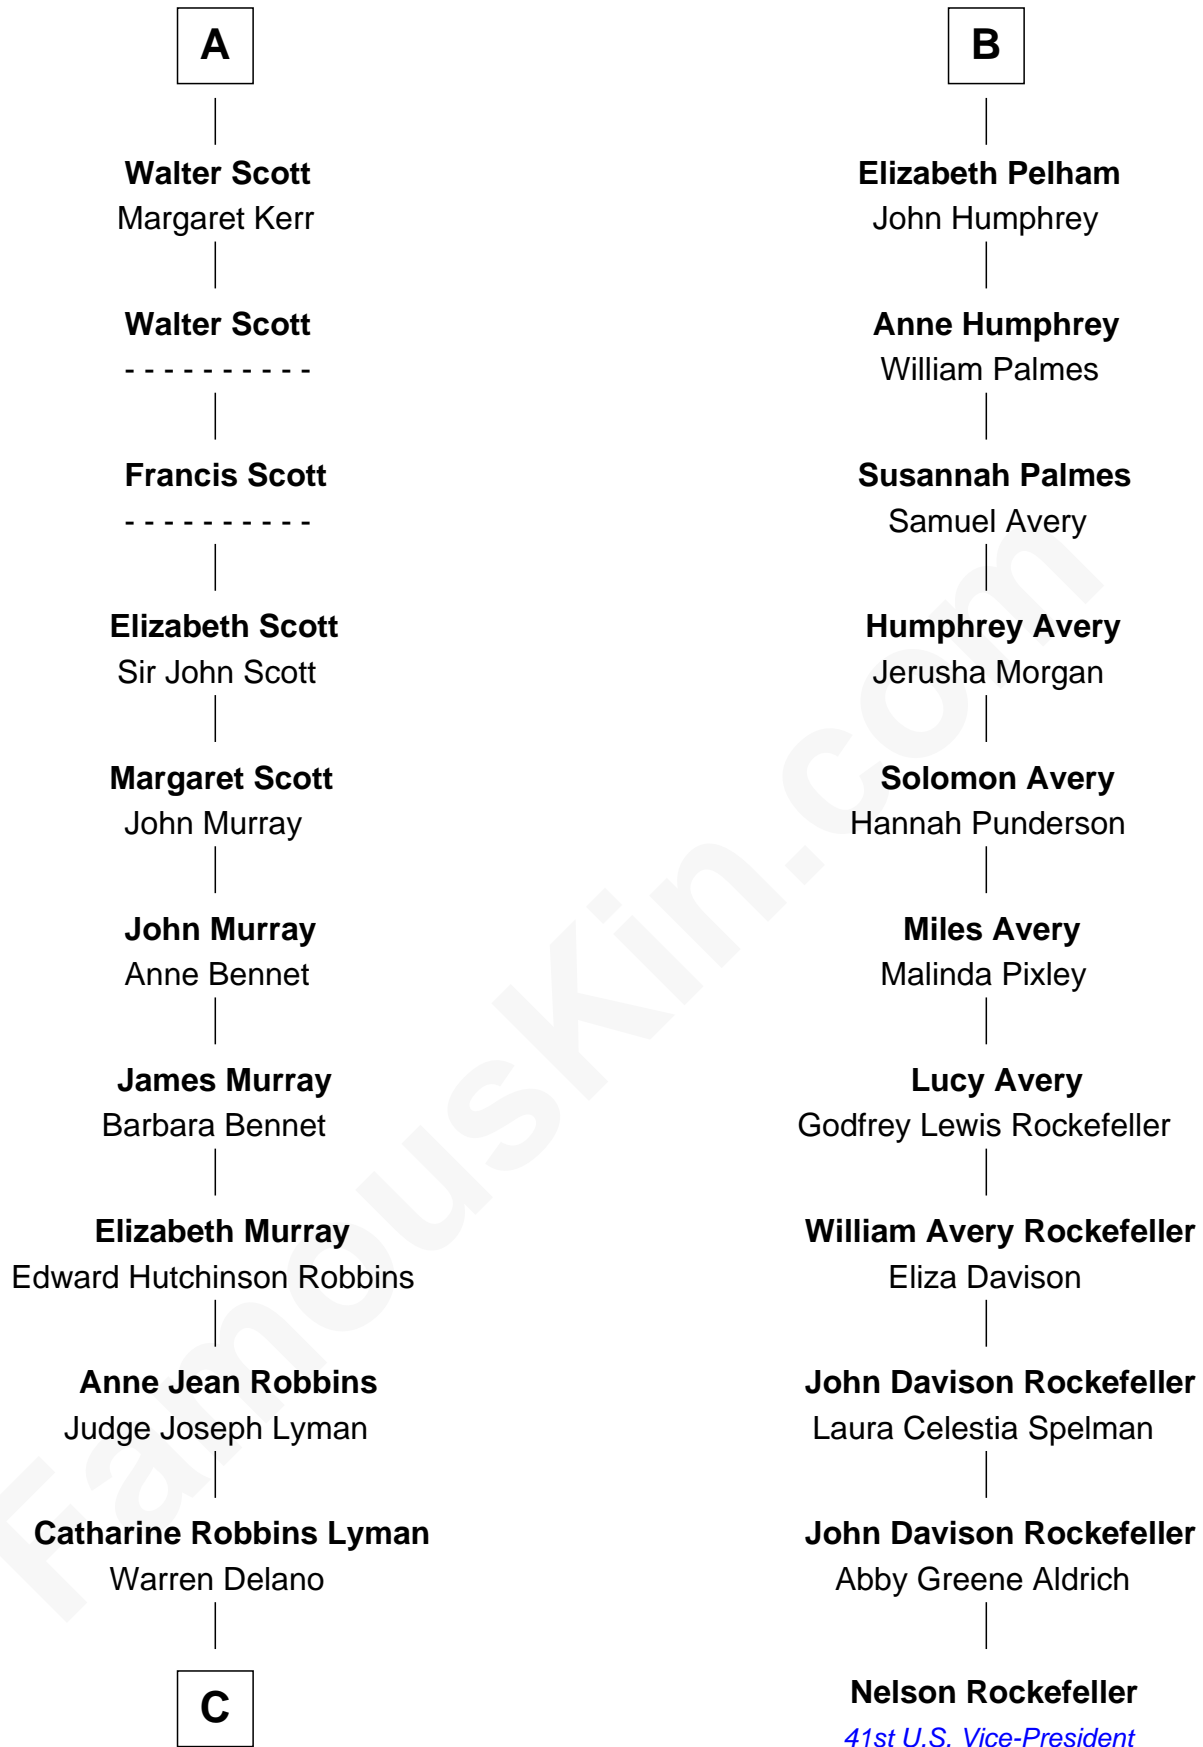

FamousKin.com
Relationship Chart of
Franklin D. Roosevelt
32nd U.S. President

17th cousin 1 time removed of

Nelson Rockefeller
41st U.S. Vice-President

C

—
Sara Delano
James Roosevelt

—
Franklin D. Roosevelt
32nd U.S. President

FamousKin.com