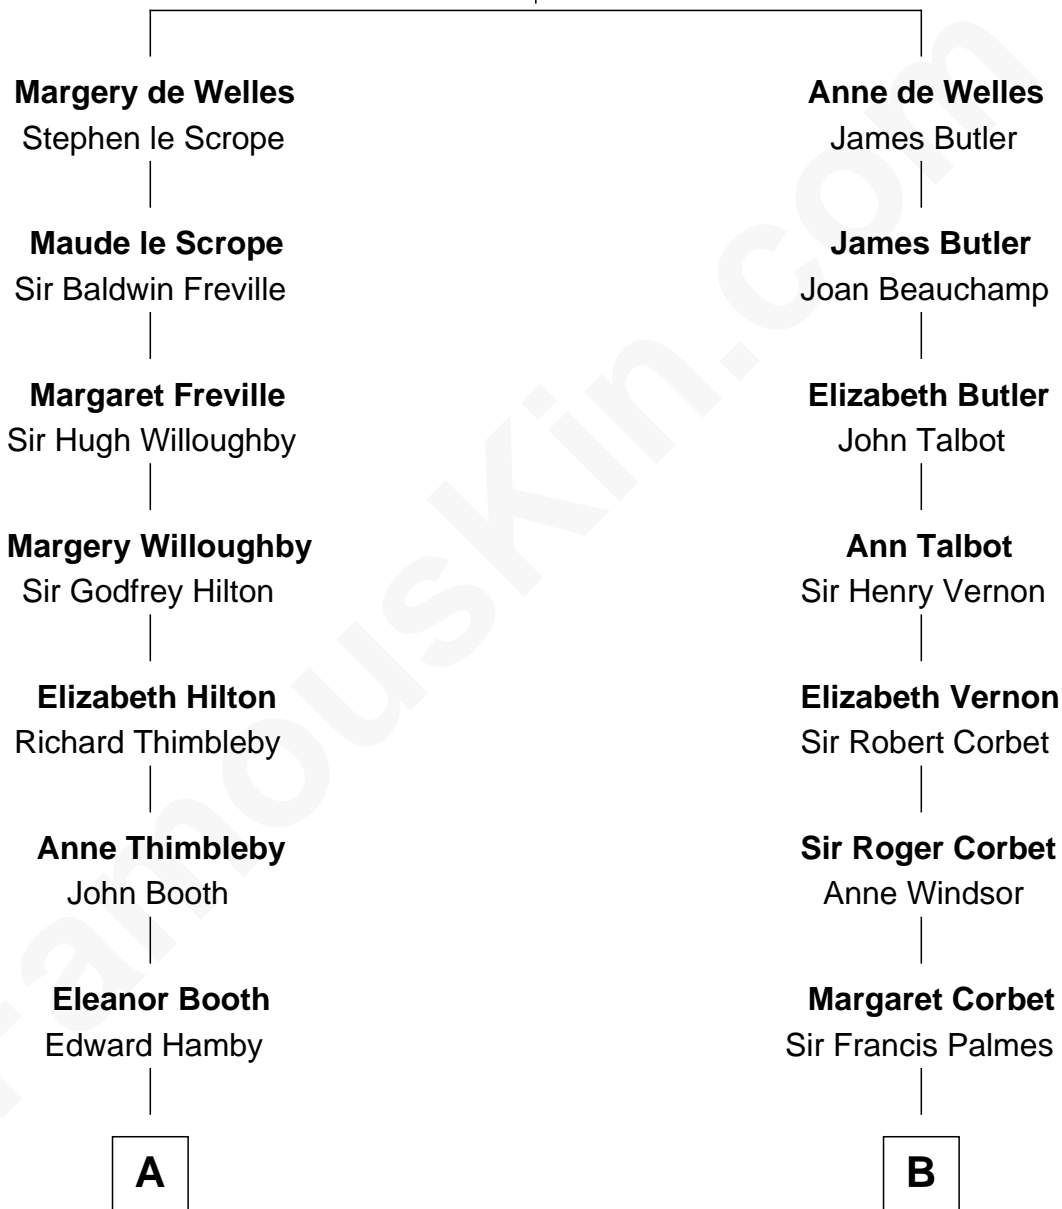

**FamousKin.com**  
**Relationship Chart of**  
**Franklin D. Roosevelt**  
*32nd U.S. President*

17th cousin 2 times removed of

**Nelson Rockefeller**  
*41st U.S. Vice-President*

**John de Welles**  
 Maud de Roos

**C**

**John Davison Rockefeller**

Laura Celestia Spelman

**John Davison Rockefeller**

Abby Greene Aldrich

**Nelson Rockefeller**

*41st U.S. Vice-President*

FamousKin.com