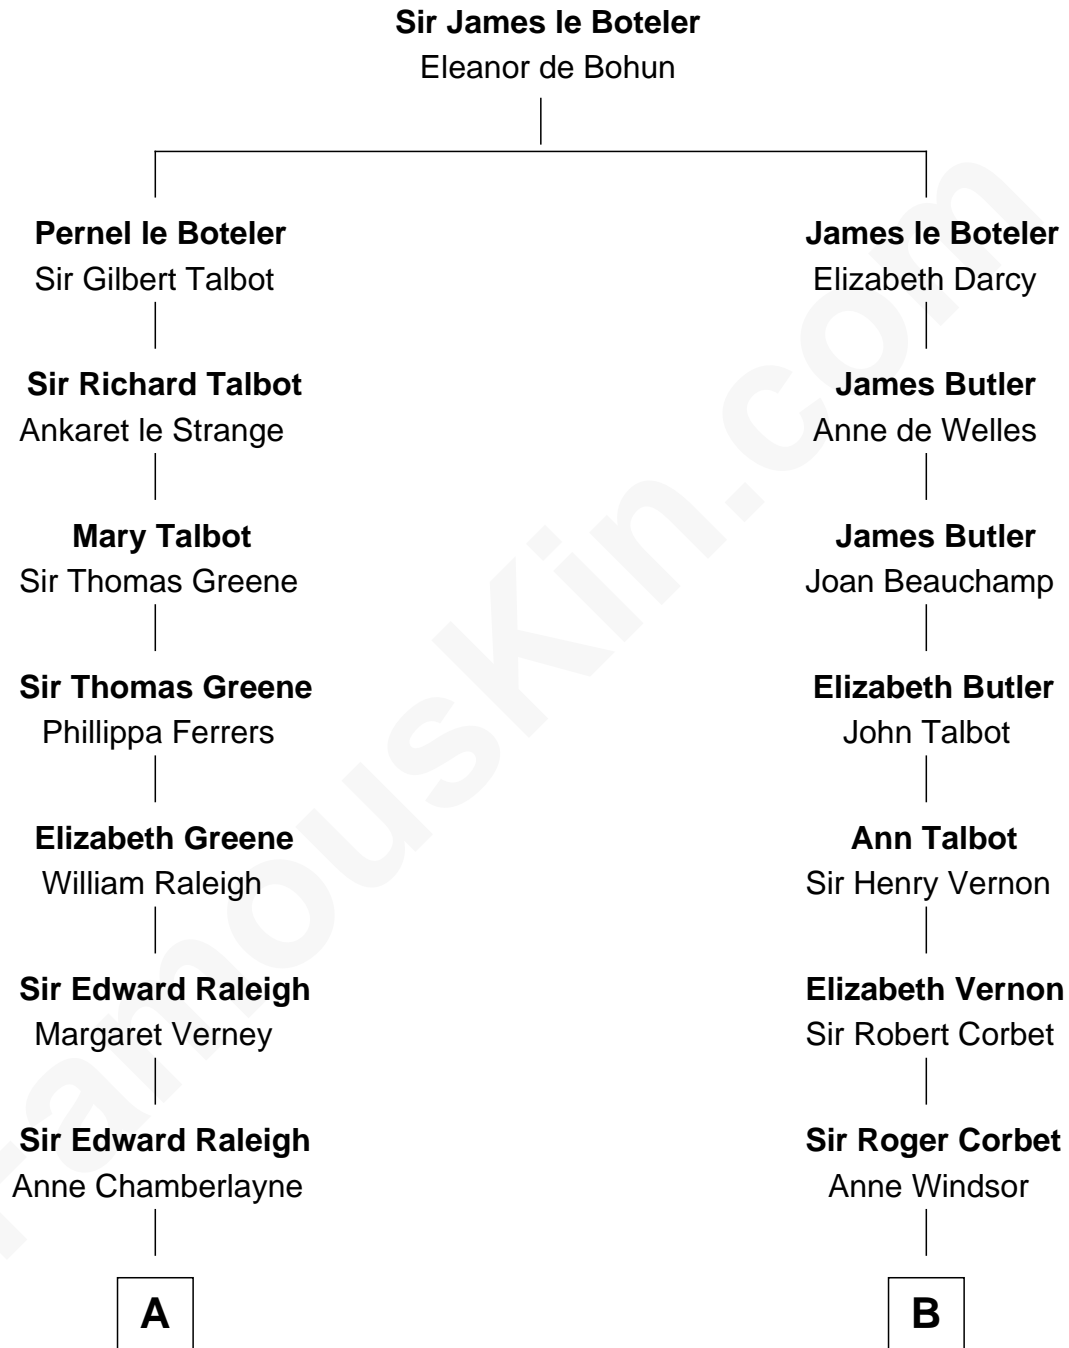

FamousKin.com
Relationship Chart of
Franklin D. Roosevelt
32nd U.S. President

19th cousin 1 time removed of

Nelson Rockefeller
41st U.S. Vice-President

C

Catharine Robbins Lyman

Warren Delano

Sara Delano

James Roosevelt

Franklin D. Roosevelt

32nd U.S. President

D

William Avery Rockefeller

Eliza Davison

John Davison Rockefeller

Laura Celestia Spelman

John Davison Rockefeller

Abby Greene Aldrich

Nelson Rockefeller

41st U.S. Vice-President

FamousKin.com