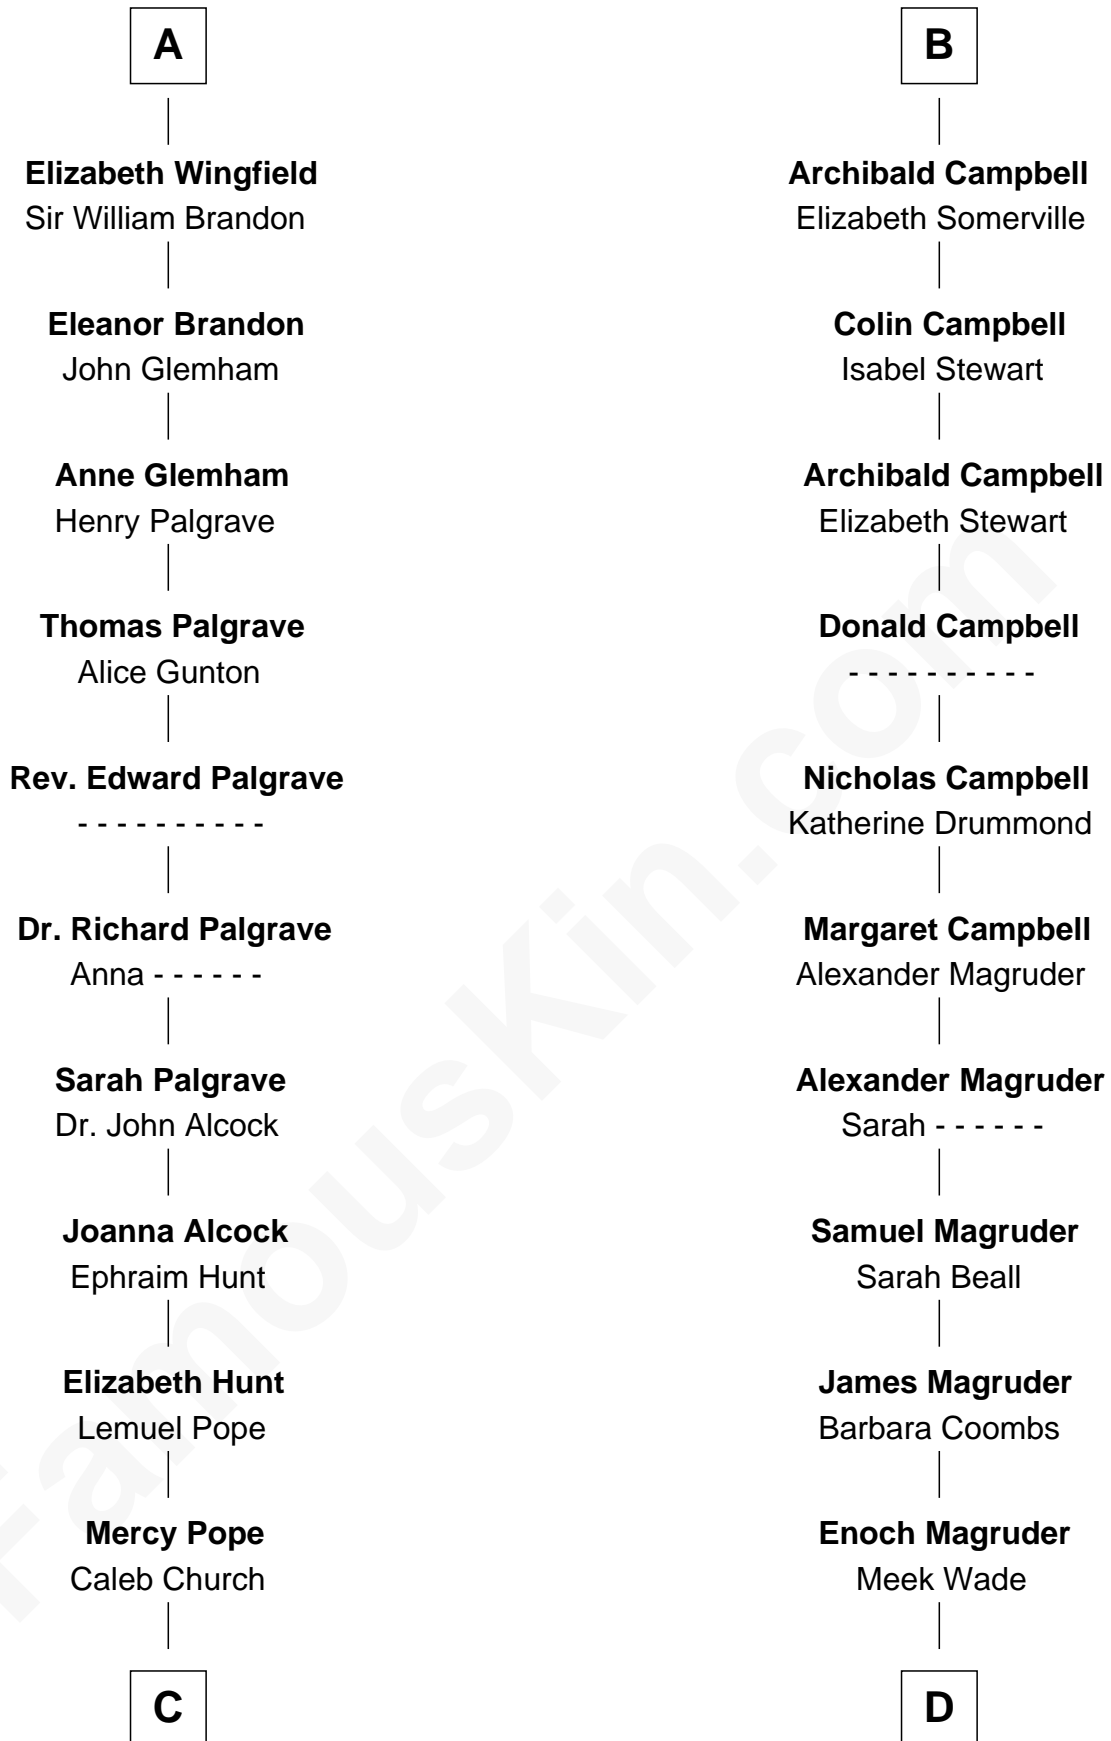

FamousKin.com
Relationship Chart of
Franklin D. Roosevelt
32nd U.S. President

21st cousin of
Emily Post
American Author on Etiquette

C

Joseph Church

Deborah Perry

Deborah P. Church

Warren Delano

Warren Delano

Catharine Robbins Lyman

Sara Delano

James Roosevelt

Franklin D. Roosevelt

32nd U.S. President

D

Mary Meek Magruder

Thomas Clagett