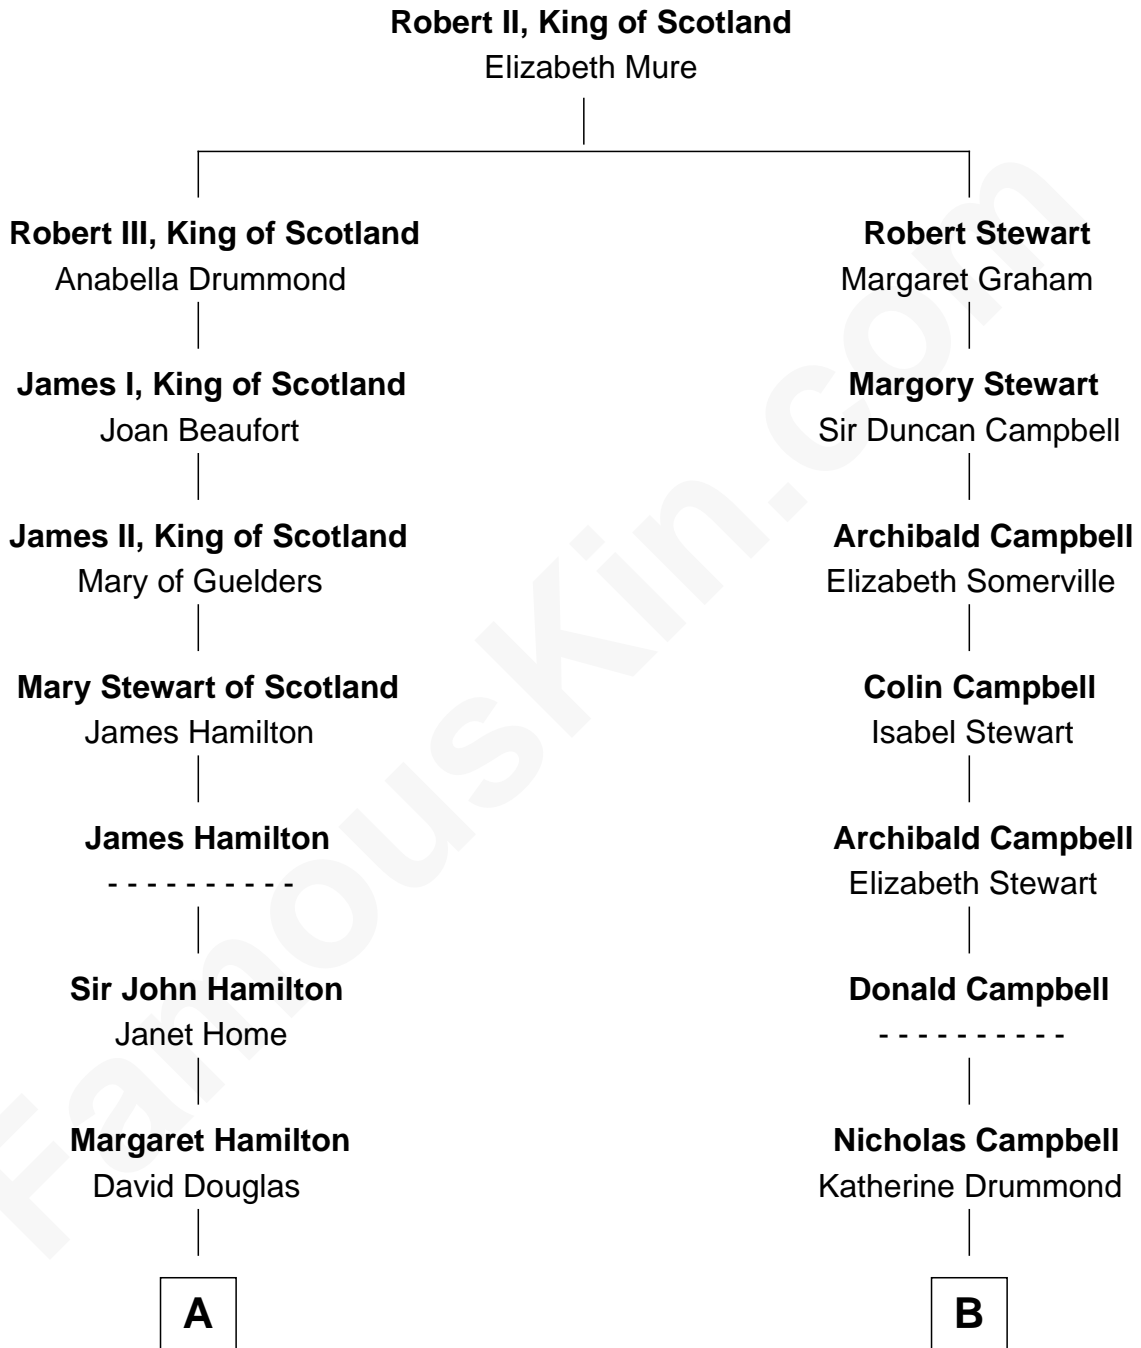

FamousKin.com
Relationship Chart of
Franklin D. Roosevelt
32nd U.S. President

16th cousin 3 times removed of
Emily Post
American Author on Etiquette

C

—
Catharine Robbins Lyman

Warren Delano

—
Sara Delano

James Roosevelt

—
Franklin D. Roosevelt

32nd U.S. President

FamousKin.com