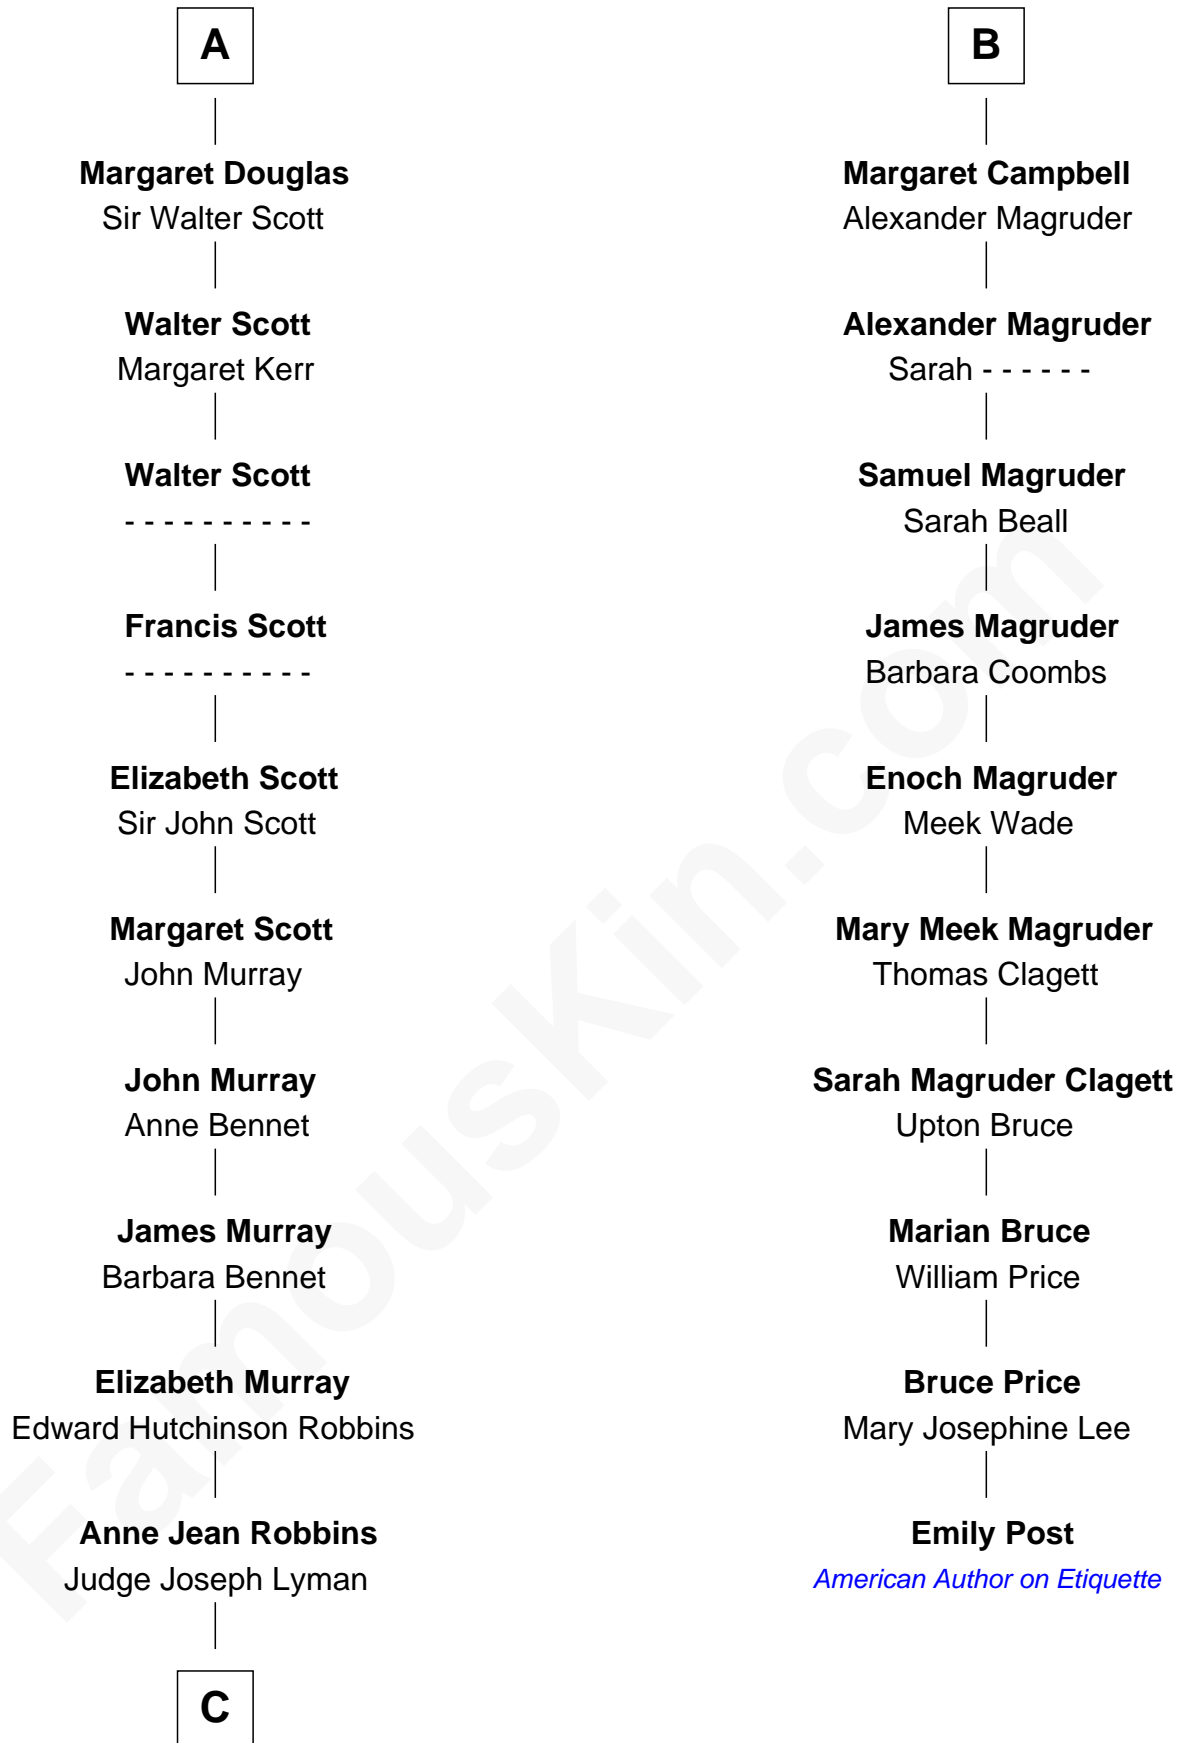

FamousKin.com
Relationship Chart of
Franklin D. Roosevelt
32nd U.S. President

16th cousin 3 times removed of
Emily Post
American Author on Etiquette

C

—
Catharine Robbins Lyman

Warren Delano

—
Sara Delano

James Roosevelt

—
Franklin D. Roosevelt

32nd U.S. President

FamousKin.com