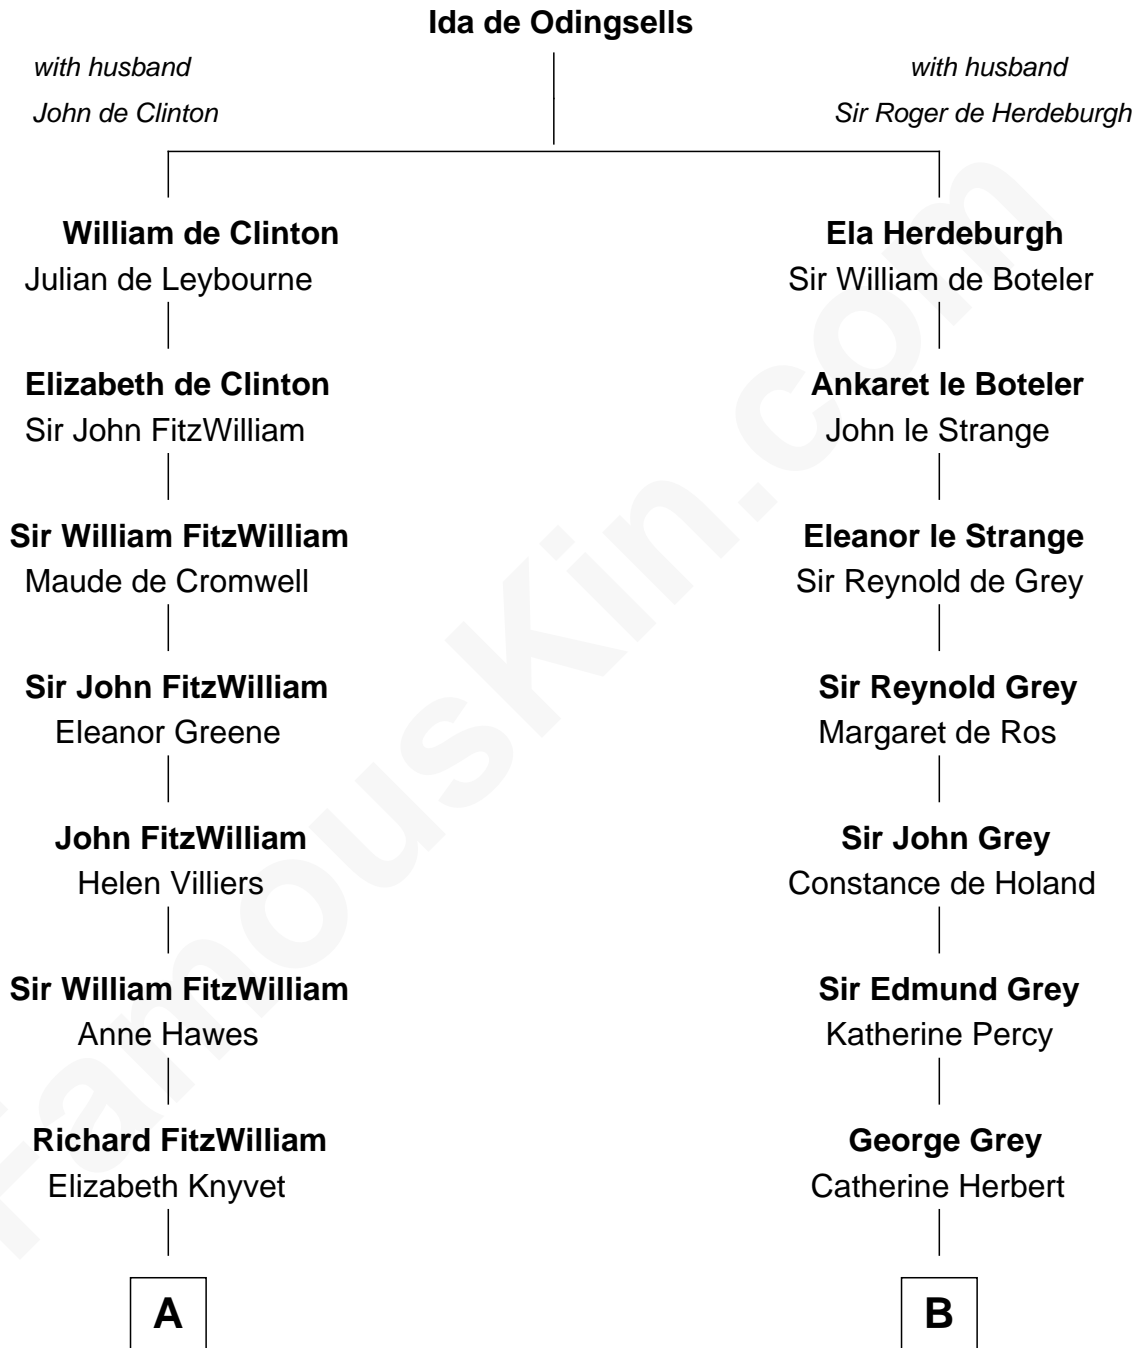

FamousKin.com
Relationship Chart of
Franklin D. Roosevelt
32nd U.S. President

18th cousin 3 times removed of

Camilla Parker Bowles
Queen Consort of the United Kingdom

C

James Roosevelt

Sara Delano

Franklin D. Roosevelt

32nd U.S. President

D

William Coutts Keppel

Sophia Mary McNab

George Keppel

Alice Frederica Edmonstone

Sonia Rosemary Keppel

Roland Calvert Cubitt