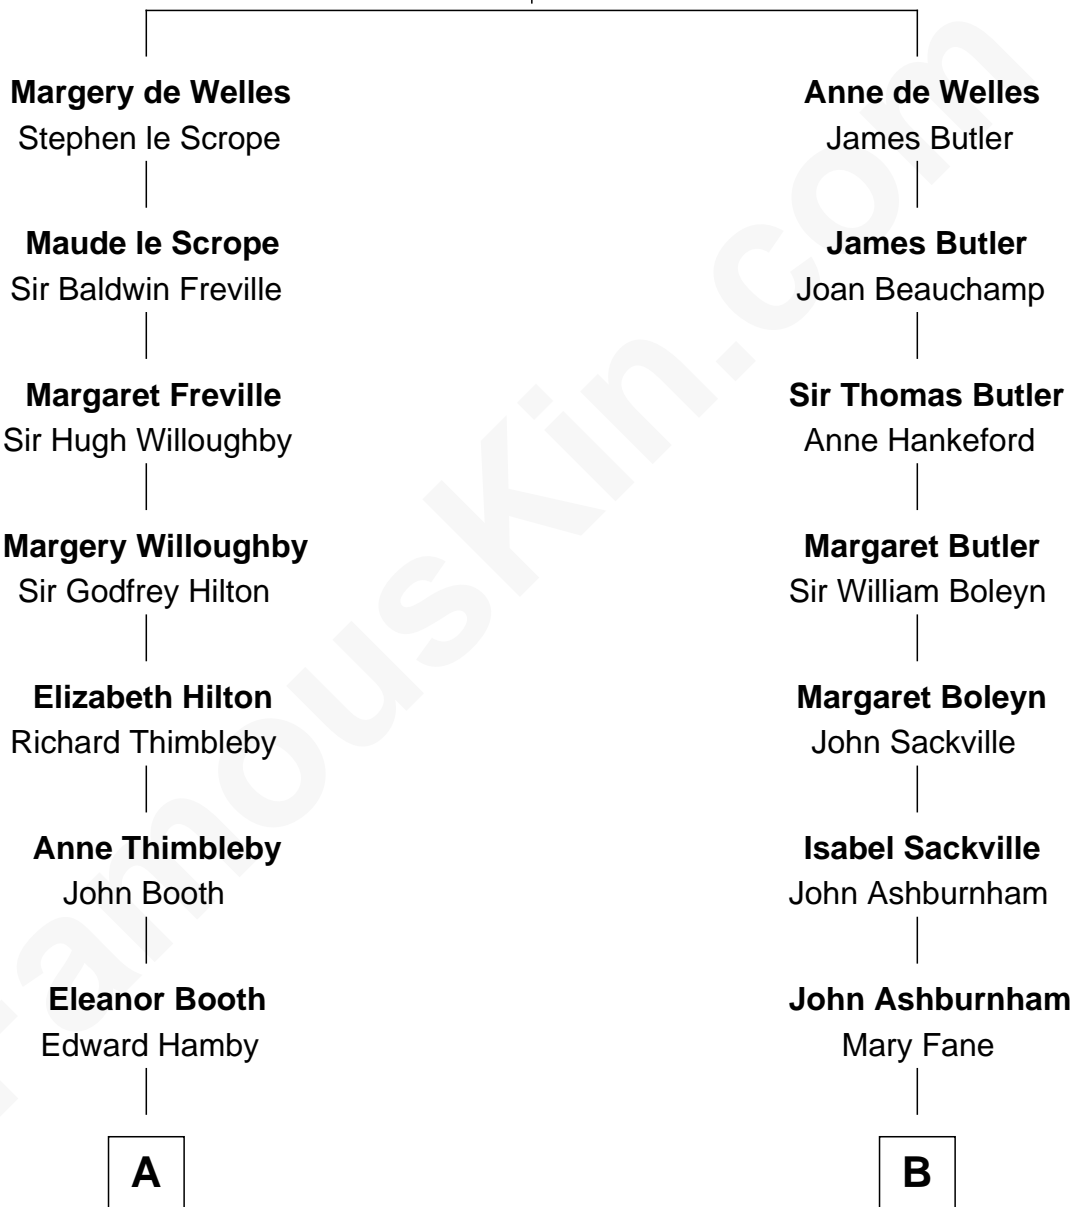

**FamousKin.com**  
**Relationship Chart of**  
**Franklin D. Roosevelt**  
*32nd U.S. President*

17th cousin 2 times removed of

**Camilla Parker Bowles**  
*Queen Consort of the United Kingdom*

**John de Welles**  
 Maud de Roos

**C**

—  
**Sonia Rosemary Keppel**

Roland Calvert Cubitt

—  
**Rosalind Maud Cubitt**

Bruce Middleton Hope Shand

—  
**Camilla Parker Bowles**

*Queen Consort*

FamousKin.com