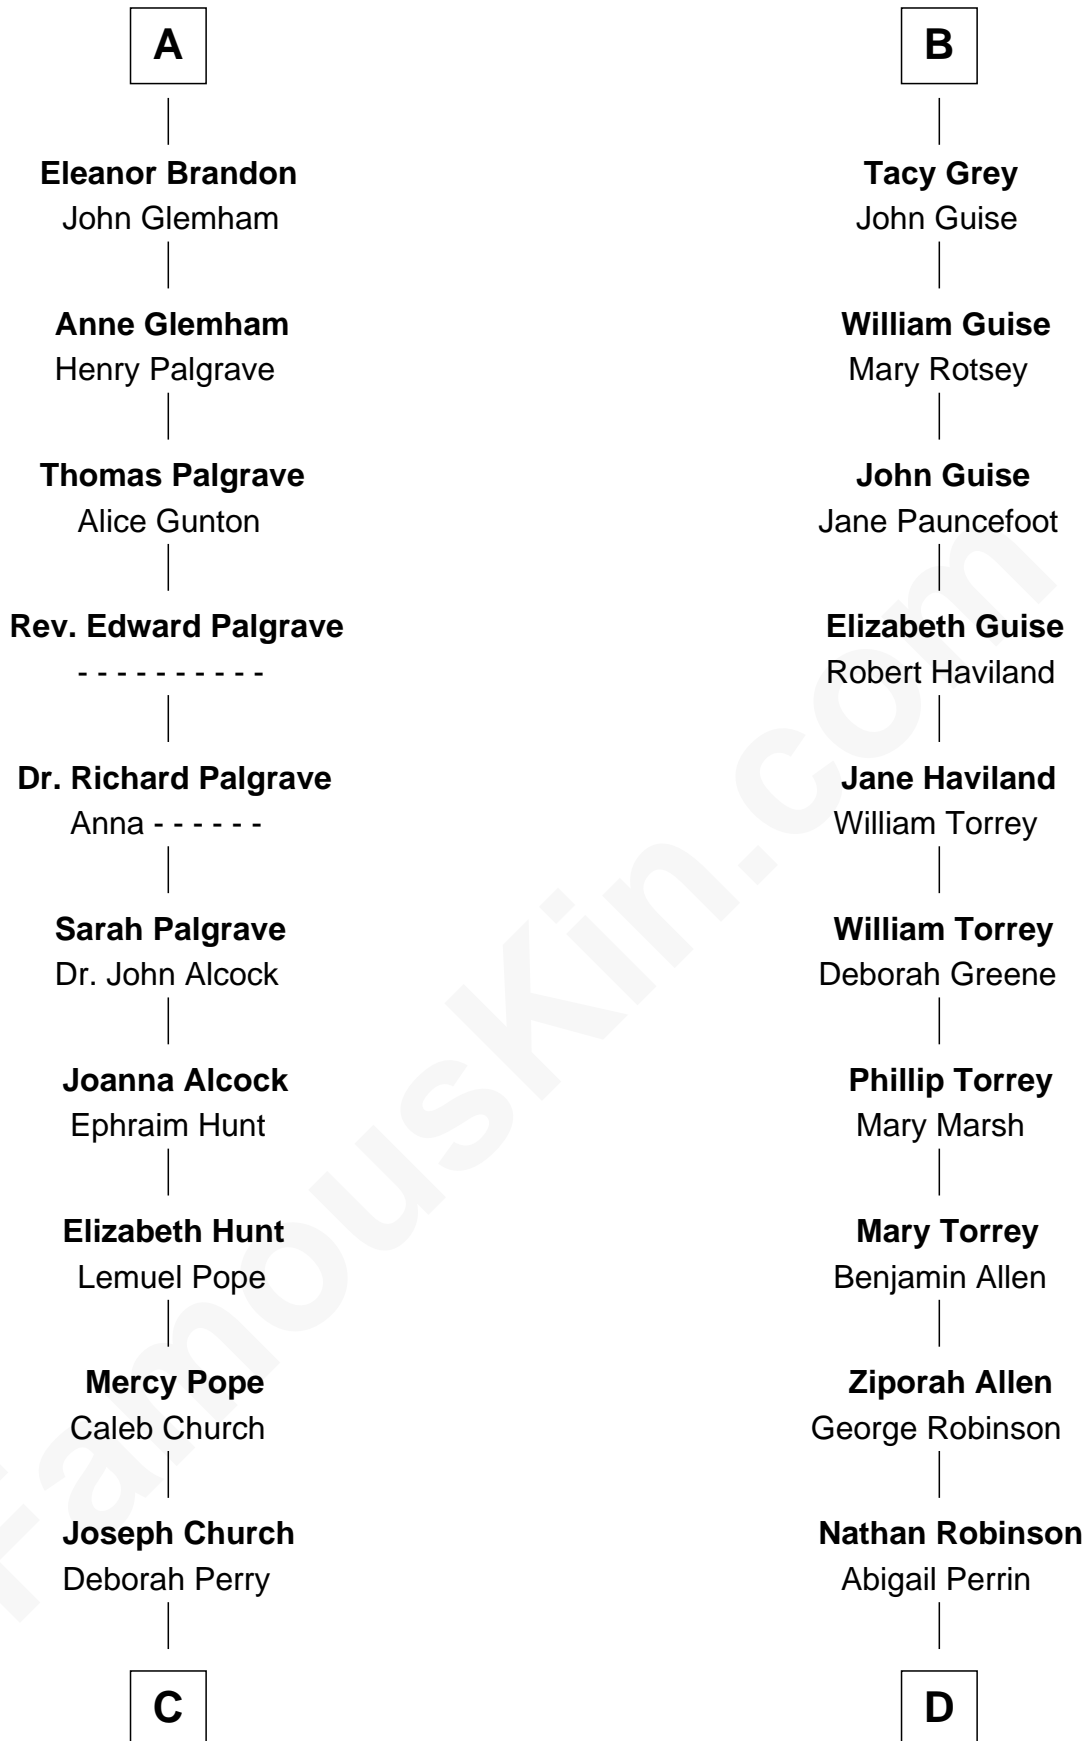

FamousKin.com
Relationship Chart of
Franklin D. Roosevelt
32nd U.S. President

20th cousin 1 time removed of

Raquel Welch
Movie Actress

C

Deborah P. Church

Warren Delano

Warren Delano

Catharine Robbins Lyman

Sara Delano

James Roosevelt

Franklin D. Roosevelt

32nd U.S. President

D

Hannah Kent Robinson

Elbridge Gerry Hall

Justin Smith Hall

Sarah Mehitable Stanford

Emery Stanford Hall

Clara Louise Adams

Josephine Sarah Hall

Armando Carlos Tejada

Raquel Welch

aka Raquel Welch