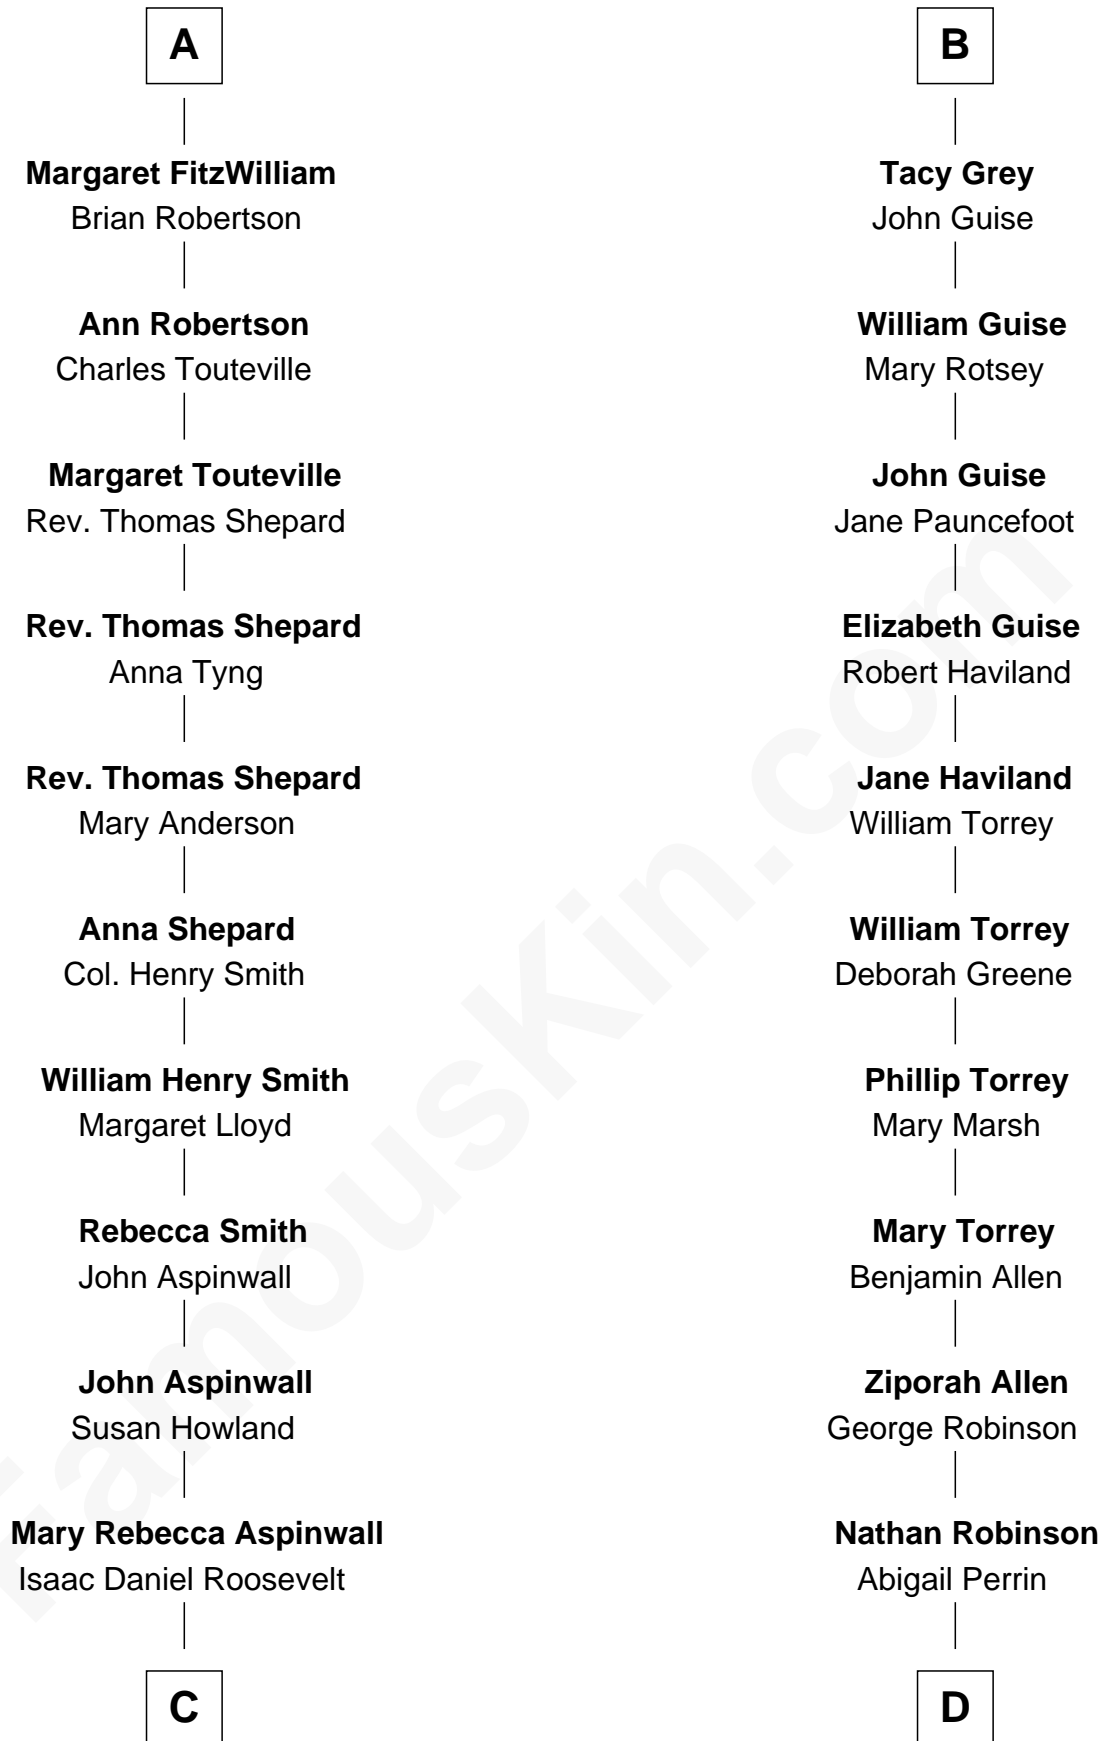

FamousKin.com
Relationship Chart of
Franklin D. Roosevelt
32nd U.S. President

18th cousin 3 times removed of

Raquel Welch
Movie Actress

Ida de Odingsells

with husband
John de Clinton

with husband
Sir Roger de Herdeburgh

William de Clinton
 Julian de Leybourne

Ela Herdeburgh
 Sir William de Boteler

Elizabeth de Clinton
 Sir John FitzWilliam

Ankaret le Boteler
 John le Strange

Sir William FitzWilliam
 Maude de Cromwell

Eleanor le Strange
 Sir Reynold de Grey

Sir John FitzWilliam
 Eleanor Greene

Sir Reynold Grey
 Margaret de Ros

John FitzWilliam
 Helen Villiers

Sir John Grey
 Constance de Holand

Sir William FitzWilliam
 Anne Hawes

Sir Edmund Grey
 Katherine Percy

Richard FitzWilliam
 Elizabeth Knyvet

Anne Grey
 Sir John Grey

Probable

A

B

C

James Roosevelt

Sara Delano