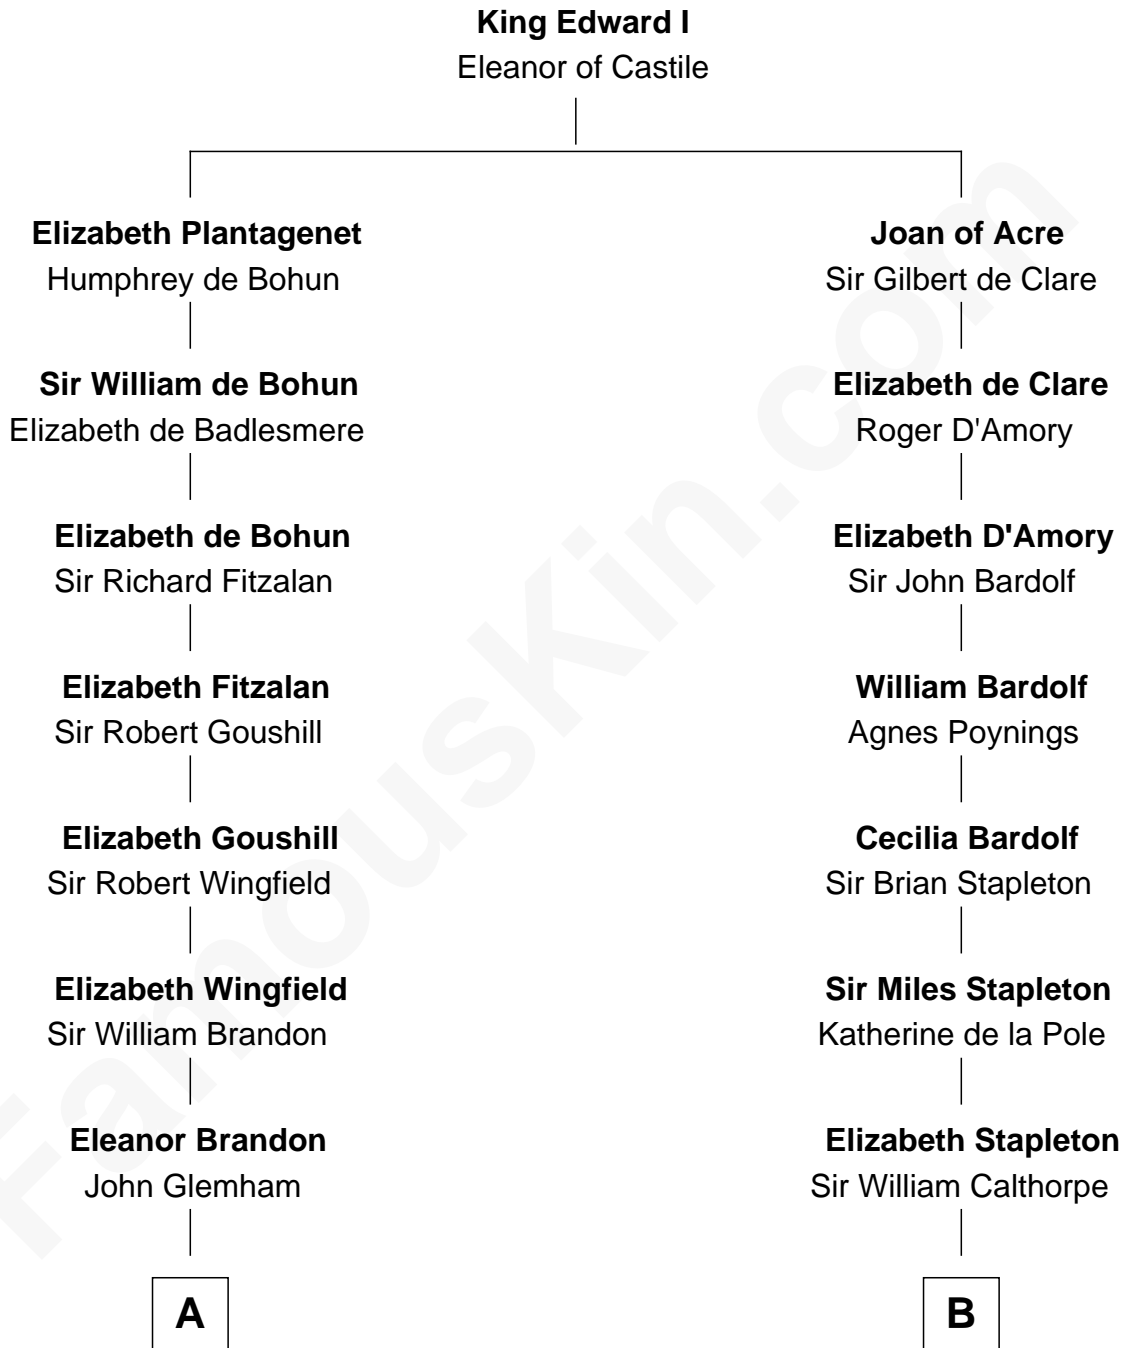

FamousKin.com

Relationship Chart of

Franklin D. Roosevelt

32nd U.S. President

19th cousin 2 times removed of

Jesse James
Outlaw, Bank Robber, Murderer

C

Warren Delano
Catharine Robbins Lyman

Sara Delano
James Roosevelt

Franklin D. Roosevelt
32nd U.S. President

D

Rachel Dorsey
Anthony Lindsay

Anthony Lindsay
Ailsey Cole

Sarah Lindsay
James Cole

Zerelda Elizabeth Cole
Robert Sallee James

Jesse James
Outlaw, Bank Robber, Murderer