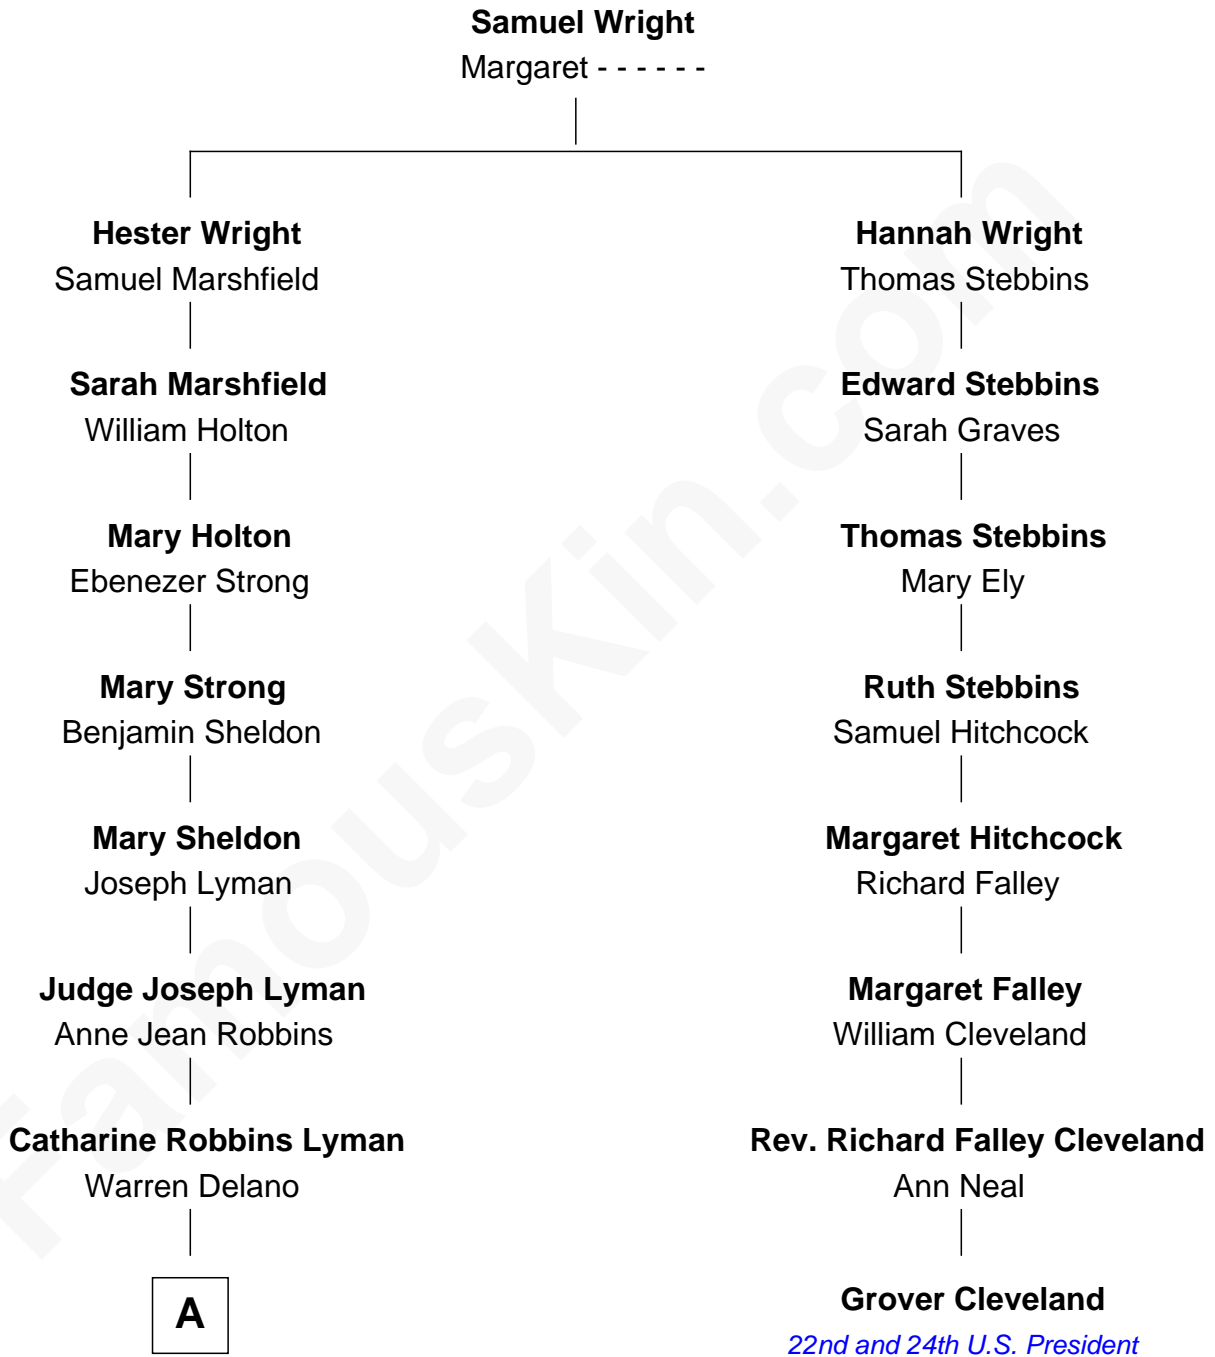

FamousKin.com
Relationship Chart of
Franklin D. Roosevelt
32nd U.S. President

7th cousin 1 time removed of
Grover Cleveland
22nd and 24th U.S. President

A

—
Sara Delano
James Roosevelt

—
Franklin D. Roosevelt
32nd U.S. President

FamousKin.com