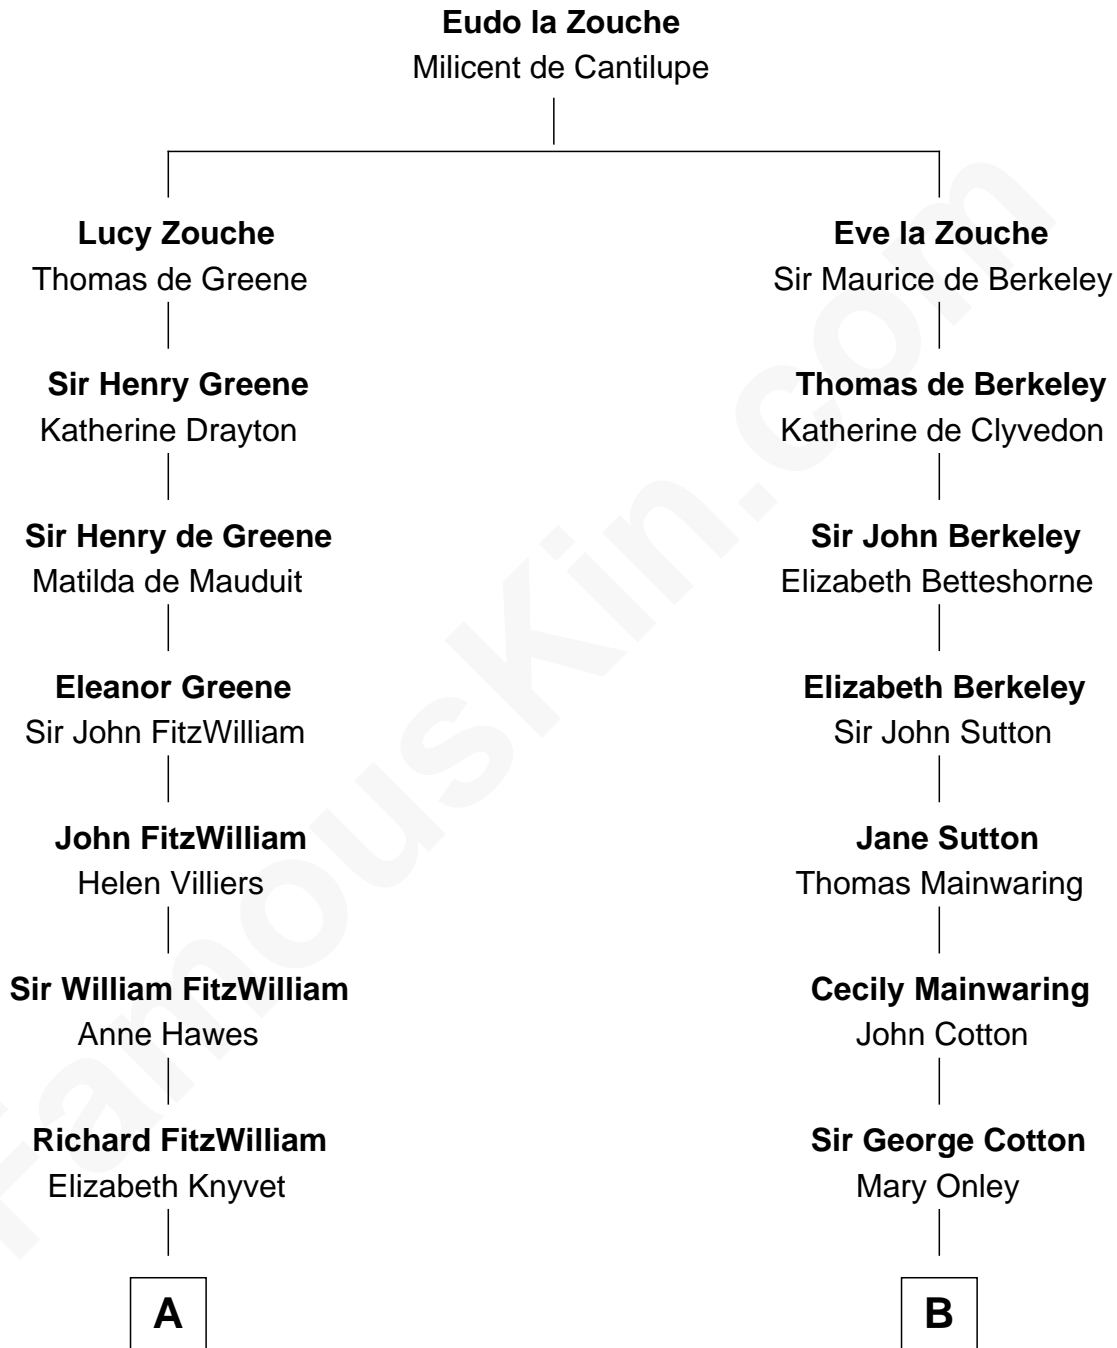

**FamousKin.com**  
**Relationship Chart of**  
**Franklin D. Roosevelt**  
*32nd U.S. President*

**16th cousin 2 times removed of**  
**Grover Cleveland**  
*22nd and 24th U.S. President*

**C**

James Roosevelt

Sara Delano

Franklin D. Roosevelt

*32nd U.S. President*

FamousKin.com