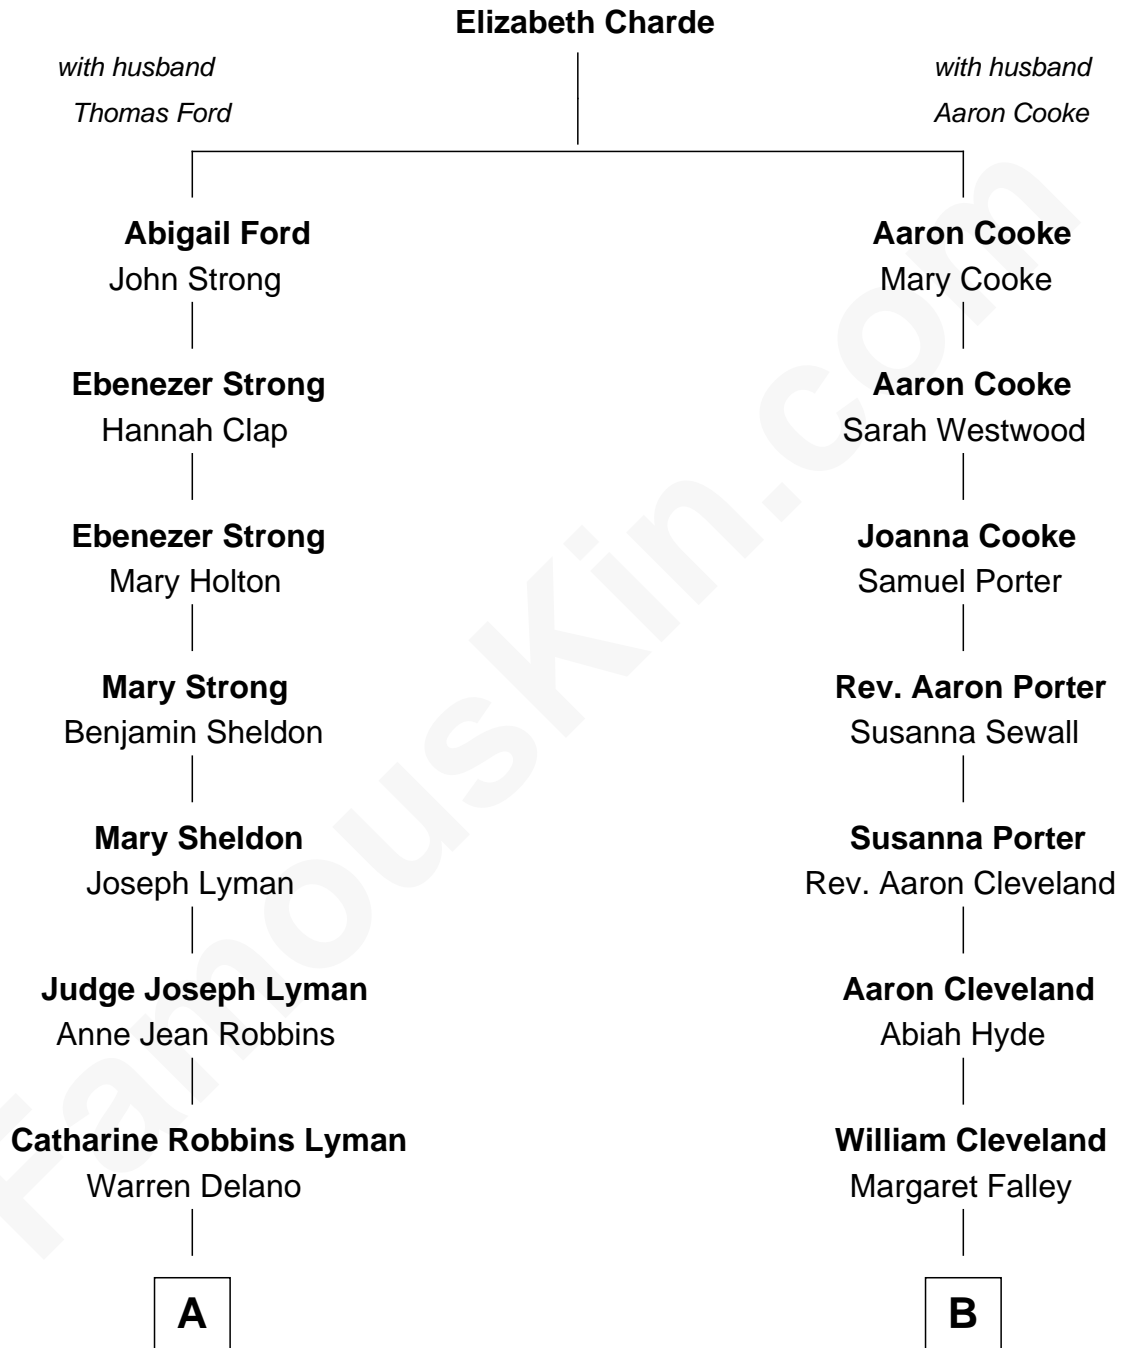

FamousKin.com
Relationship Chart of
Franklin D. Roosevelt
32nd U.S. President

8th cousin of
Grover Cleveland
22nd and 24th U.S. President

FamousKin.com