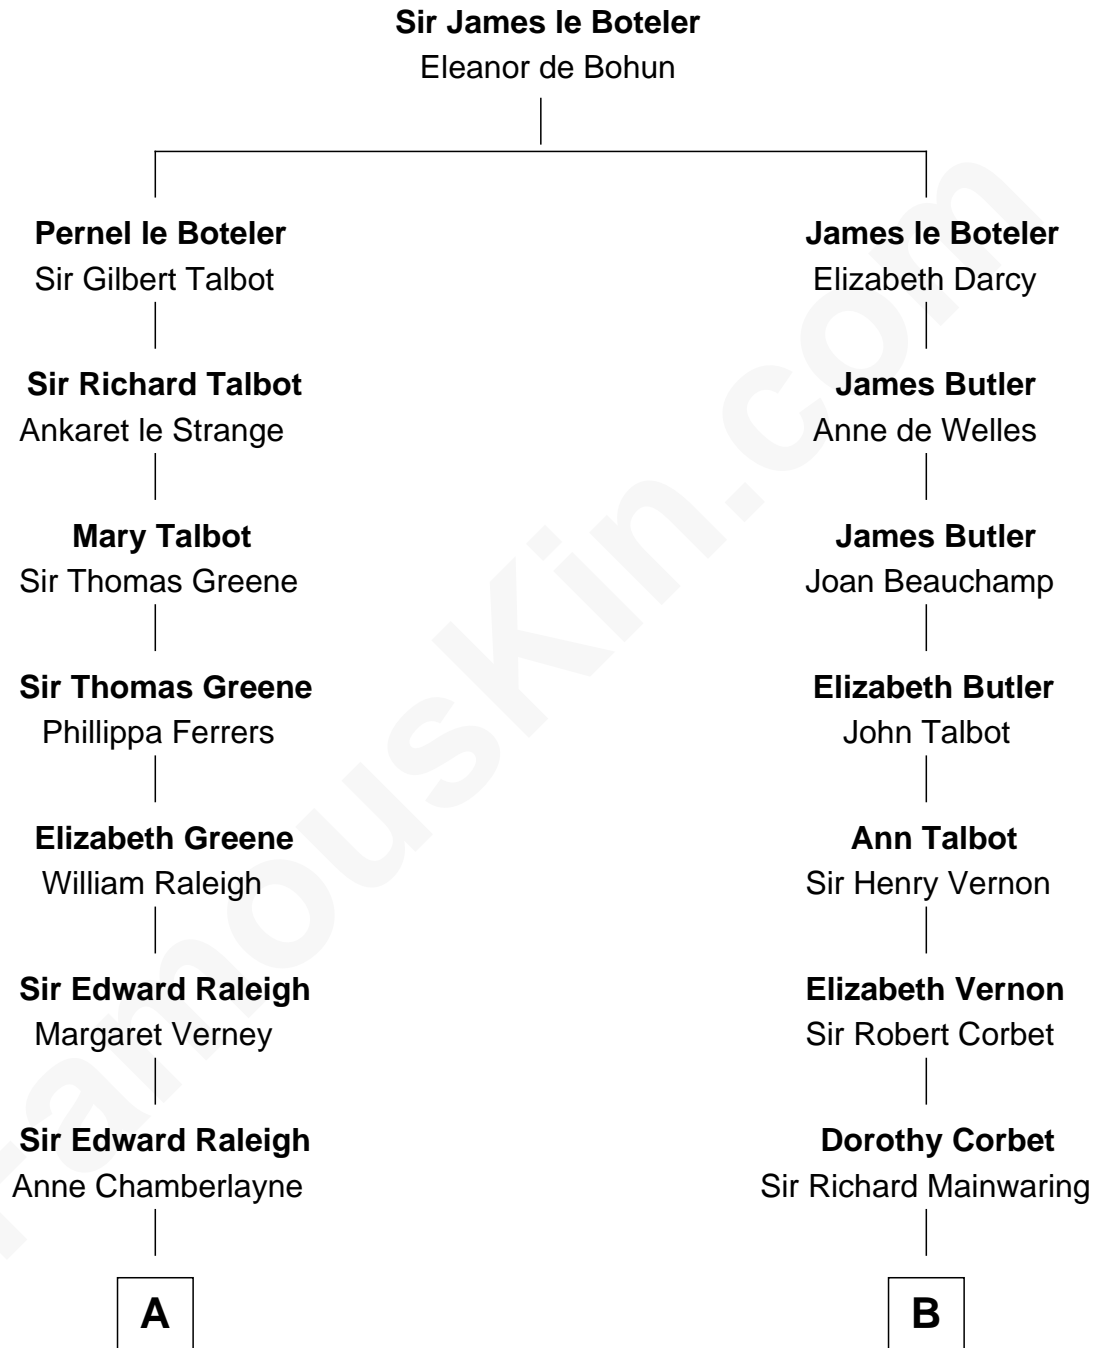

FamousKin.com
Relationship Chart of
Franklin D. Roosevelt
32nd U.S. President

17th cousin 2 times removed of
Grover Cleveland
22nd and 24th U.S. President

C

—
Catharine Robbins Lyman

Warren Delano

—
Sara Delano

James Roosevelt

—
Franklin D. Roosevelt

32nd U.S. President

FamousKin.com