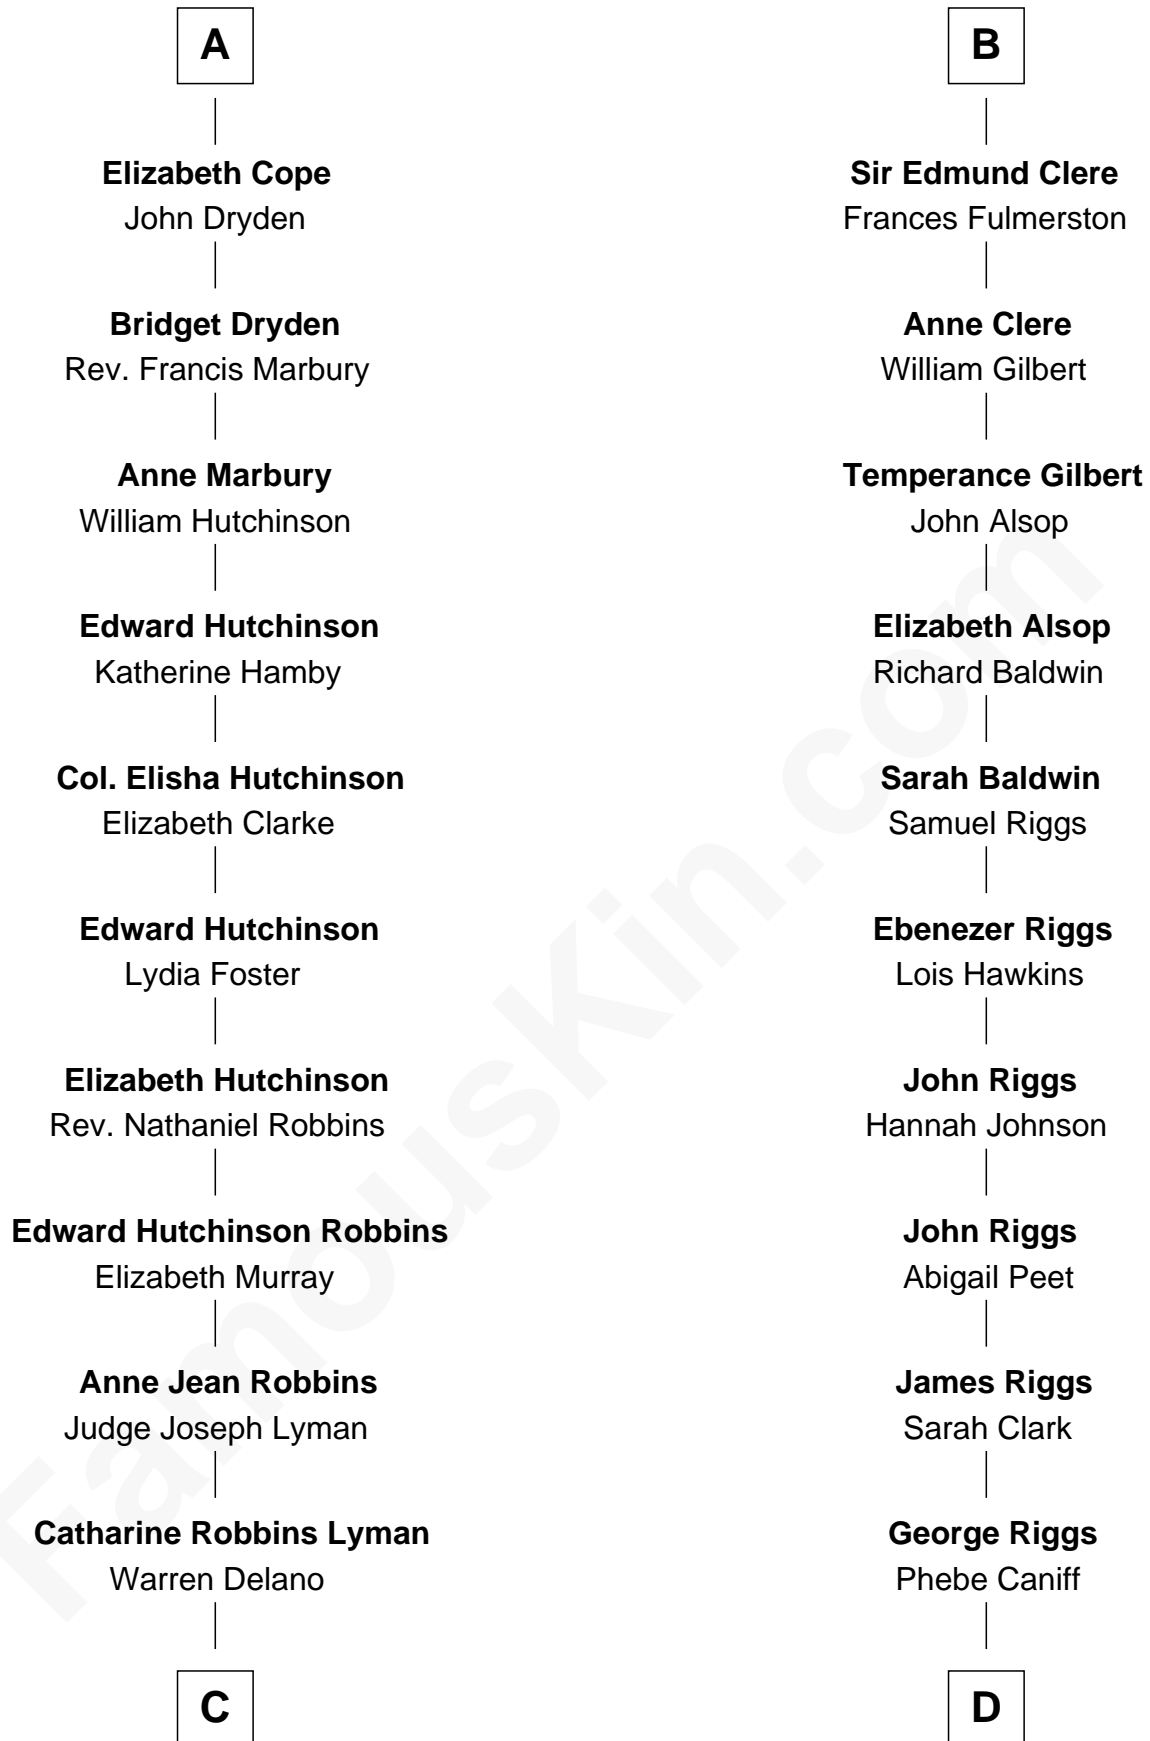

FamousKin.com
Relationship Chart of
Franklin D. Roosevelt
32nd U.S. President

18th cousin 2 times removed of

Mamie (Doud) Eisenhower
First Lady of President Dwight Eisenhower

C

Sara Delano
James Roosevelt

Franklin D. Roosevelt
32nd U.S. President

D

Maria Riggs
Eli Doud

Royal Houghton Doud
Mary Cornelia Sheldon

John Sheldon Doud
Elivera Mathilda Carlson

Mamie (Doud) Eisenhower
First Lady of Dwight Eisenhower