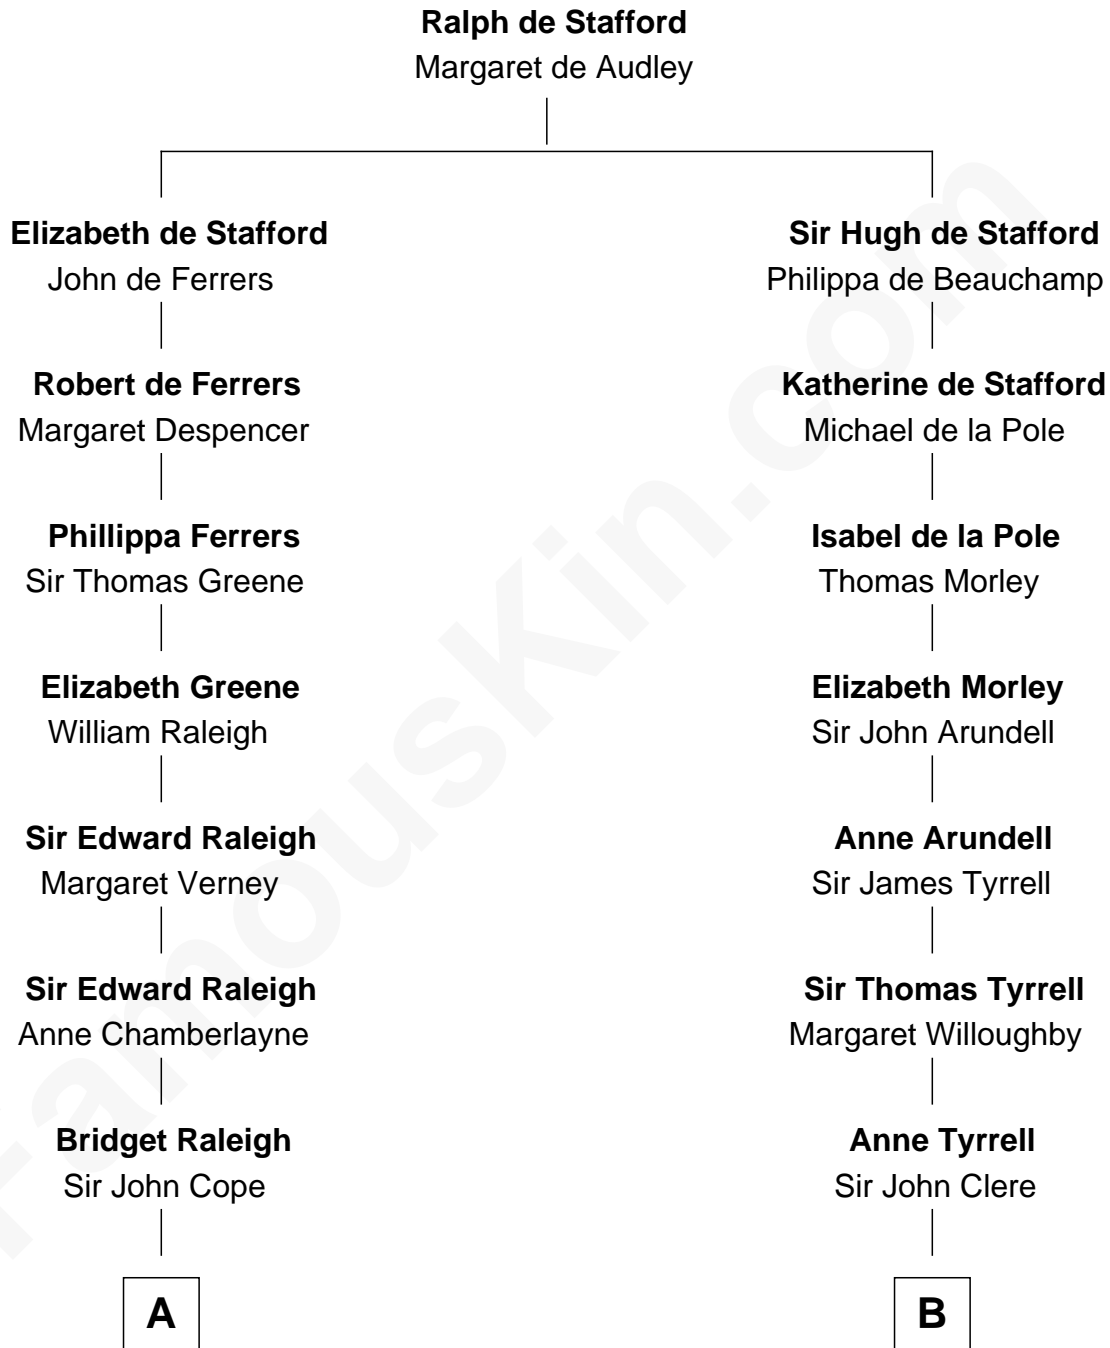

FamousKin.com
Relationship Chart of
Franklin D. Roosevelt
32nd U.S. President

18th cousin 2 times removed of

Mamie (Doud) Eisenhower
First Lady of President Dwight Eisenhower

C

Sara Delano
James Roosevelt

Franklin D. Roosevelt
32nd U.S. President

D

Maria Riggs
Eli Doud

Royal Houghton Doud
Mary Cornelia Sheldon

John Sheldon Doud
Elivera Mathilda Carlson

Mamie (Doud) Eisenhower
First Lady of Dwight Eisenhower