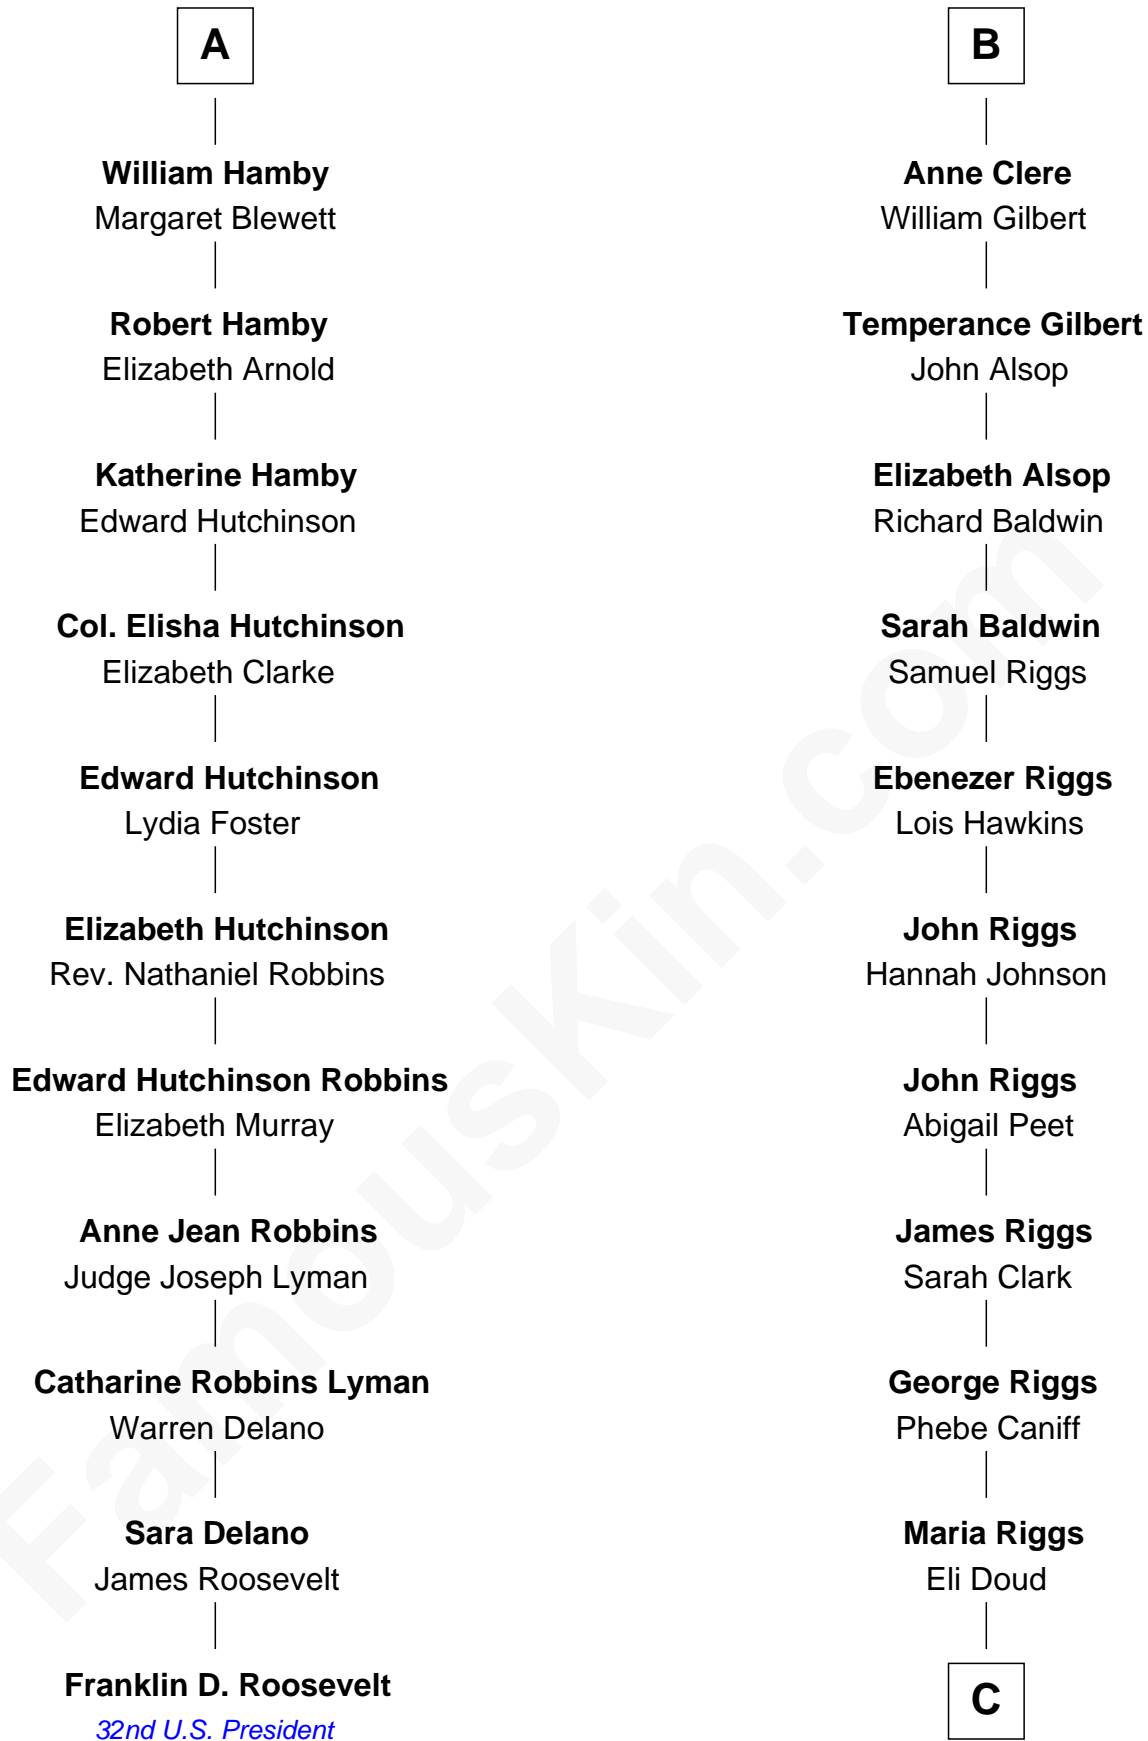

**FamousKin.com**  
**Relationship Chart of**  
**Franklin D. Roosevelt**  
*32nd U.S. President*

17th cousin 2 times removed of

**Mamie (Doud) Eisenhower**  
*First Lady of President Dwight Eisenhower*

**C**

—  
**Royal Houghton Doud**

Mary Cornelia Sheldon

—  
**John Sheldon Doud**

Elivera Mathilda Carlson

—  
**Mamie (Doud) Eisenhower**

*First Lady of Dwight Eisenhower*

FamousKin.com