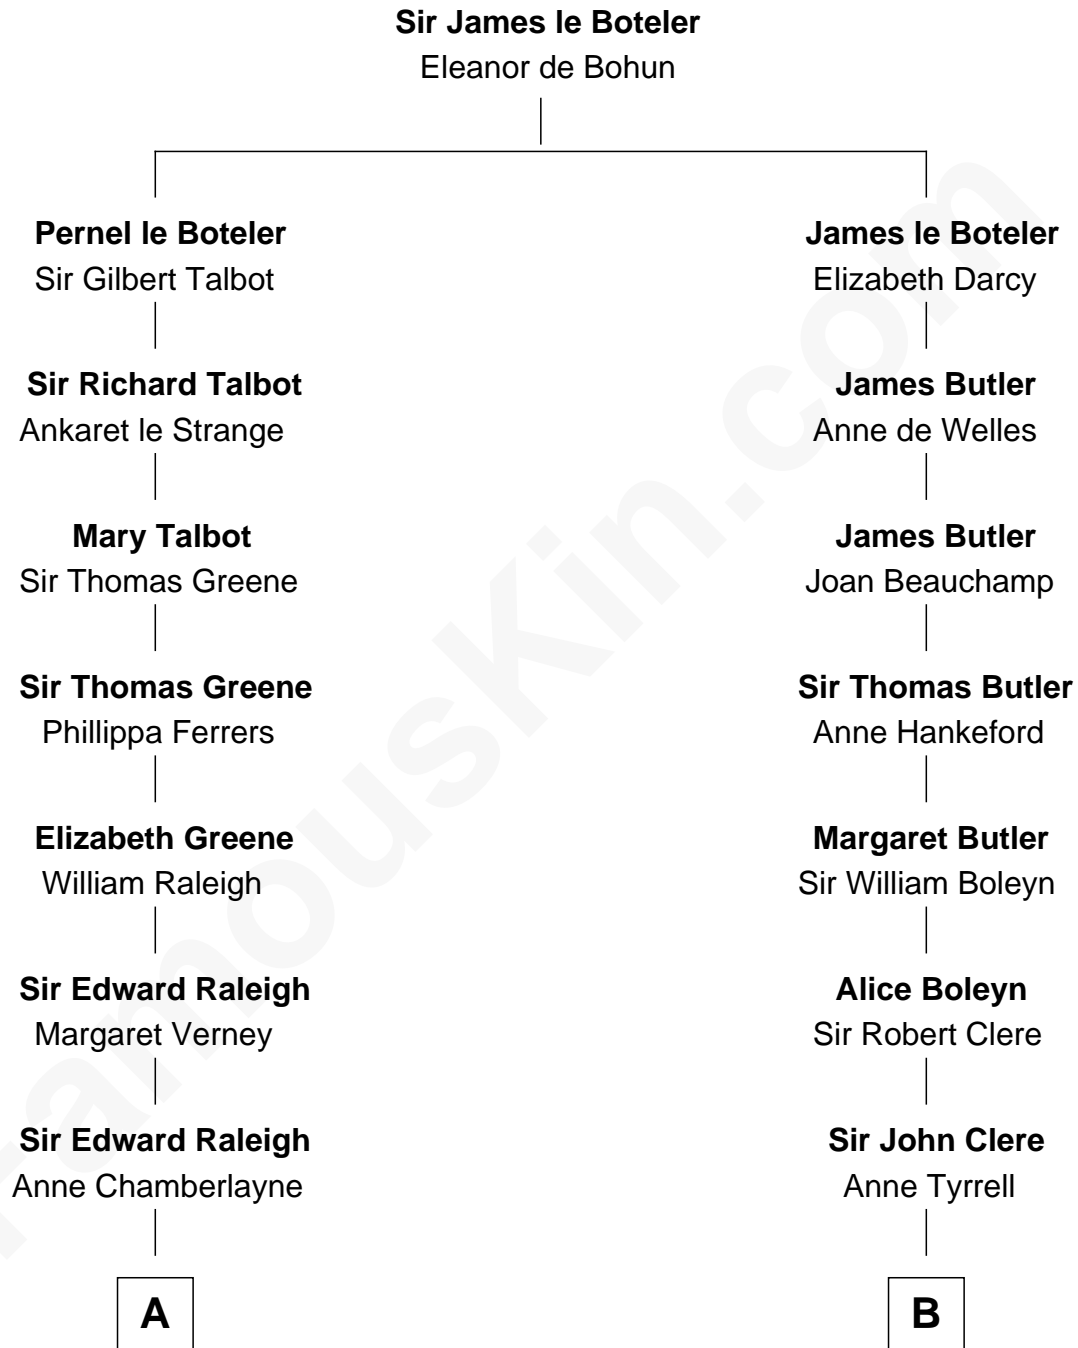

**FamousKin.com**  
**Relationship Chart of**  
**Franklin D. Roosevelt**  
*32nd U.S. President*

19th cousin 1 time removed of

**Mamie (Doud) Eisenhower**  
*First Lady of President Dwight Eisenhower*

**C**

**Catharine Robbins Lyman**

Warren Delano

**Sara Delano**

James Roosevelt

**Franklin D. Roosevelt**

*32nd U.S. President*

**D**

**Maria Riggs**

Eli Doud

**Royal Houghton Doud**

Mary Cornelia Sheldon

**John Sheldon Doud**

Elivera Mathilda Carlson

**Mamie (Doud) Eisenhower**

*First Lady of Dwight Eisenhower*

FamousKin.com