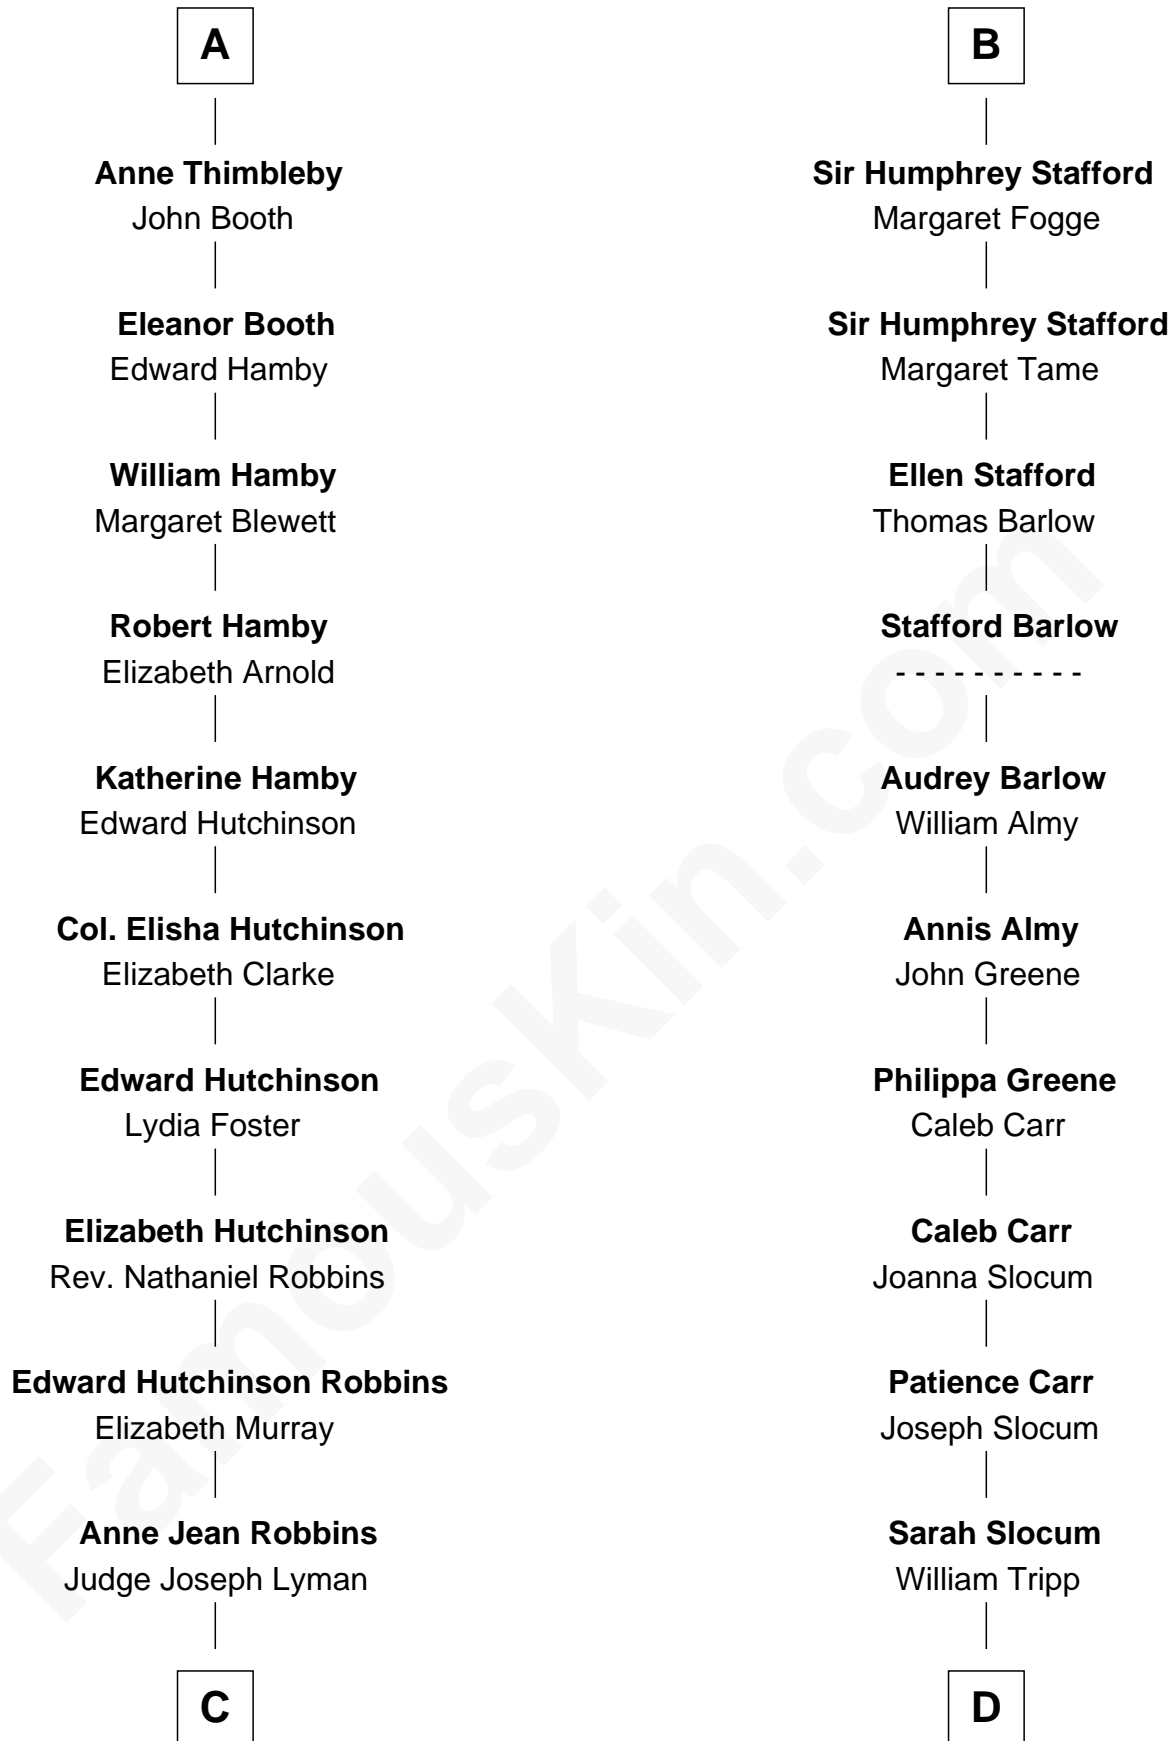

FamousKin.com
Relationship Chart of
Franklin D. Roosevelt
32nd U.S. President

19th cousin 2 times removed of
Warren G. Harding
29th U.S. President

C

Catharine Robbins Lyman

Warren Delano

Sara Delano

James Roosevelt

Franklin D. Roosevelt

32nd U.S. President

D

Phoebe Tripp

Amos Harding

George Tryon Harding

Elizabeth Madison

Charles Alexander Harding

Mary Ann Crawford

Dr. George Tryon Harding

Phoebe Elizabeth Dickerson

Warren G. Harding

29th U.S. President

FamousKin.com