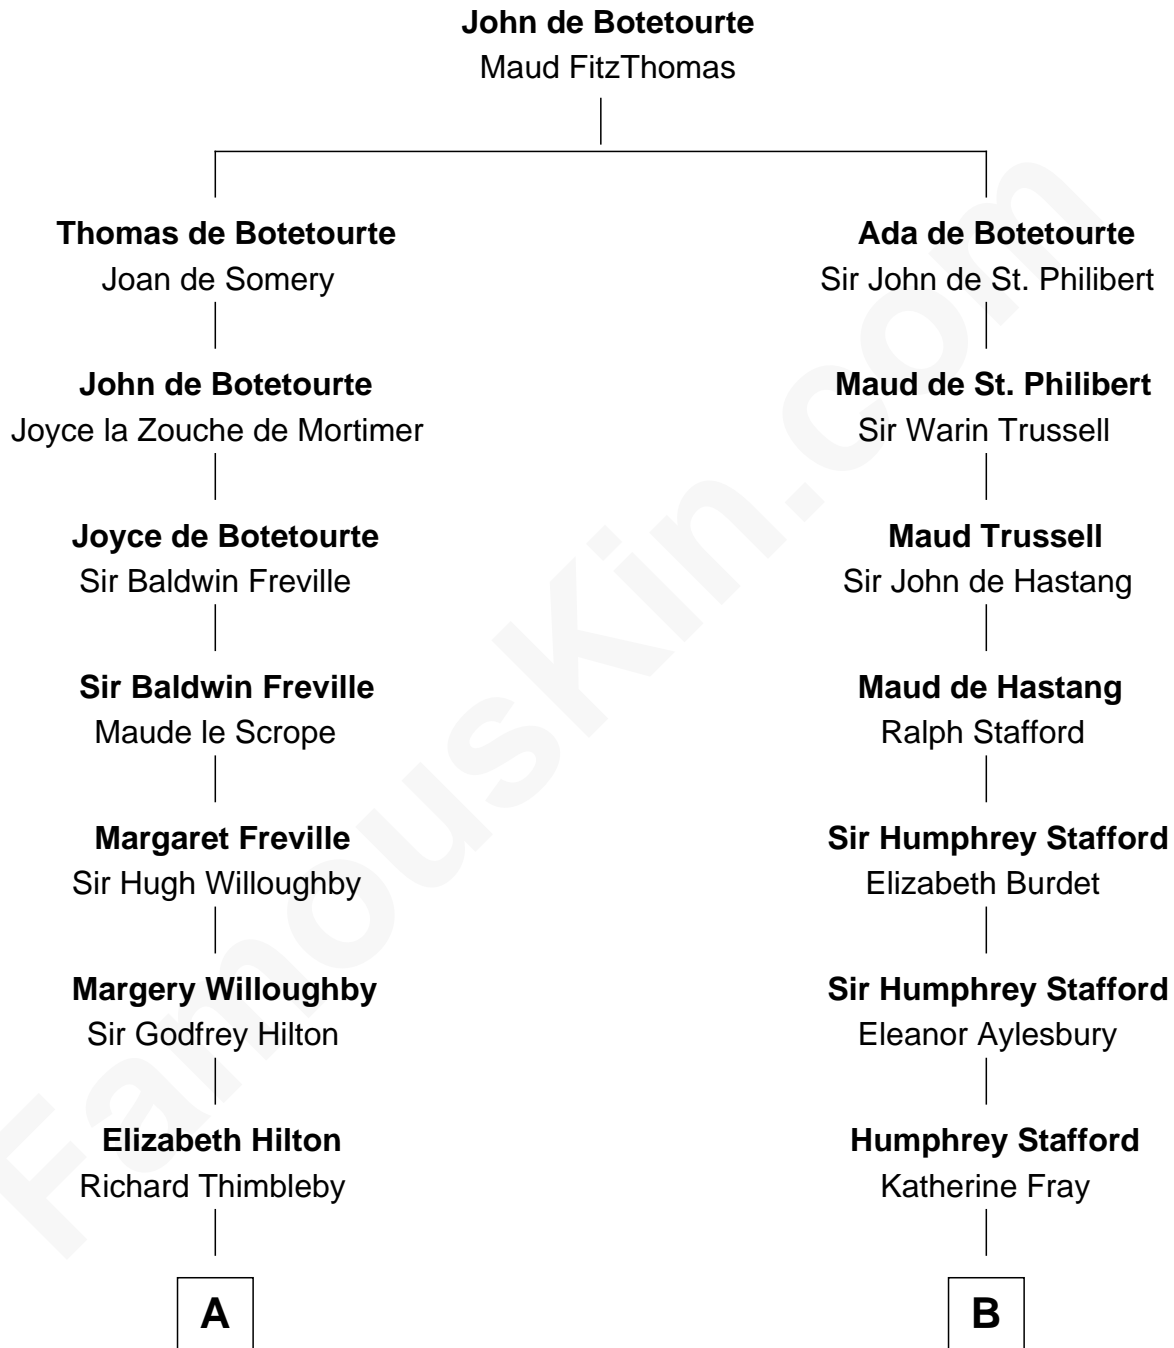

FamousKin.com
Relationship Chart of
Franklin D. Roosevelt
32nd U.S. President

19th cousin 2 times removed of
Warren G. Harding
29th U.S. President

C

Catharine Robbins Lyman

Warren Delano

Sara Delano

James Roosevelt

Franklin D. Roosevelt

32nd U.S. President

D

Phoebe Tripp

Amos Harding

George Tryon Harding

Elizabeth Madison

Charles Alexander Harding

Mary Ann Crawford

Dr. George Tryon Harding

Phoebe Elizabeth Dickerson

Warren G. Harding

29th U.S. President

FamousKin.com