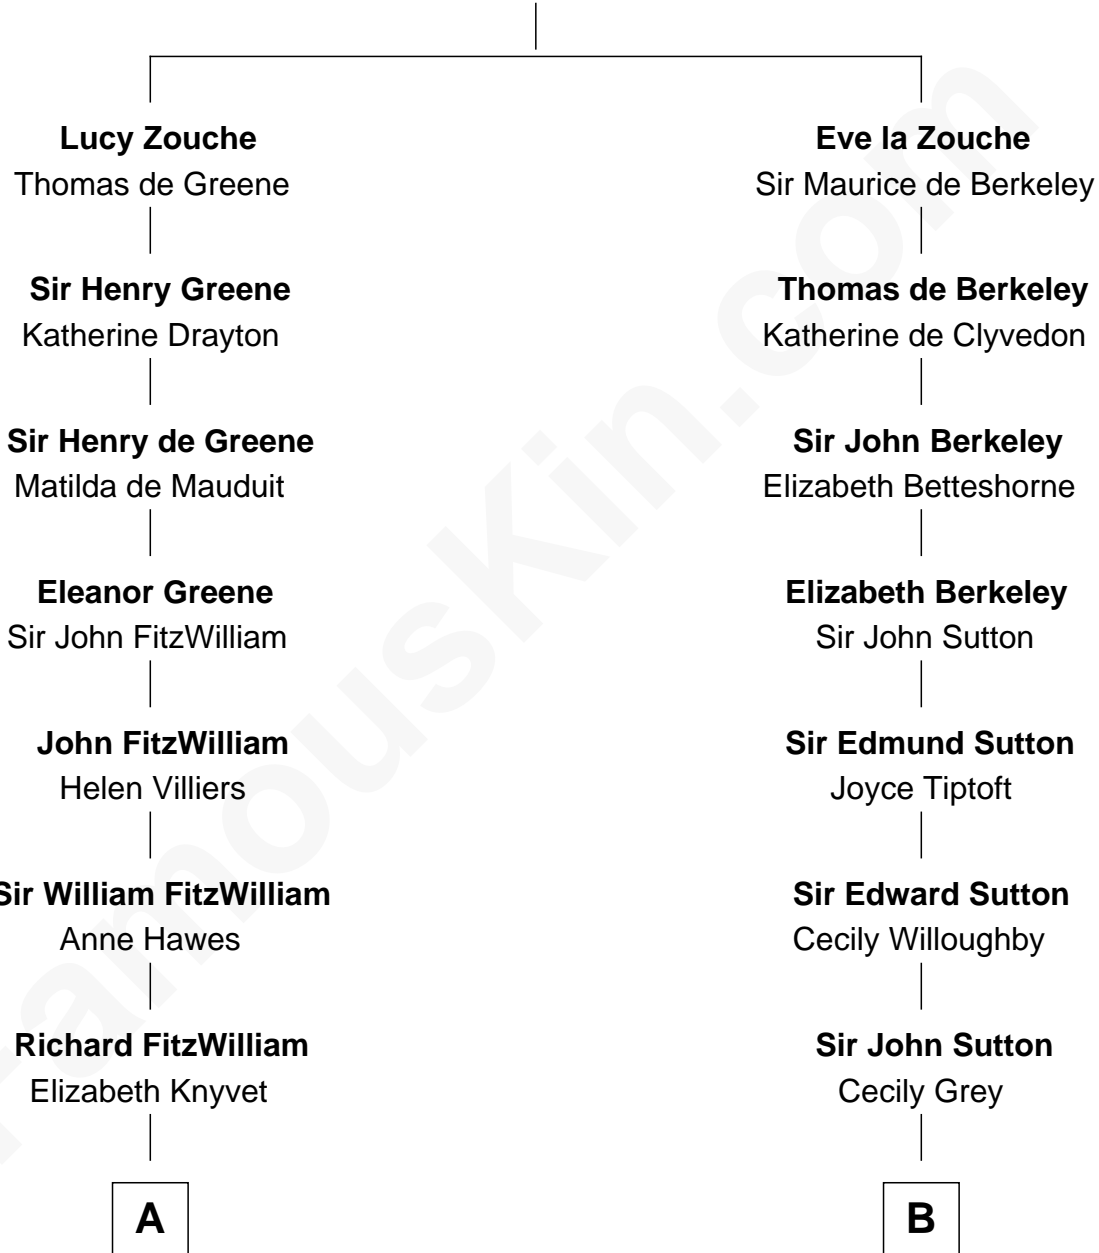

FamousKin.com
Relationship Chart of
Franklin D. Roosevelt
32nd U.S. President

18th cousin 2 times removed of

Herbert Hoover
31st U.S. President

Eudo la Zouche
 Milicent de Cantilupe

C

James Roosevelt

Sara Delano

Franklin D. Roosevelt

32nd U.S. President

D

Lucinda Sherwood

John Minthorn

Theodore Minthorn

Mary Wasley

Hulda Randall Minthorn

Jessie Clark Hoover

Herbert Hoover

31st U.S. President

FamousKin.com