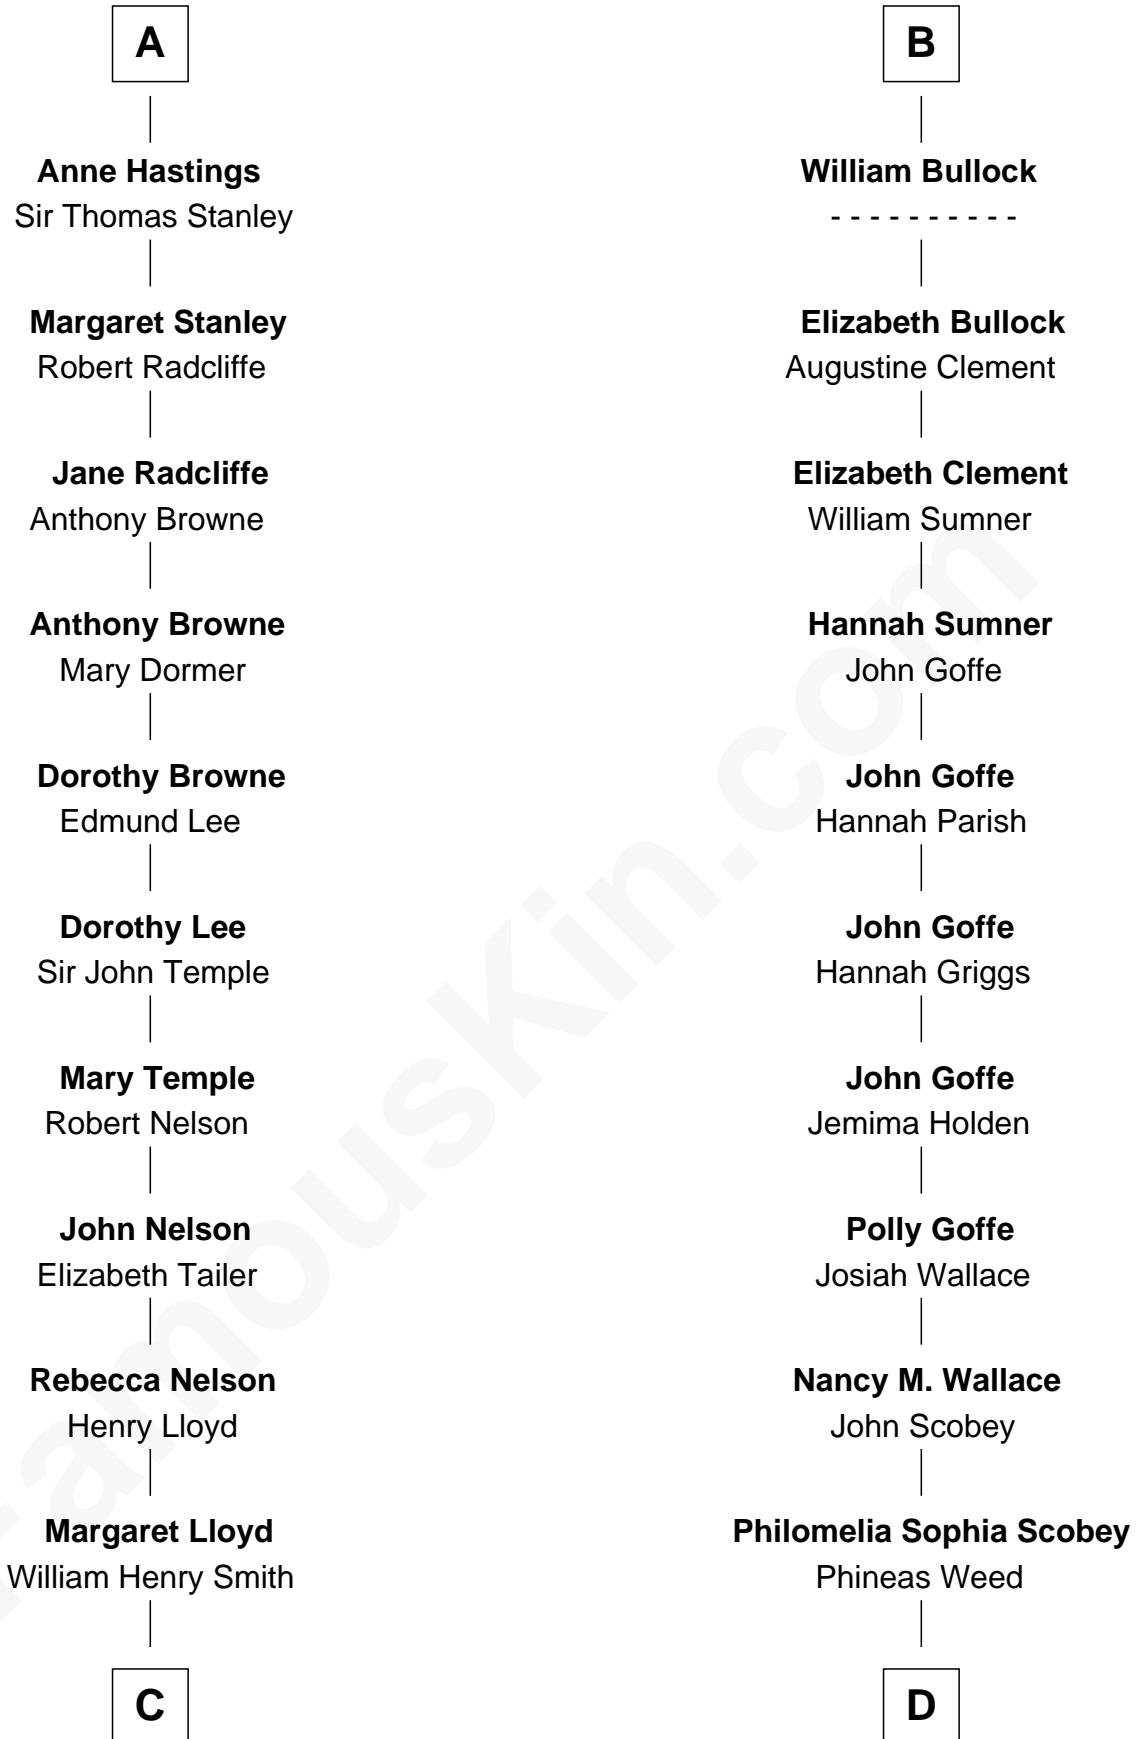

FamousKin.com
Relationship Chart of
Franklin D. Roosevelt
32nd U.S. President

18th cousin 3 times removed of
Lou (Henry) Hoover
First Lady of President Herbert Hoover

C

Rebecca Smith
John Aspinwall

John Aspinwall
Susan Howland

Mary Rebecca Aspinwall
Isaac Daniel Roosevelt

James Roosevelt
Sara Delano

Franklin D. Roosevelt
32nd U.S. President

D

Florence Ida Weed
Charles Delano Henry

Lou (Henry) Hoover
First Lady of Herbert Hoover

FamousKin.com