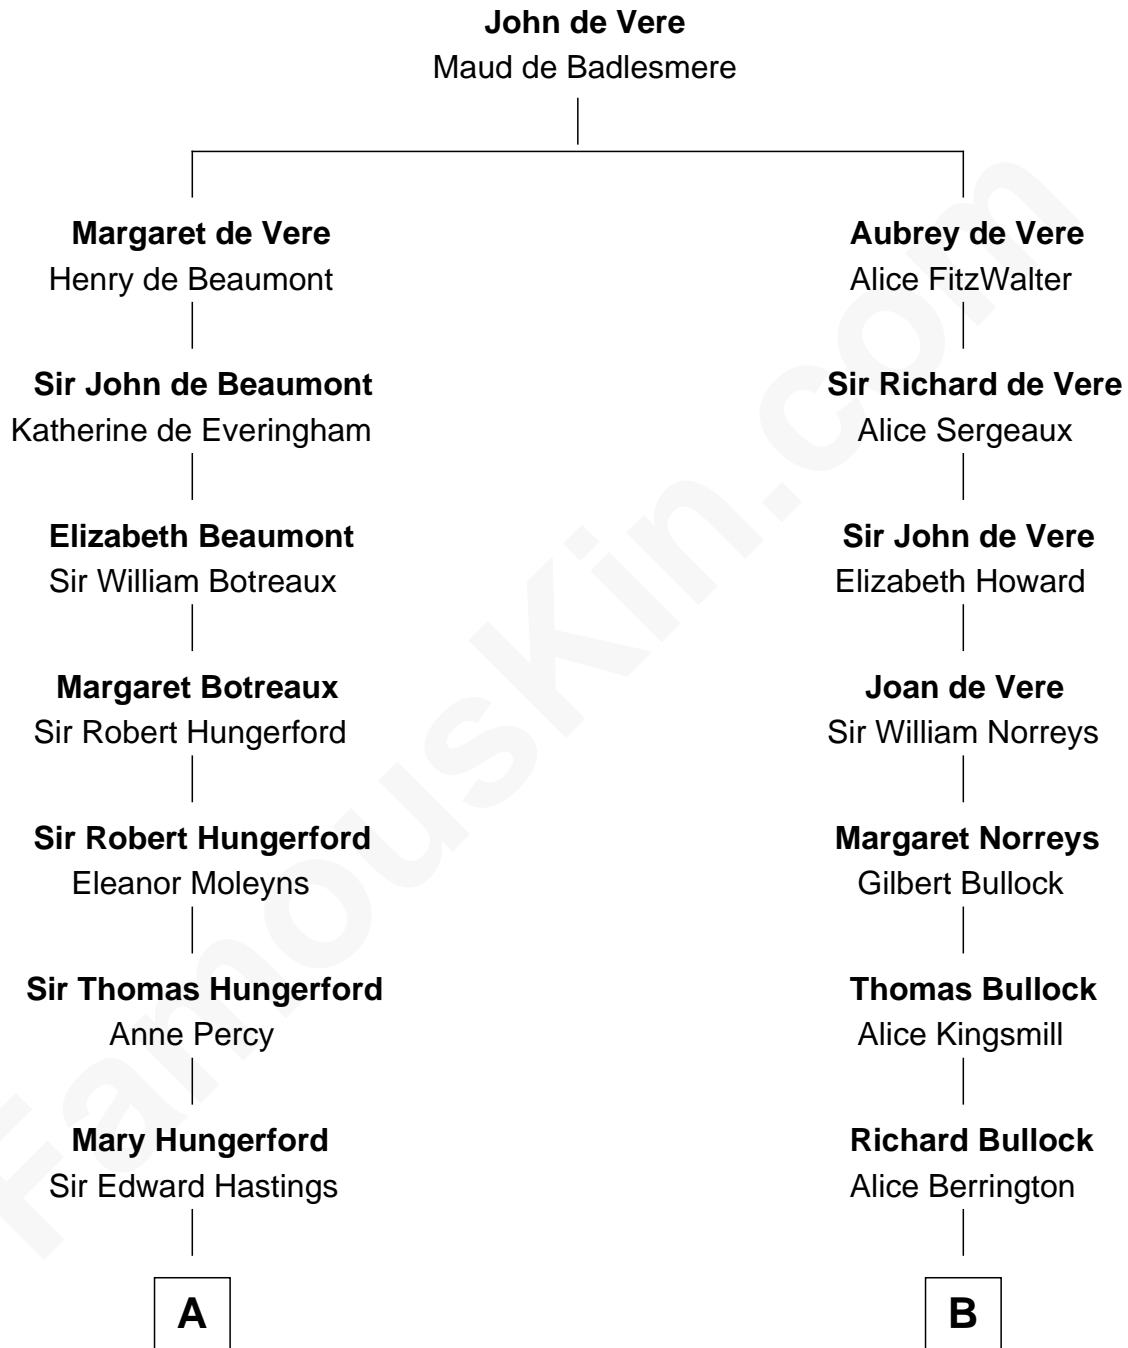

FamousKin.com
Relationship Chart of
Franklin D. Roosevelt
32nd U.S. President

18th cousin 3 times removed of
Lou (Henry) Hoover
First Lady of President Herbert Hoover

C

Rebecca Smith
John Aspinwall

John Aspinwall
Susan Howland

Mary Rebecca Aspinwall
Isaac Daniel Roosevelt

James Roosevelt
Sara Delano

Franklin D. Roosevelt
32nd U.S. President

D

Florence Ida Weed
Charles Delano Henry

Lou (Henry) Hoover
First Lady of Herbert Hoover

FamousKin.com