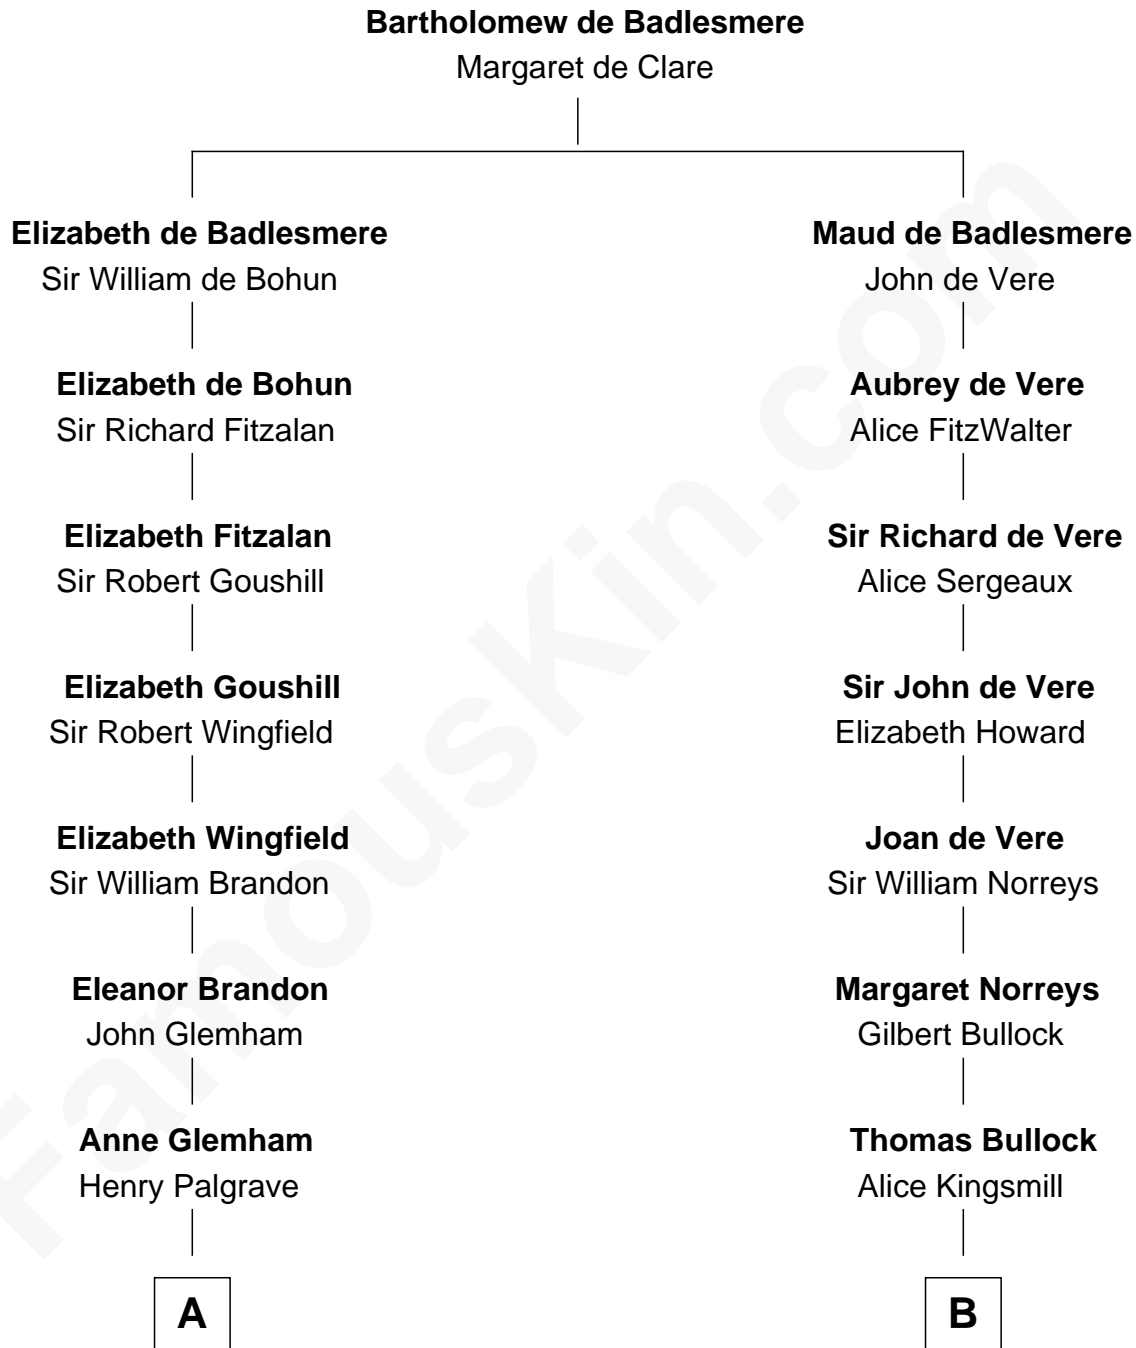

FamousKin.com
Relationship Chart of
Franklin D. Roosevelt
32nd U.S. President

18th cousin 1 time removed of
Lou (Henry) Hoover
First Lady of President Herbert Hoover

C

Sara Delano
James Roosevelt

Franklin D. Roosevelt
32nd U.S. President

D

Philomelia Sophia Scobey
Phineas Weed

Florence Ida Weed
Charles Delano Henry

Lou (Henry) Hoover
First Lady of Herbert Hoover

FamousKin.com