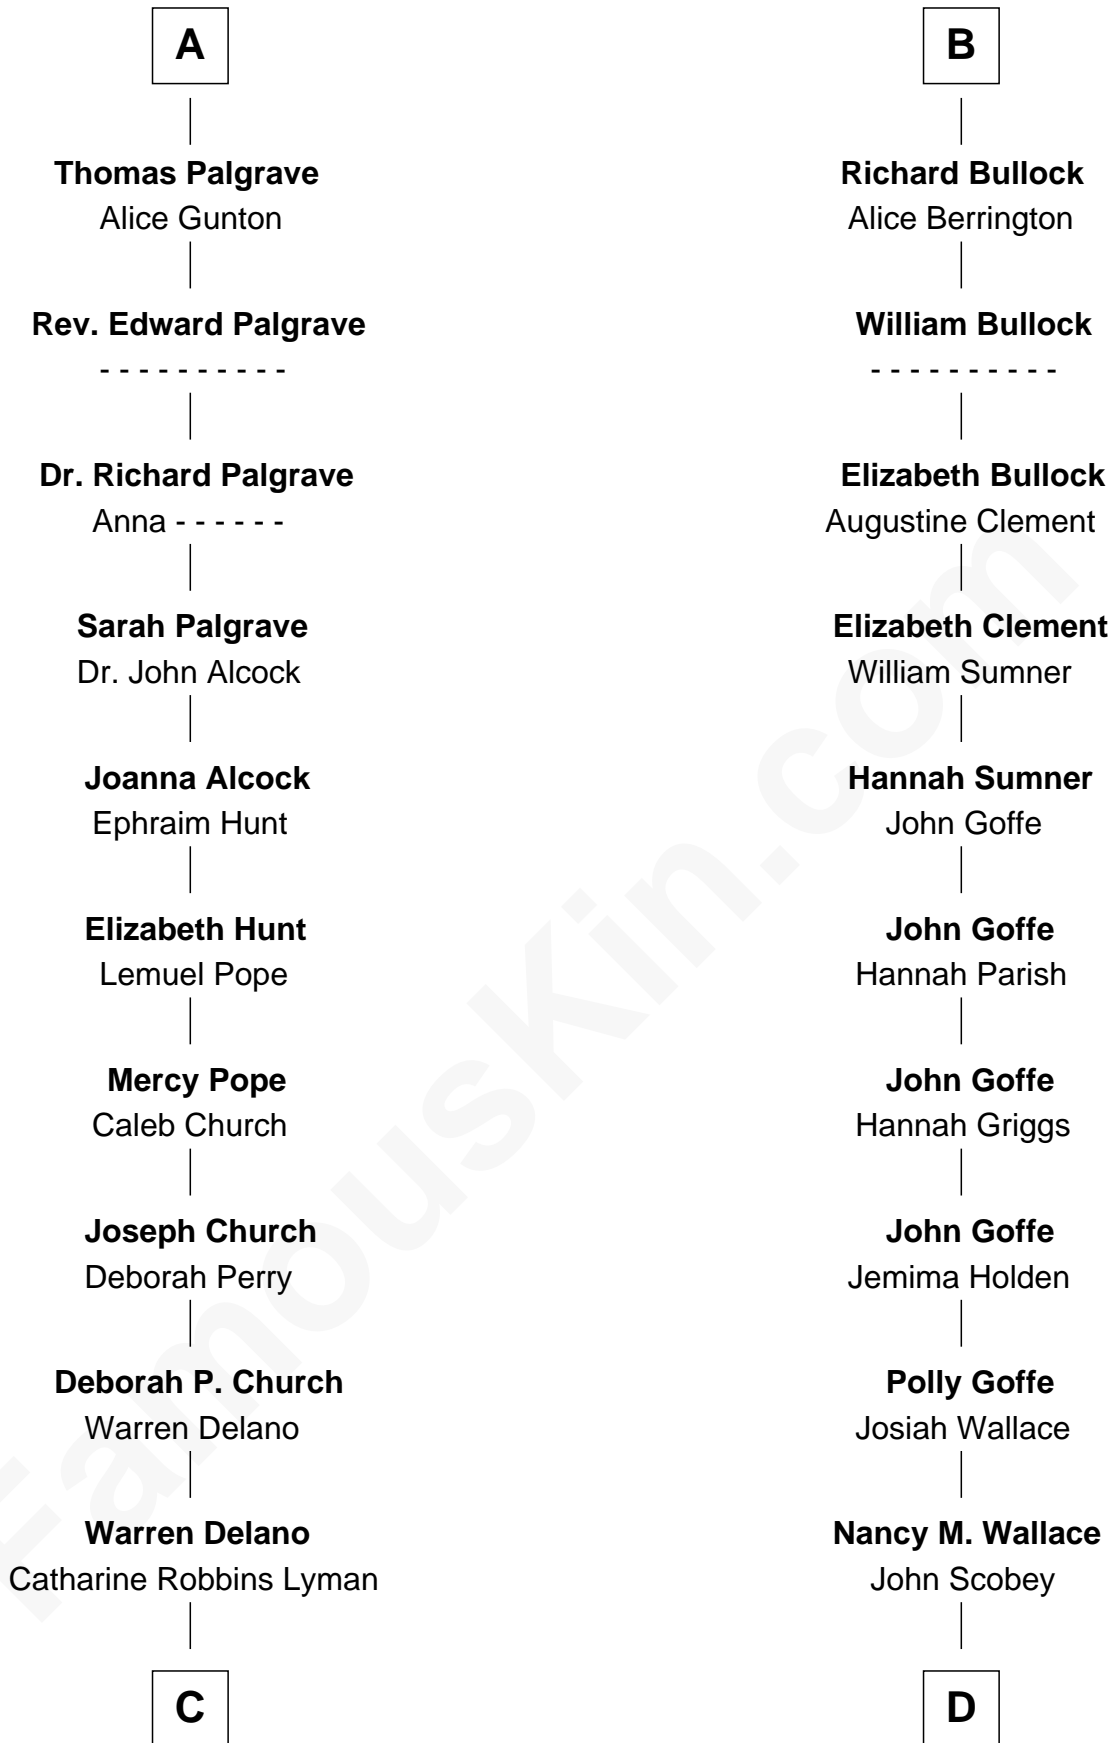

FamousKin.com
Relationship Chart of
Franklin D. Roosevelt
32nd U.S. President

18th cousin 1 time removed of
Lou (Henry) Hoover
First Lady of President Herbert Hoover

C

Sara Delano
James Roosevelt

Franklin D. Roosevelt
32nd U.S. President

D

Philomelia Sophia Scobey
Phineas Weed

Florence Ida Weed
Charles Delano Henry

Lou (Henry) Hoover
First Lady of Herbert Hoover

FamousKin.com