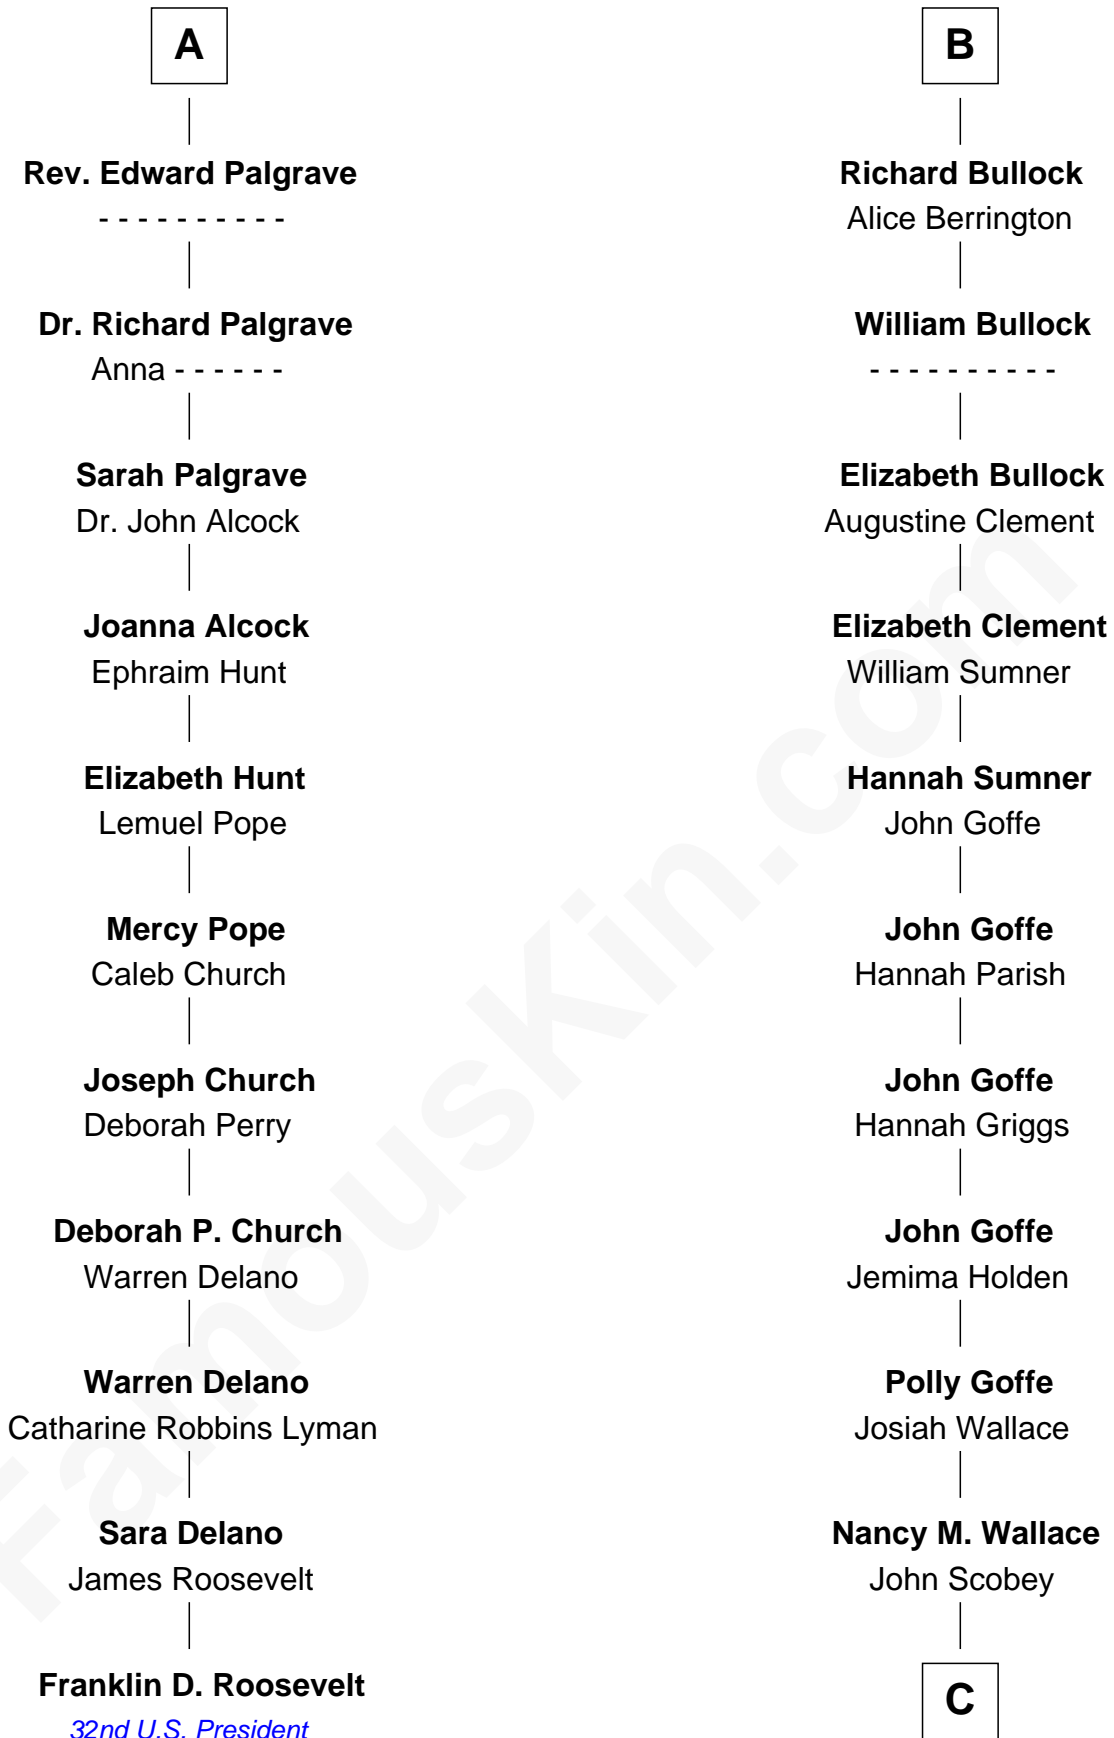

**FamousKin.com**  
**Relationship Chart of**  
**Franklin D. Roosevelt**  
*32nd U.S. President*

**17th cousin 2 times removed of**  
**Lou (Henry) Hoover**  
*First Lady of President Herbert Hoover*

**C**

**Philomelia Sophia Scobey**

Phineas Weed

**Florence Ida Weed**

Charles Delano Henry

**Lou (Henry) Hoover**

*First Lady of Herbert Hoover*

FamousKin.com