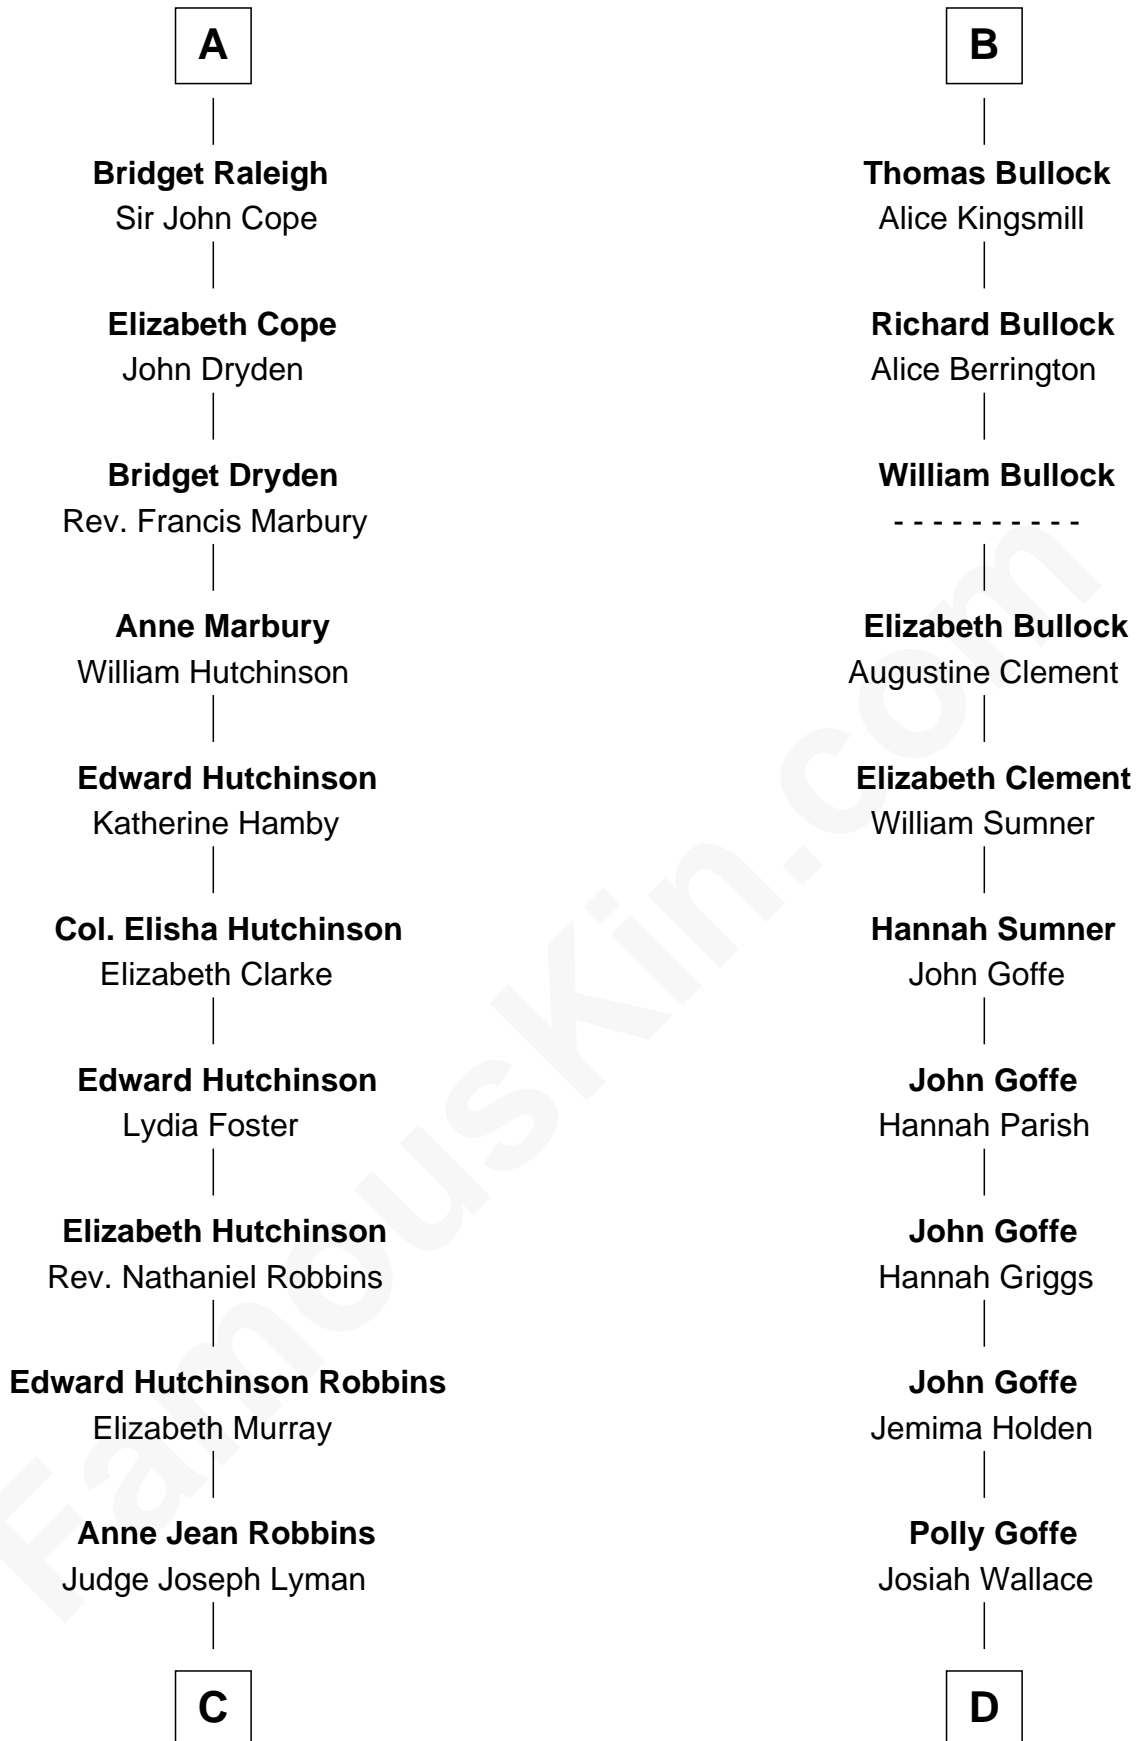

**FamousKin.com**  
**Relationship Chart of**  
**Franklin D. Roosevelt**  
*32nd U.S. President*

**19th cousin 1 time removed of**  
**Lou (Henry) Hoover**  
*First Lady of President Herbert Hoover*

**C**

**Catharine Robbins Lyman**

Warren Delano

**Sara Delano**

James Roosevelt

**Franklin D. Roosevelt**

*32nd U.S. President*

**D**

**Nancy M. Wallace**

John Scobey

**Philomelia Sophia Scobey**

Phineas Weed

**Florence Ida Weed**

Charles Delano Henry

**Lou (Henry) Hoover**

*First Lady of Herbert Hoover*

FamousKin.com