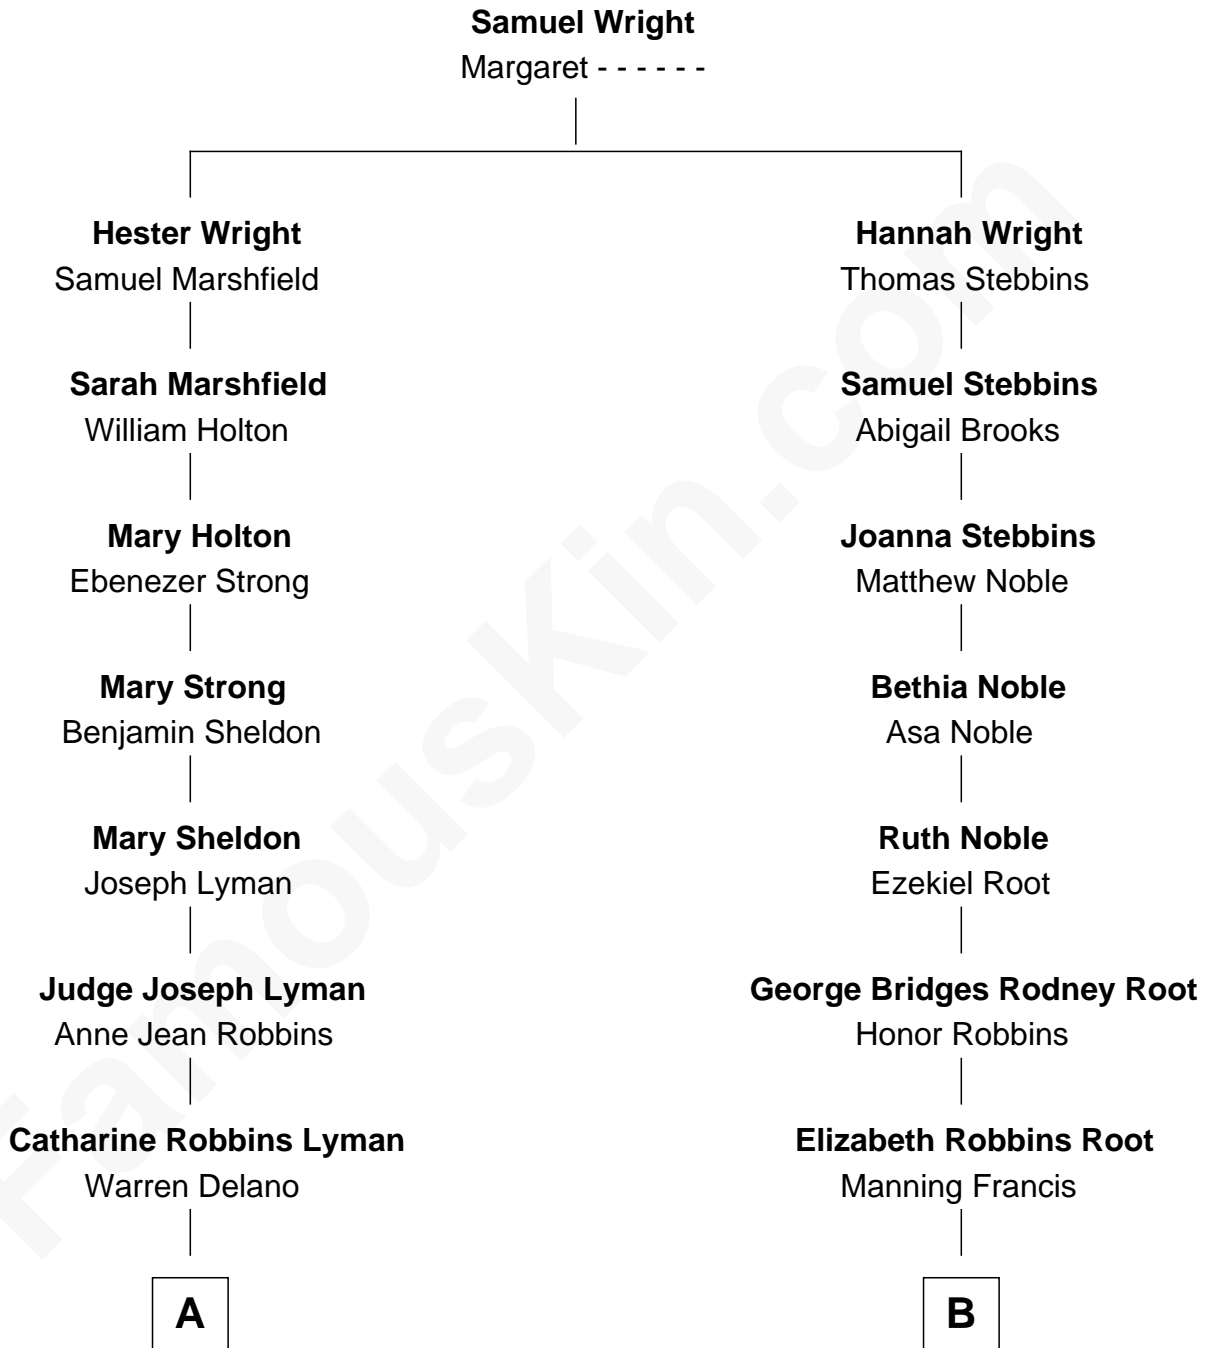

FamousKin.com
Relationship Chart of
Franklin D. Roosevelt
32nd U.S. President

8th cousin 2 times removed of
Nancy (Davis) Reagan
First Lady of President Ronald Reagan

A

Sara Delano
James Roosevelt

Franklin D. Roosevelt
32nd U.S. President

B

Frederick Augustus Francis
Jessie Anne Stevens

Anne Ayers Francis
John Newell Robbins

Kenneth Seymour Robbins
Edith Prescott Lockett

Nancy (Davis) Reagan
First Lady of Ronald Reagan

FamousKin.com