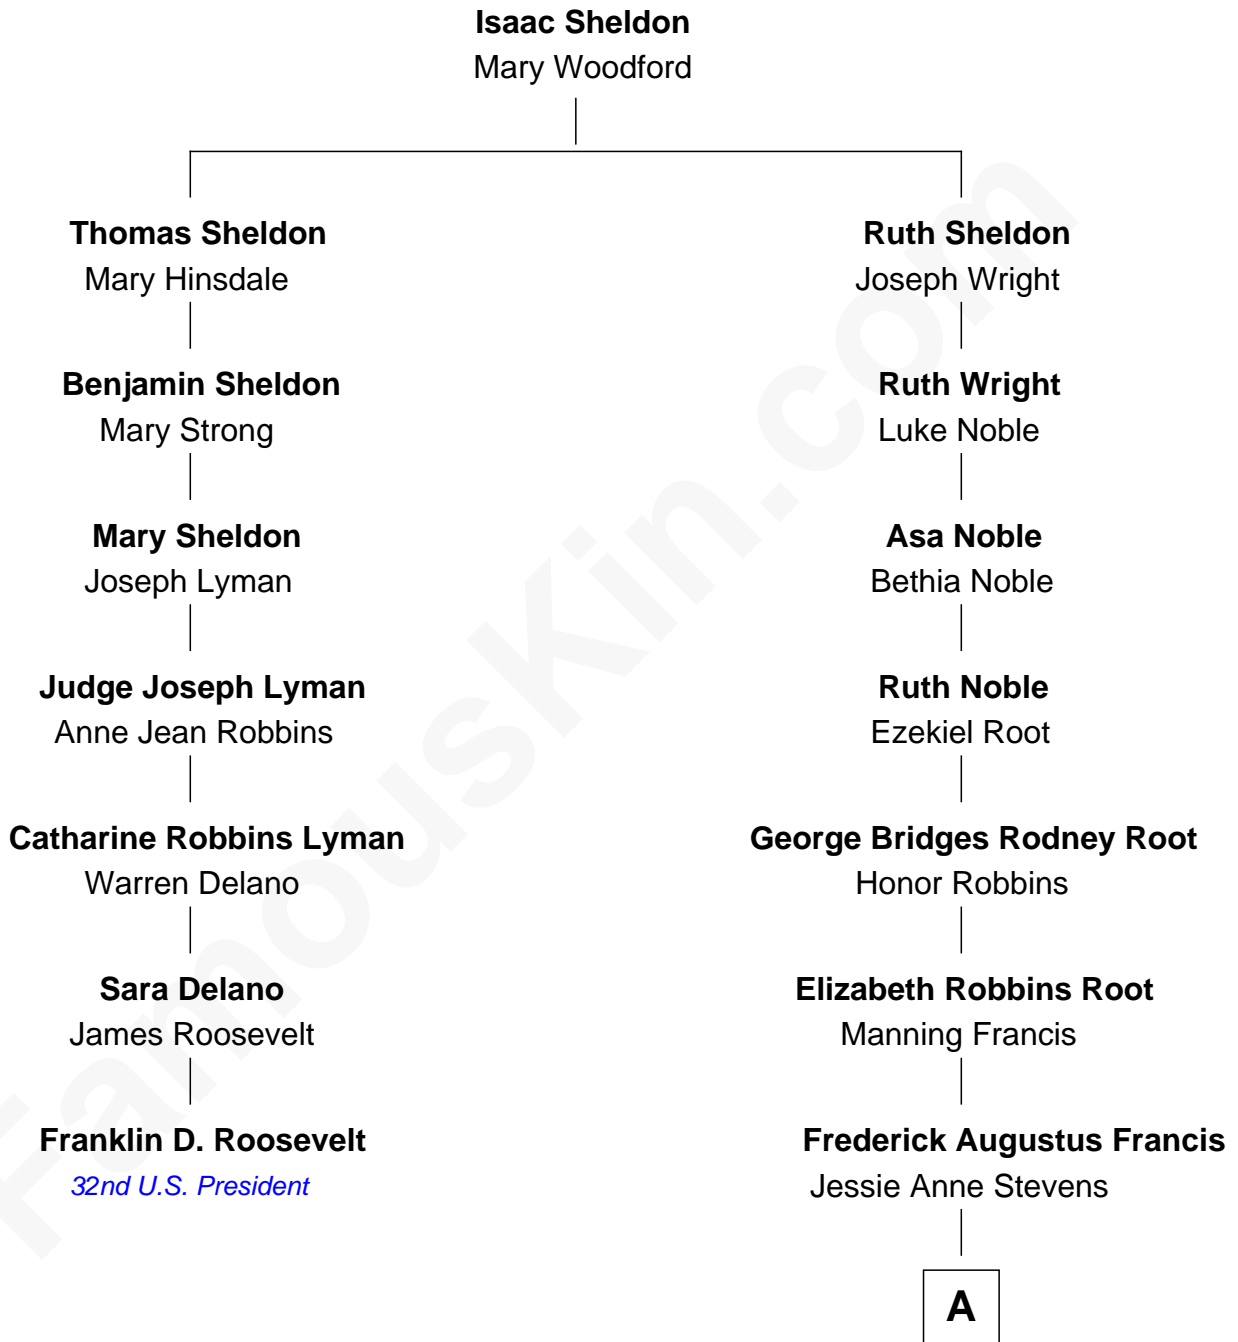

FamousKin.com
Relationship Chart of
Franklin D. Roosevelt
32nd U.S. President

6th cousin 3 times removed of
Nancy (Davis) Reagan
First Lady of President Ronald Reagan

A

Anne Ayers Francis
John Newell Robbins

Kenneth Seymour Robbins
Edith Prescott Lockett

Nancy (Davis) Reagan
First Lady of Ronald Reagan

FamousKin.com