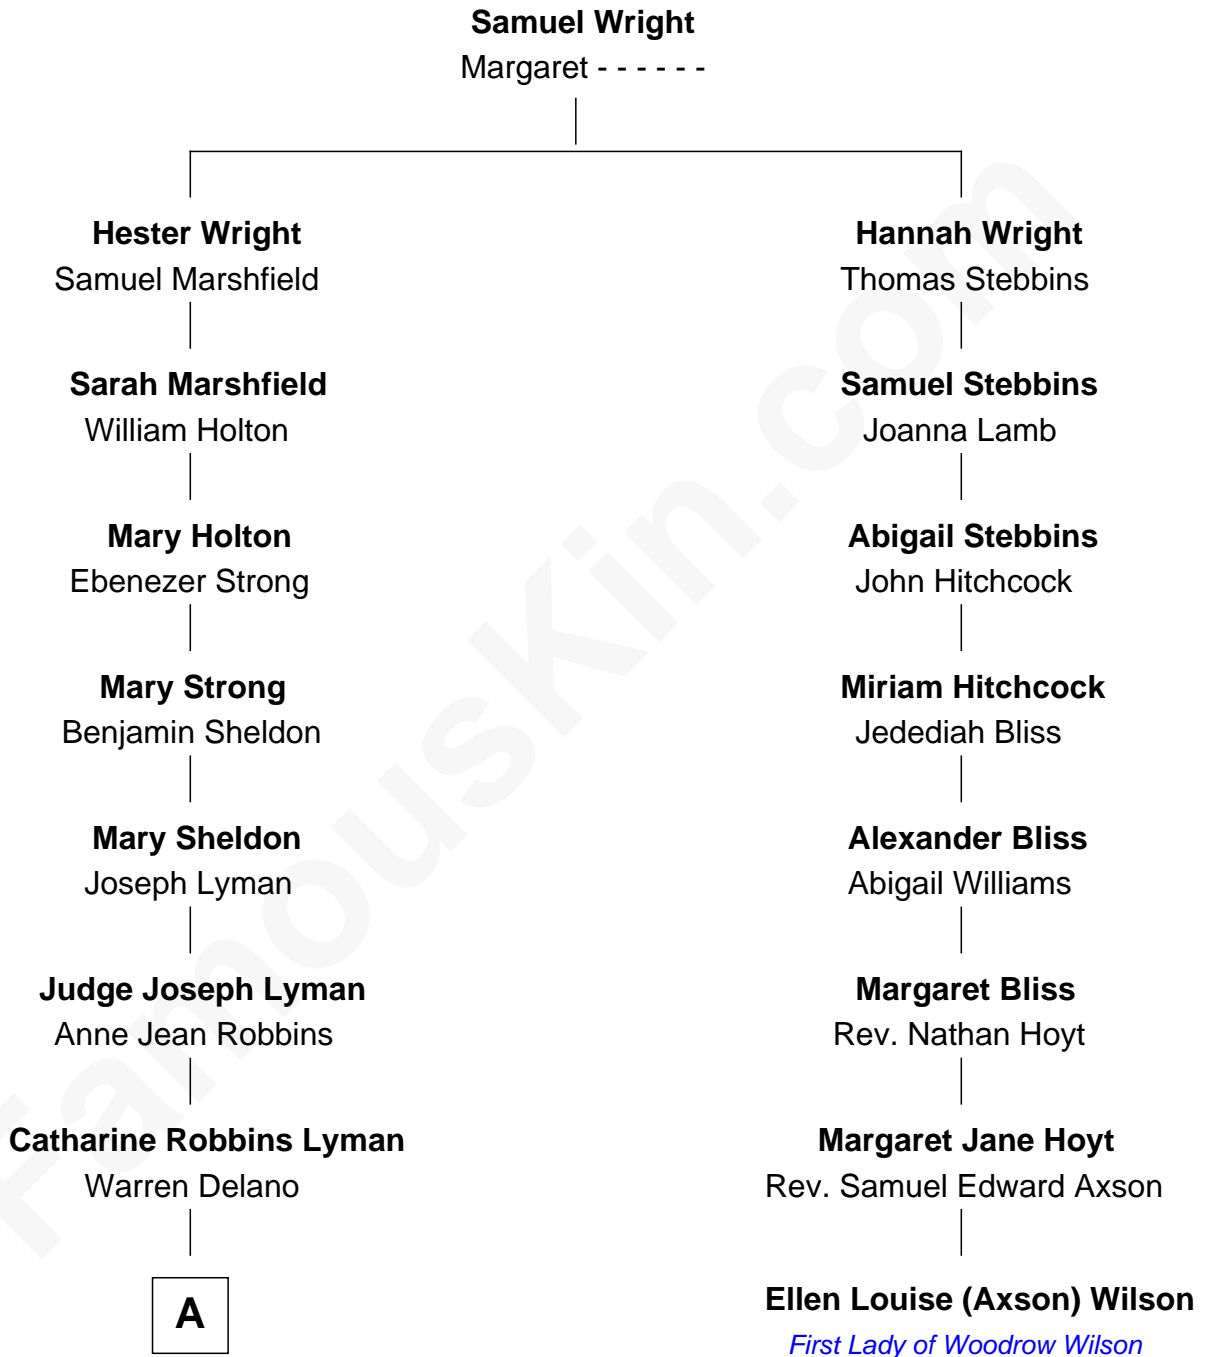

FamousKin.com
Relationship Chart of
Franklin D. Roosevelt
32nd U.S. President

7th cousin 1 time removed of

Ellen Louise (Axson) Wilson
First Lady of President Woodrow Wilson

A

—
Sara Delano
James Roosevelt

—
Franklin D. Roosevelt
32nd U.S. President

FamousKin.com