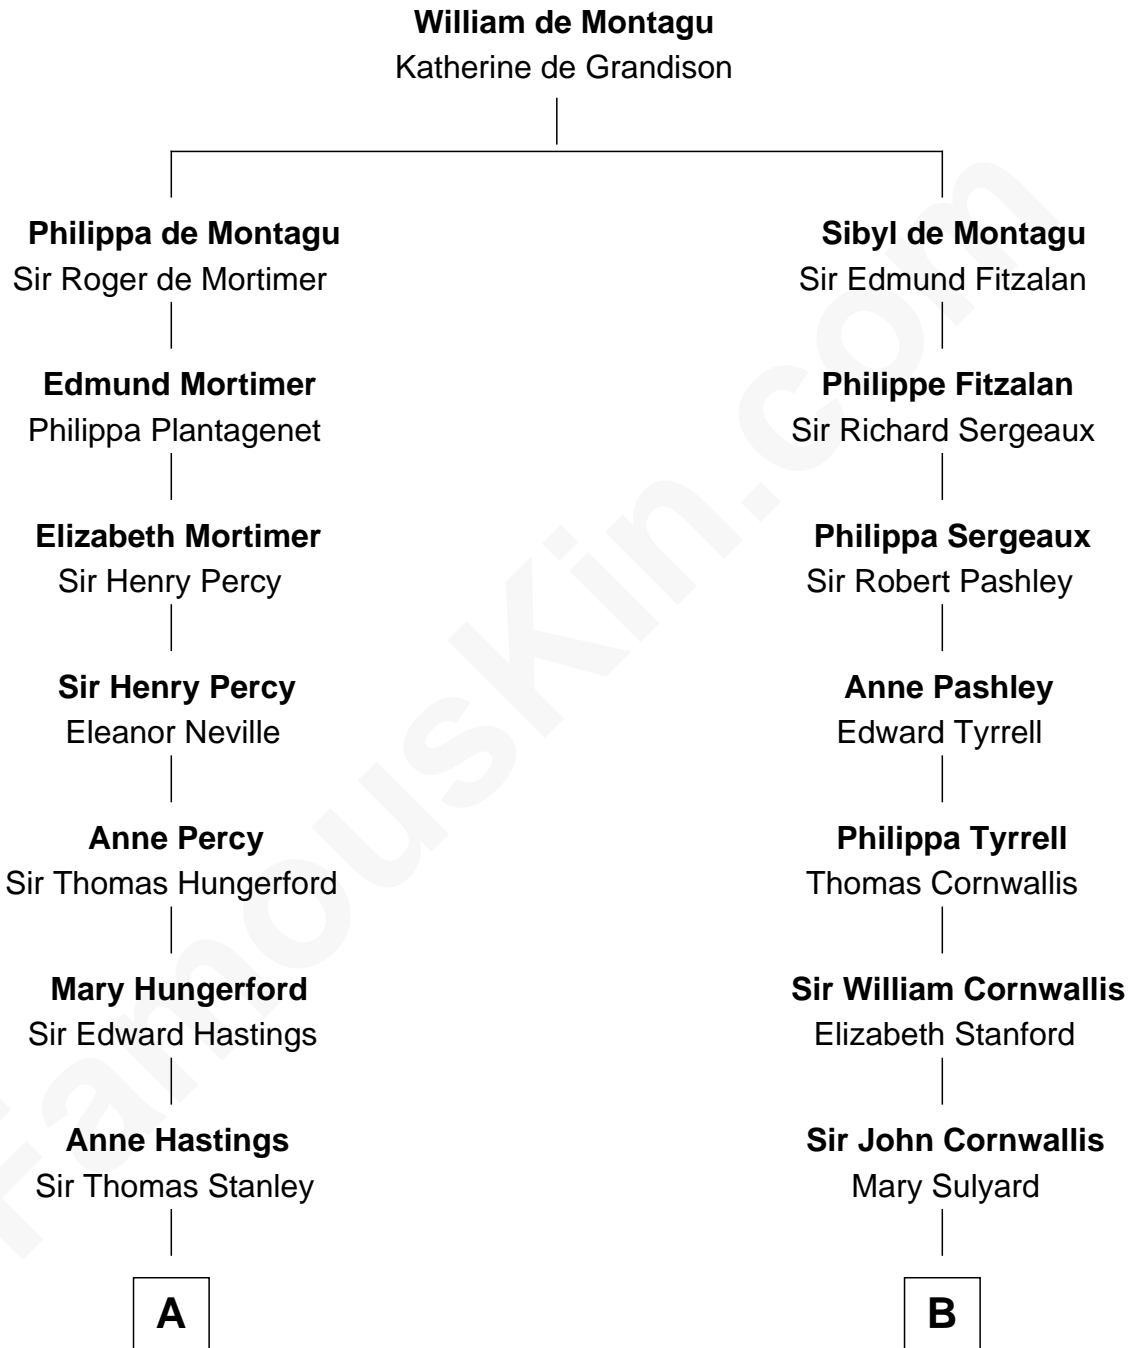

FamousKin.com
Relationship Chart of
Franklin D. Roosevelt
32nd U.S. President

18th cousin 2 times removed of

Ellen Louise (Axson) Wilson
First Lady of President Woodrow Wilson

FamousKin.com