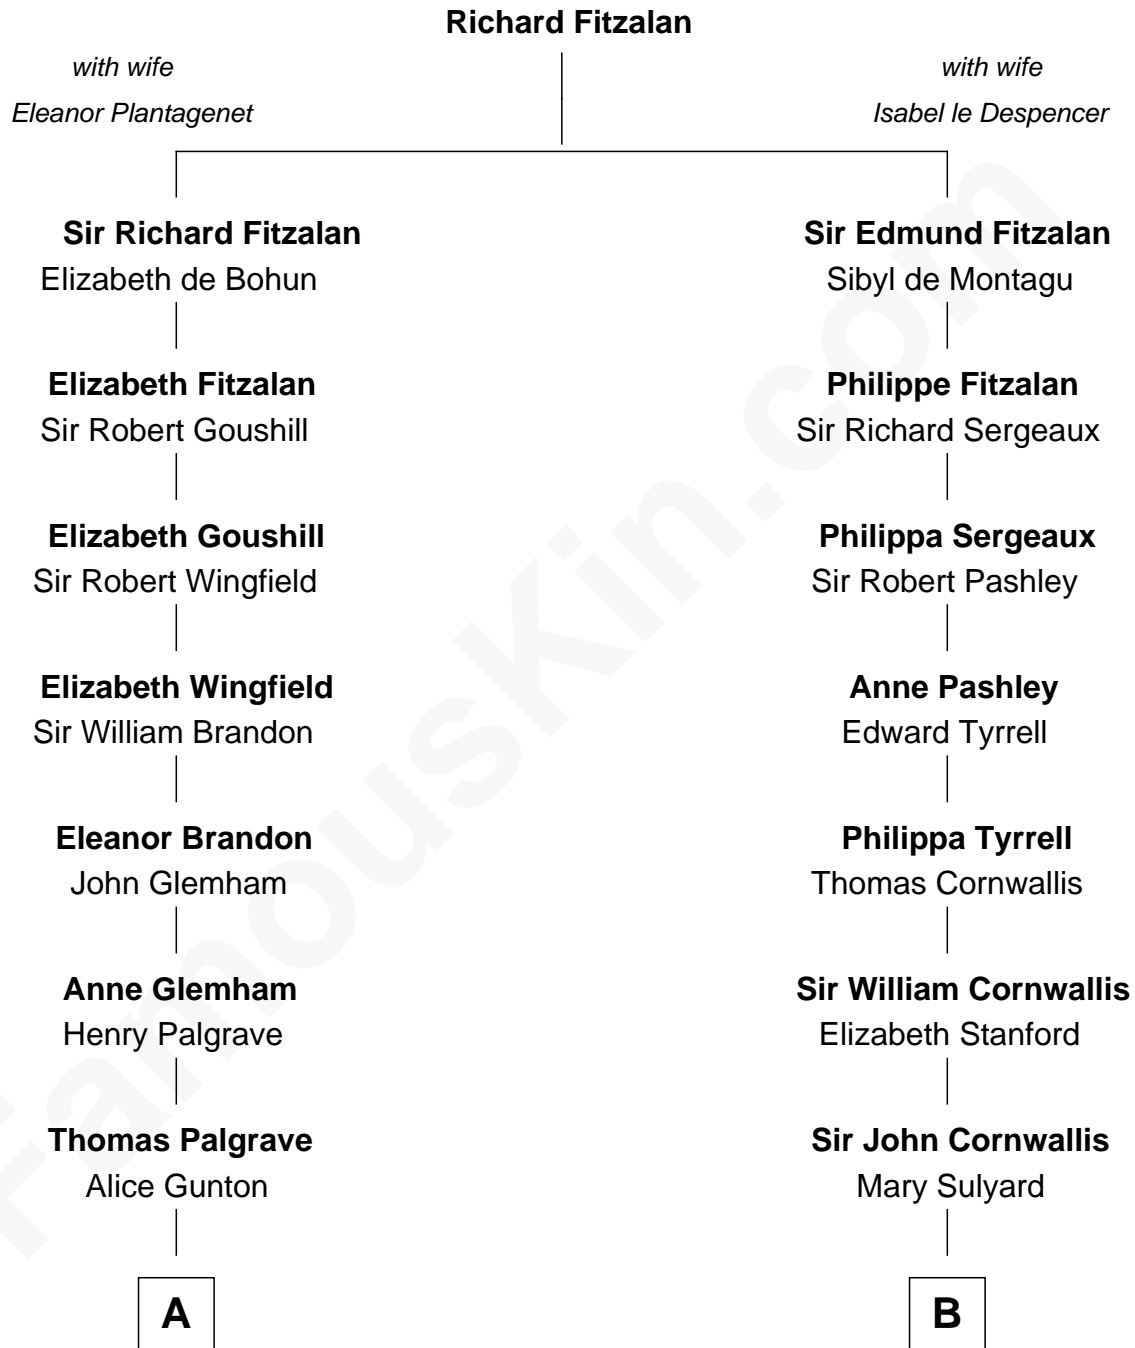

FamousKin.com
Relationship Chart of
Franklin D. Roosevelt
32nd U.S. President

17th cousin 1 time removed of

Ellen Louise (Axson) Wilson
First Lady of President Woodrow Wilson

C

Rev. Samuel Edward Axson

Margaret Jane Hoyt

Ellen Louise (Axson) Wilson

First Lady of Woodrow Wilson

FamousKin.com