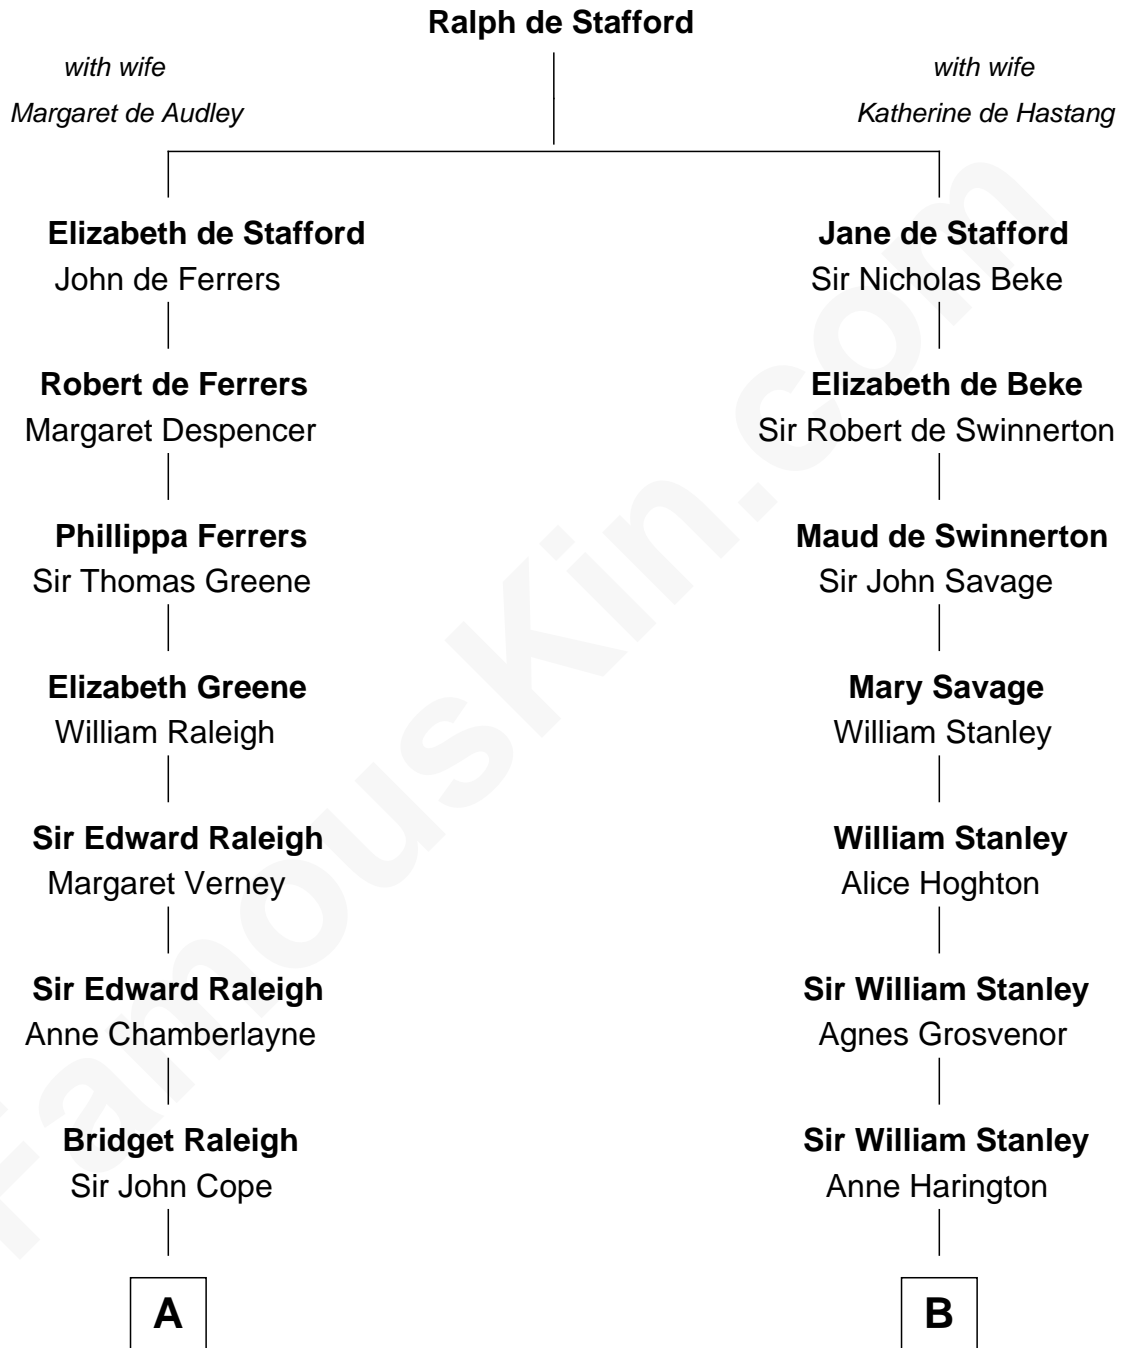

FamousKin.com
Relationship Chart of
Franklin D. Roosevelt
32nd U.S. President

18th cousin 1 time removed of

Edith (Bolling) Wilson
First Lady of President Woodrow Wilson

C

Sara Delano
James Roosevelt

Franklin D. Roosevelt
32nd U.S. President

D

Anne E. Wigginton
Archibald Bolling

William Holcombe Bolling
Sarah Spiers White

Edith (Bolling) Wilson
First Lady of Woodrow Wilson

FamousKin.com