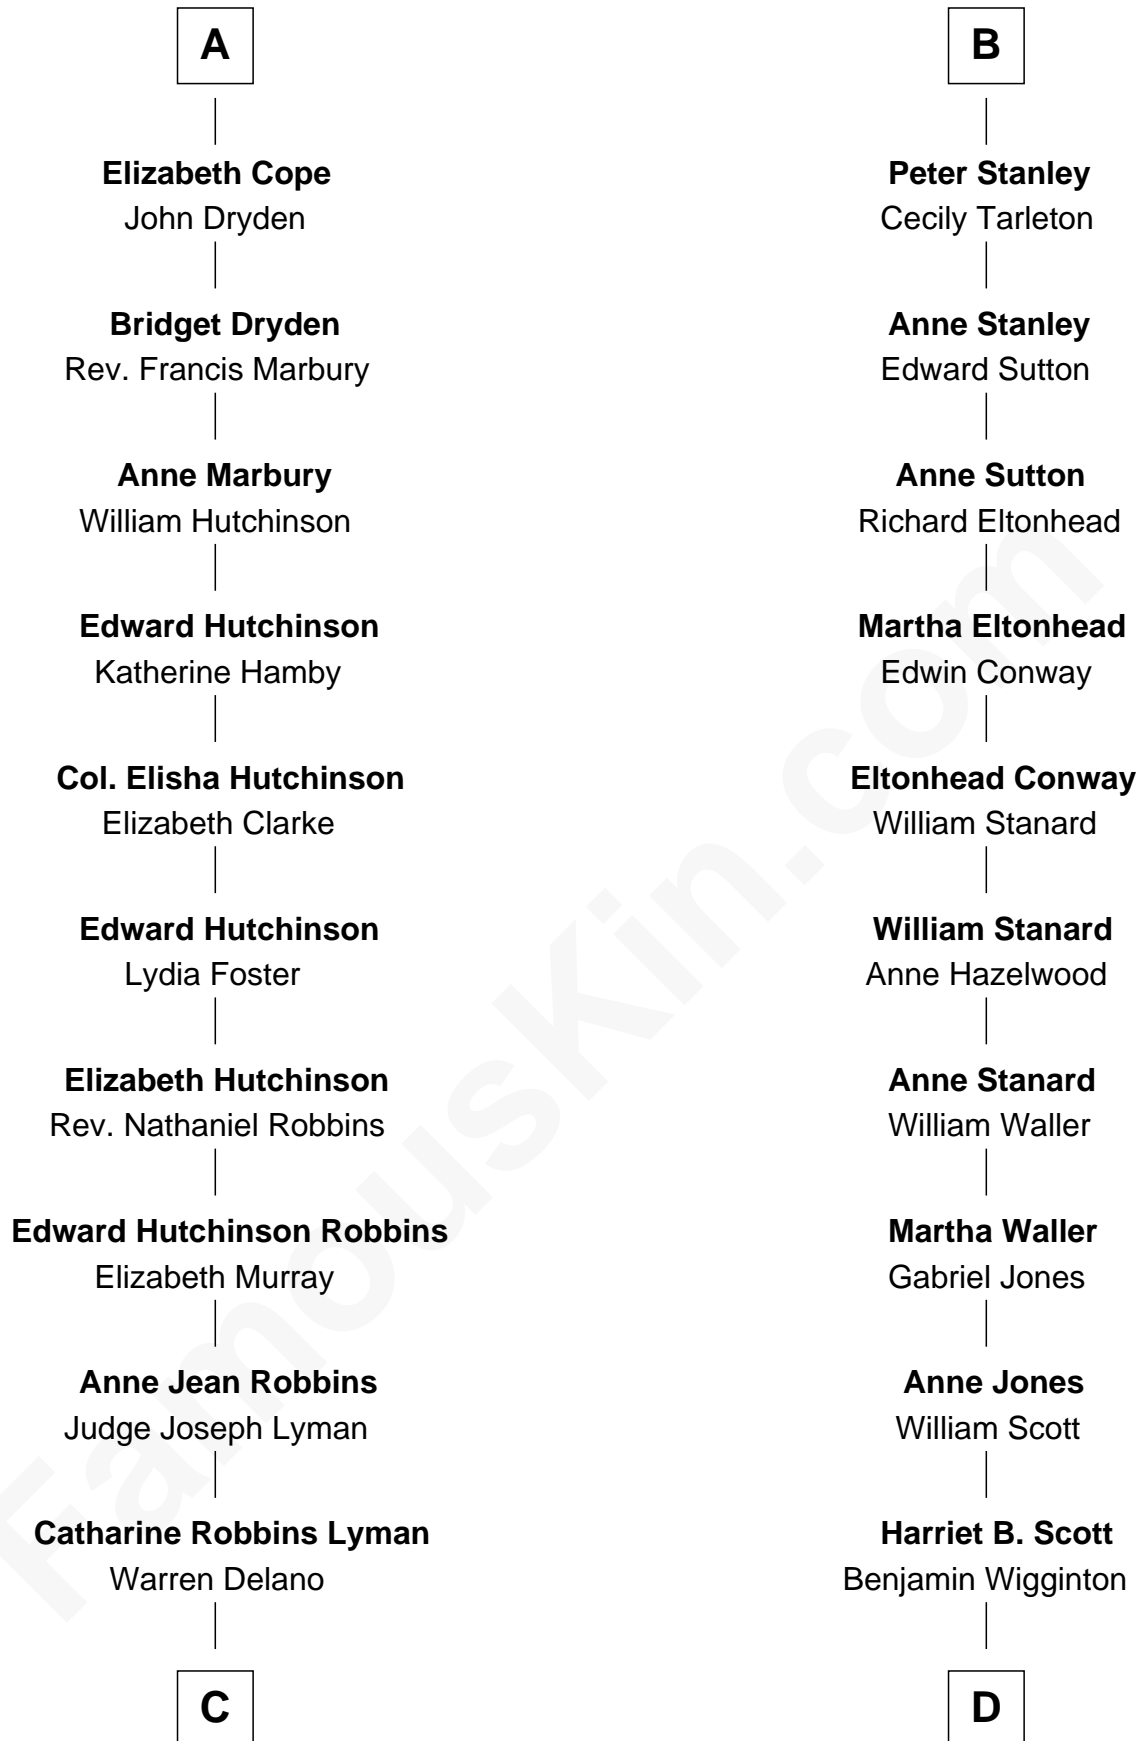

FamousKin.com
Relationship Chart of
Franklin D. Roosevelt
32nd U.S. President

18th cousin 1 time removed of

Edith (Bolling) Wilson
First Lady of President Woodrow Wilson

C

Sara Delano
James Roosevelt

Franklin D. Roosevelt
32nd U.S. President

D

Anne E. Wigginton
Archibald Bolling

William Holcombe Bolling
Sarah Spiers White

Edith (Bolling) Wilson
First Lady of Woodrow Wilson

FamousKin.com