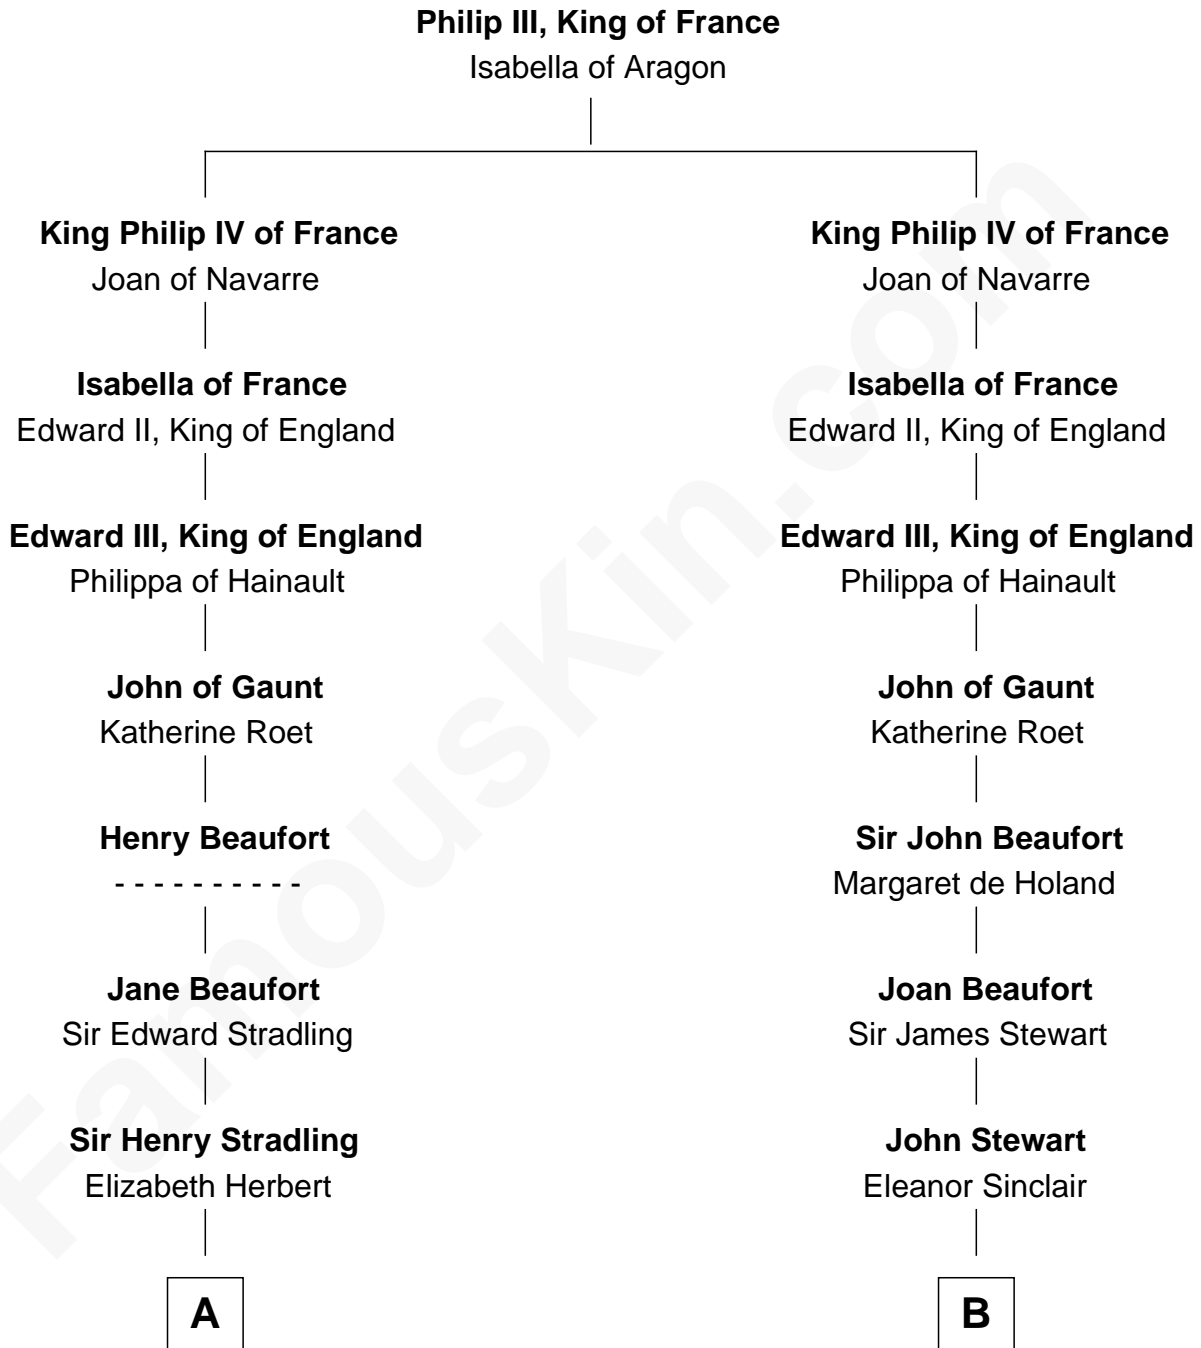

FamousKin.com
Relationship Chart of
Franklin D. Roosevelt
32nd U.S. President

19th cousin 2 times removed of

Edith (Bolling) Wilson
First Lady of President Woodrow Wilson

C

Rebecca Smith

John Aspinwall

John Aspinwall

Susan Howland

Mary Rebecca Aspinwall

Isaac Daniel Roosevelt

James Roosevelt

Sara Delano

Franklin D. Roosevelt

32nd U.S. President

D