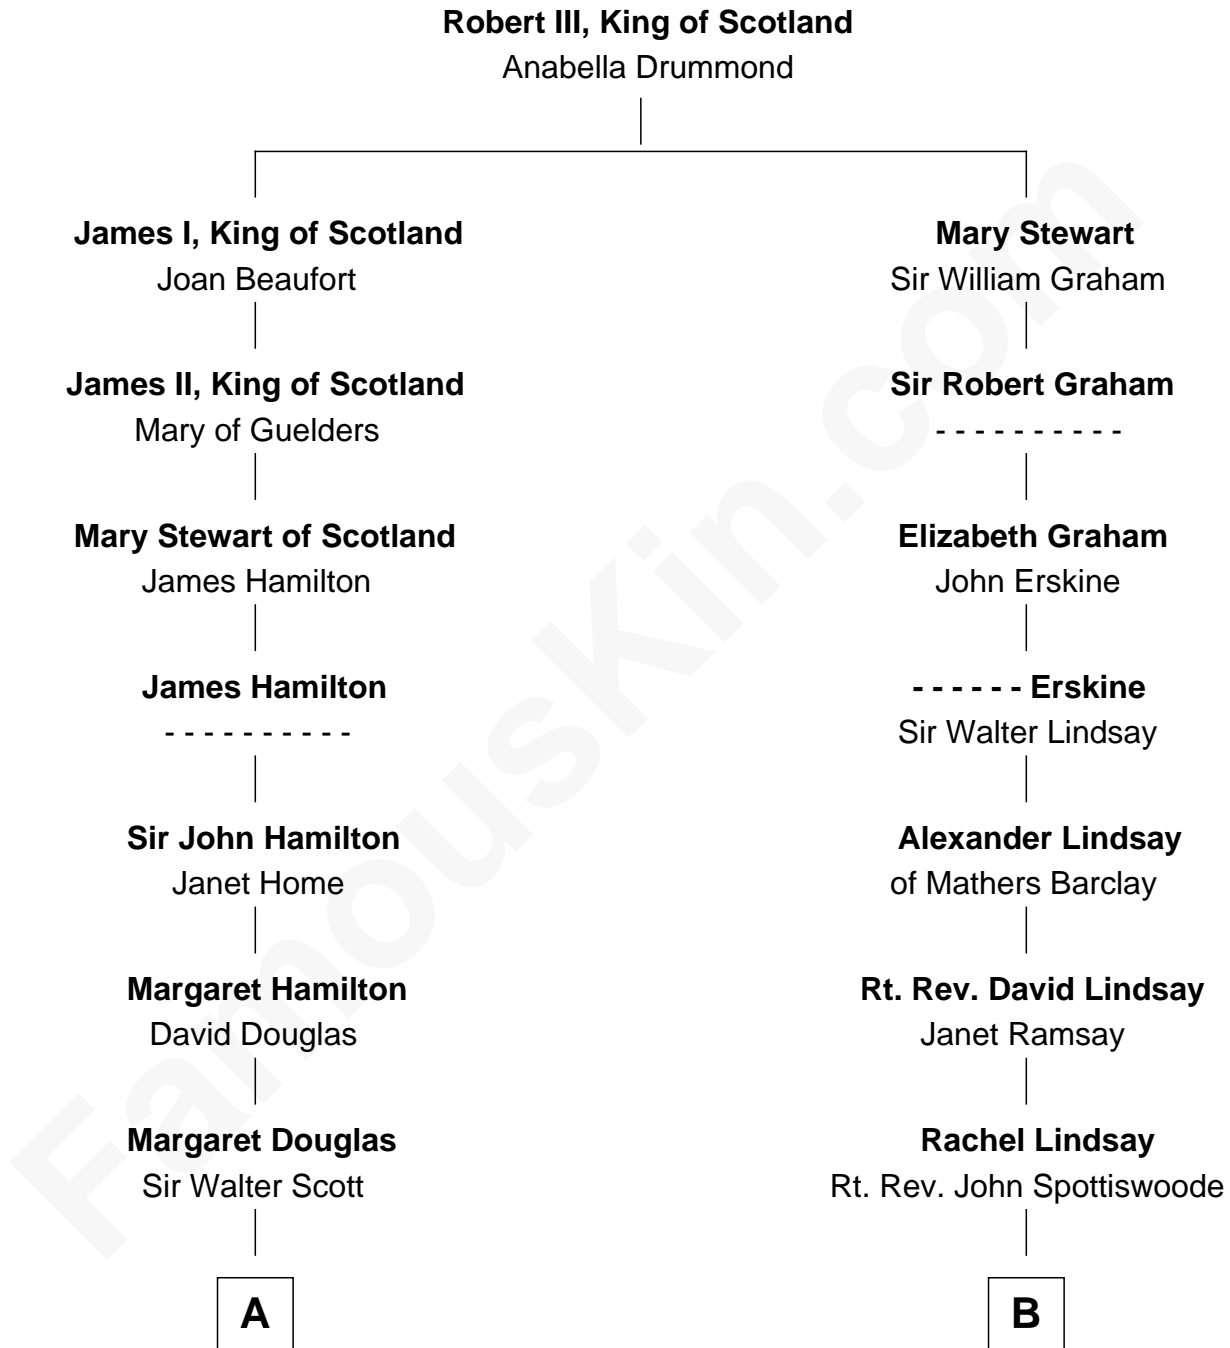

**FamousKin.com**  
**Relationship Chart of**  
**Franklin D. Roosevelt**  
*32nd U.S. President*

15th cousin 3 times removed of  
**Edith (Bolling) Wilson**  
*First Lady of President Woodrow Wilson*

**C**

—  
**Sara Delano**  
James Roosevelt

—  
**Franklin D. Roosevelt**  
*32nd U.S. President*

FamousKin.com