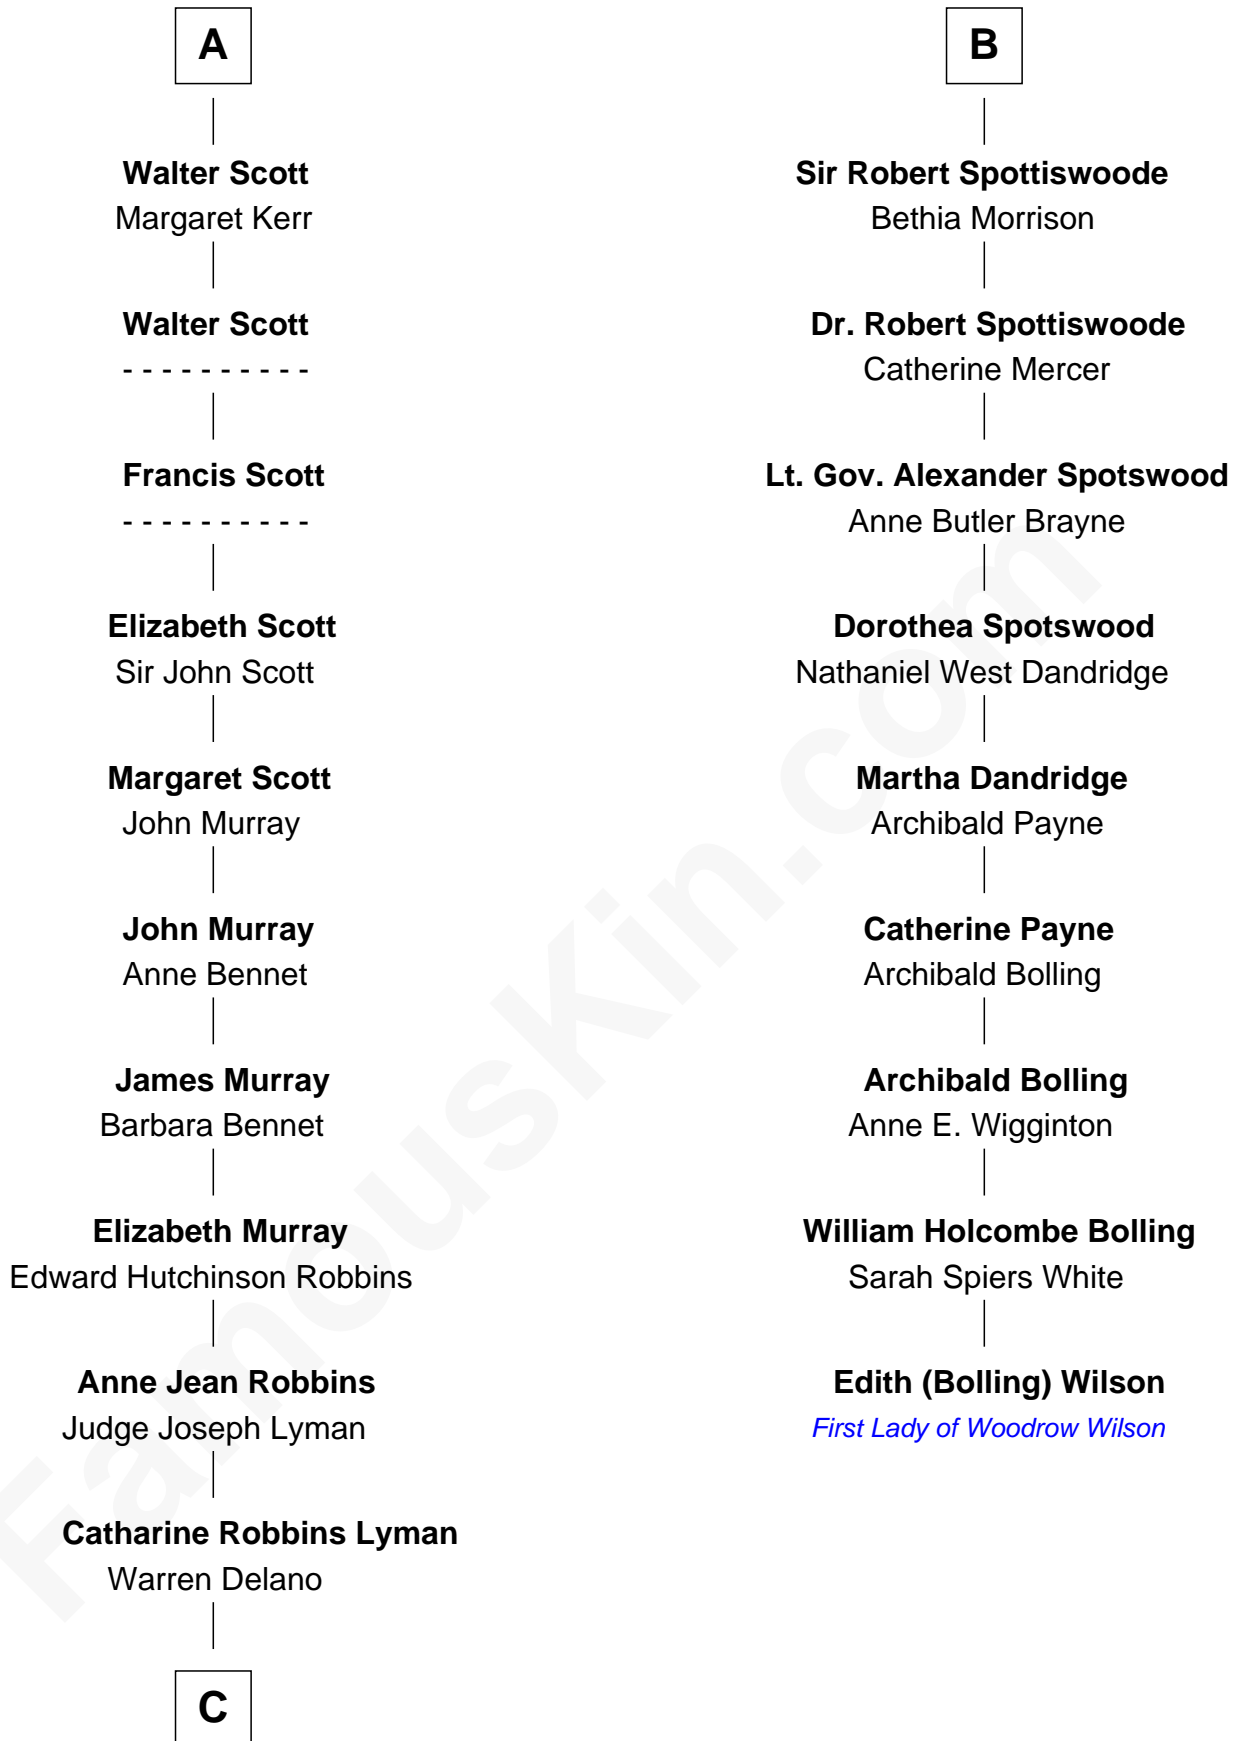

**FamousKin.com**  
**Relationship Chart of**  
**Franklin D. Roosevelt**  
*32nd U.S. President*

15th cousin 3 times removed of  
**Edith (Bolling) Wilson**  
*First Lady of President Woodrow Wilson*

**C**

—  
**Sara Delano**  
James Roosevelt

—  
**Franklin D. Roosevelt**  
*32nd U.S. President*

FamousKin.com