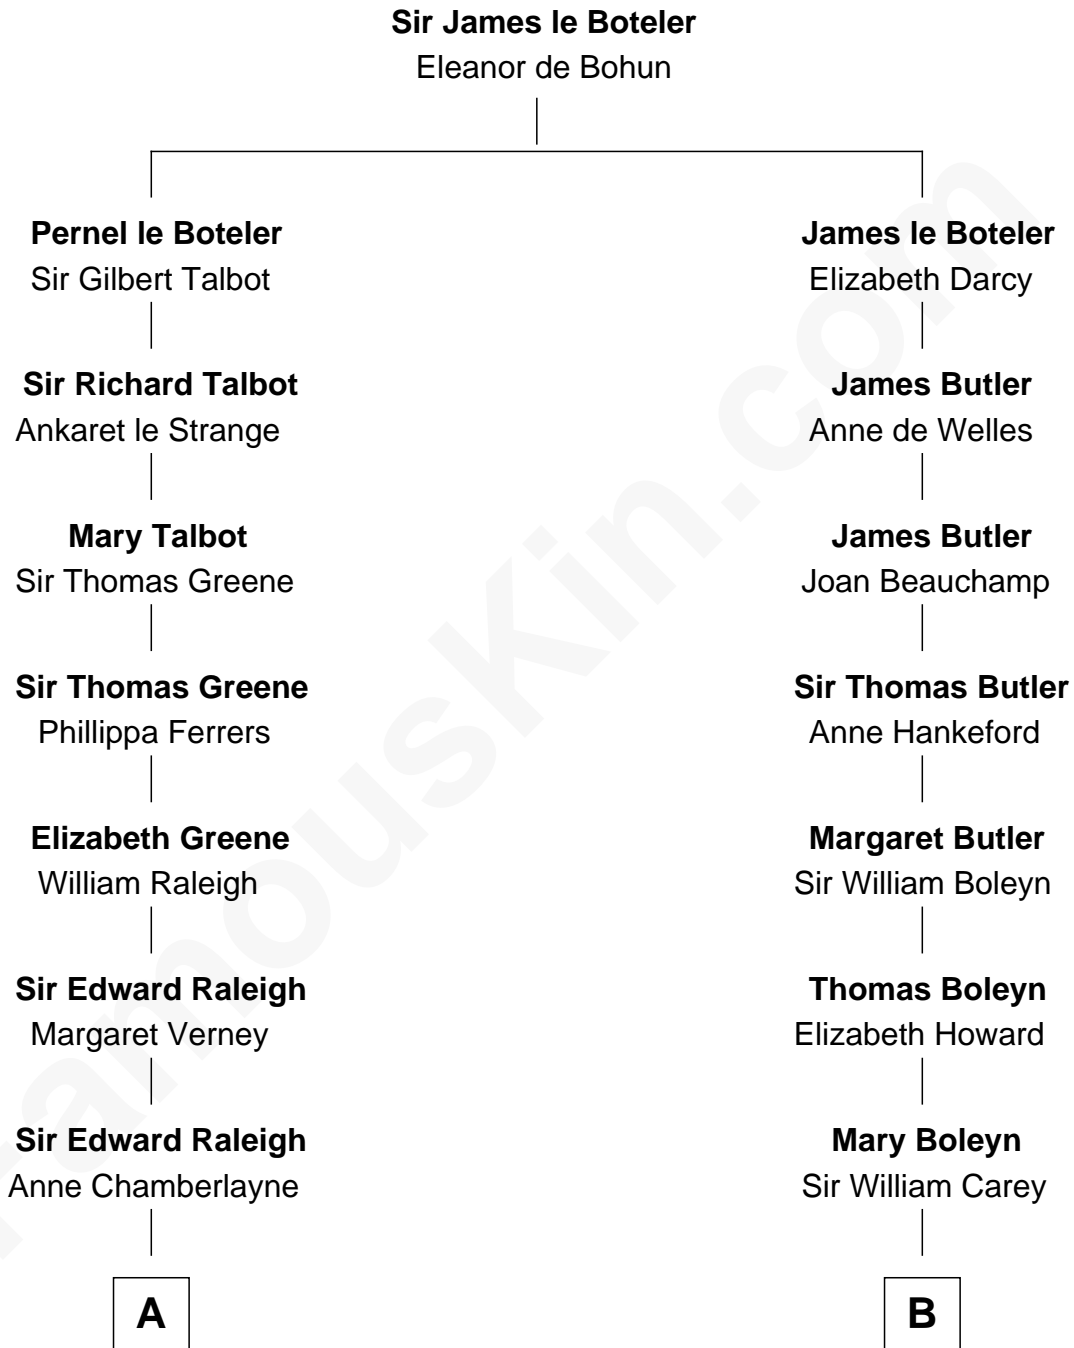

FamousKin.com
Relationship Chart of
Franklin D. Roosevelt
32nd U.S. President

18th cousin 1 time removed of

Edith (Bolling) Wilson
First Lady of President Woodrow Wilson

C

Catharine Robbins Lyman

Warren Delano

Sara Delano

James Roosevelt

Franklin D. Roosevelt

32nd U.S. President

D

William Holcombe Bolling

Sarah Spiers White

Edith (Bolling) Wilson