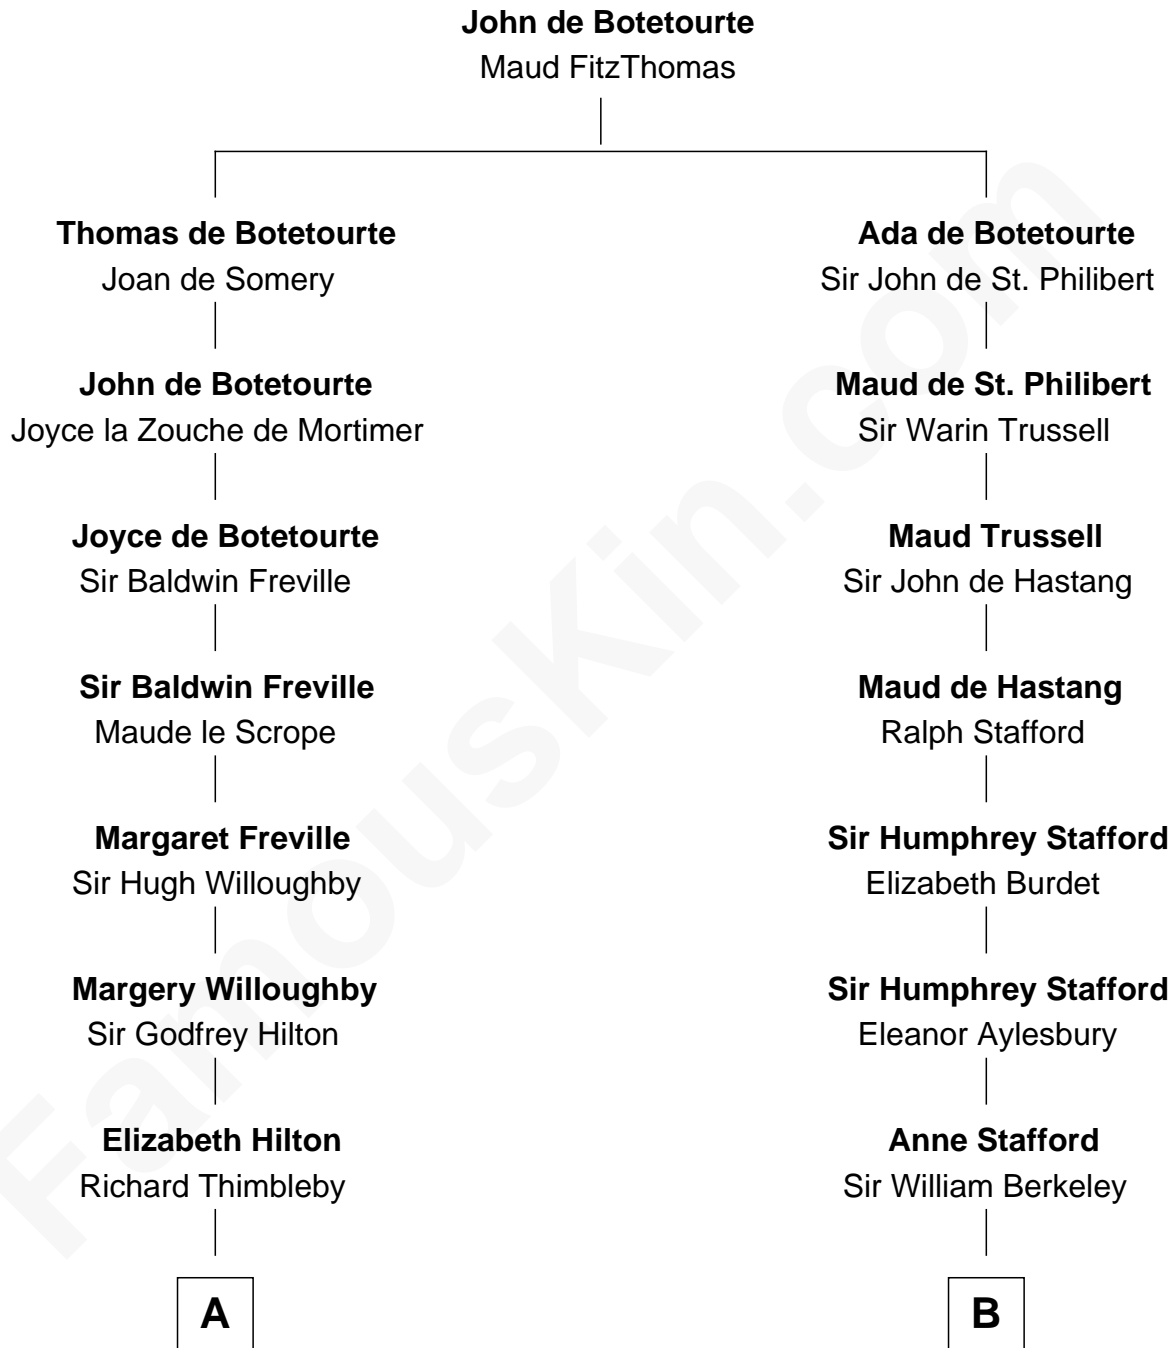

**FamousKin.com**  
**Relationship Chart of**  
**Franklin D. Roosevelt**  
*32nd U.S. President*

17th cousin 2 times removed of

**Samuel Prescott**  
*Completed Paul Revere's Midnight Ride*

**C**

—  
**Catharine Robbins Lyman**

Warren Delano

—  
**Sara Delano**

James Roosevelt

—  
**Franklin D. Roosevelt**

*32nd U.S. President*

FamousKin.com