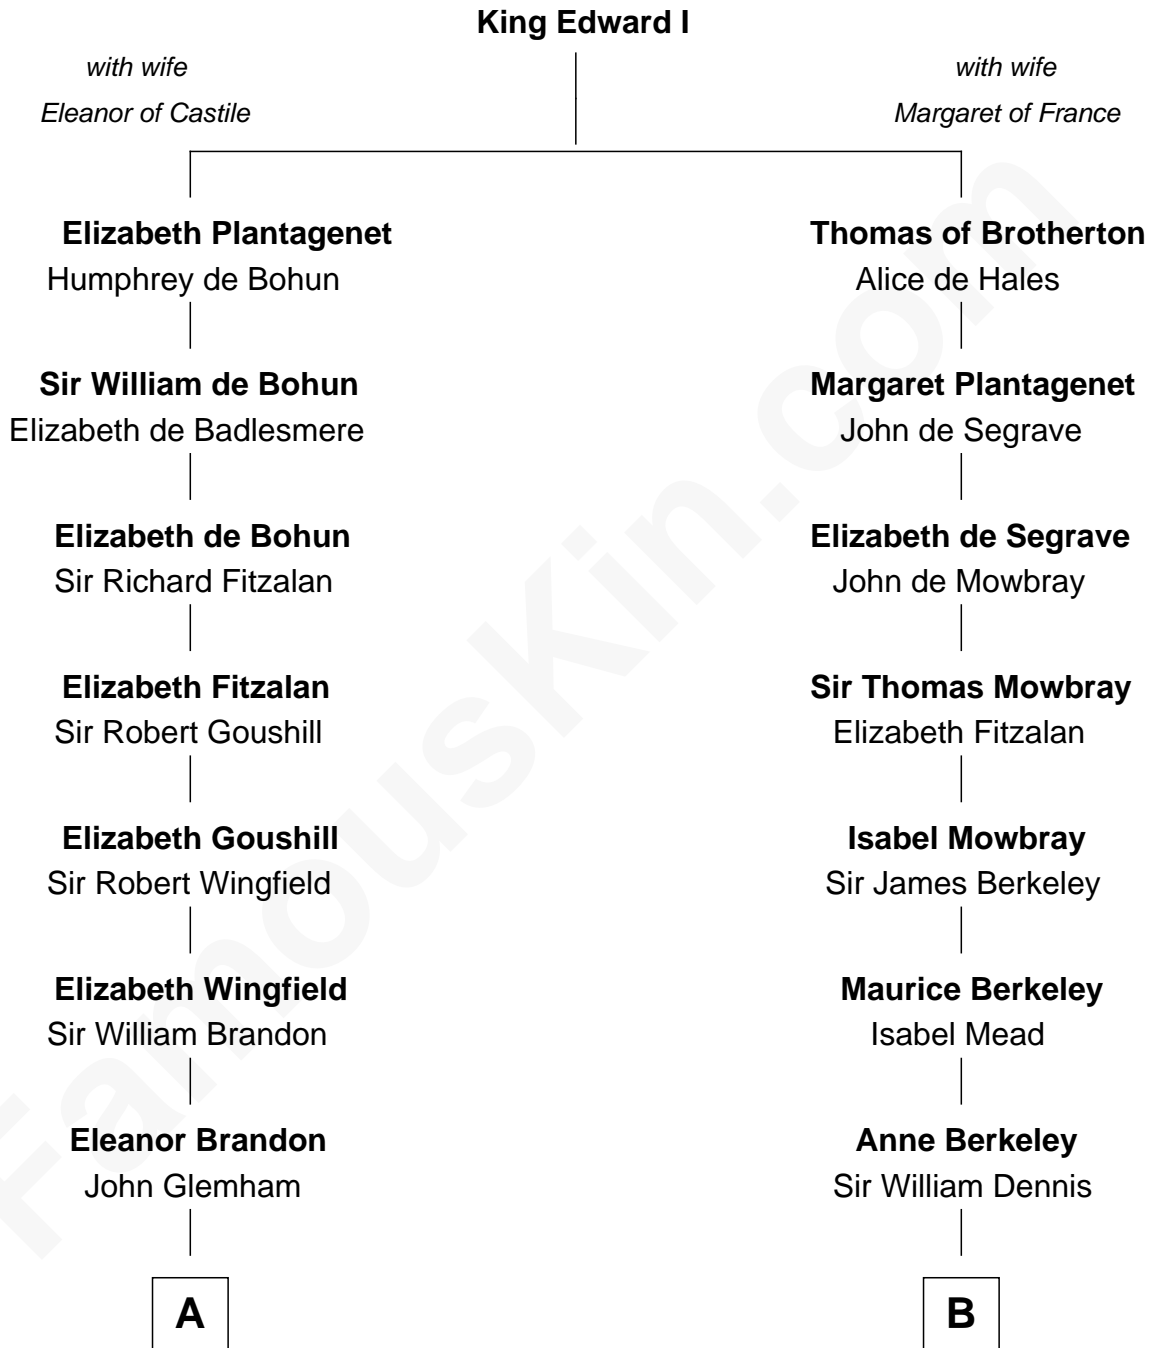

FamousKin.com
Relationship Chart of
Franklin D. Roosevelt
32nd U.S. President

16th cousin 3 times removed of

Samuel Prescott

Completed Paul Revere's Midnight Ride

C

—
Warren Delano
Catharine Robbins Lyman

—
Sara Delano
James Roosevelt

—
Franklin D. Roosevelt
32nd U.S. President

FamousKin.com