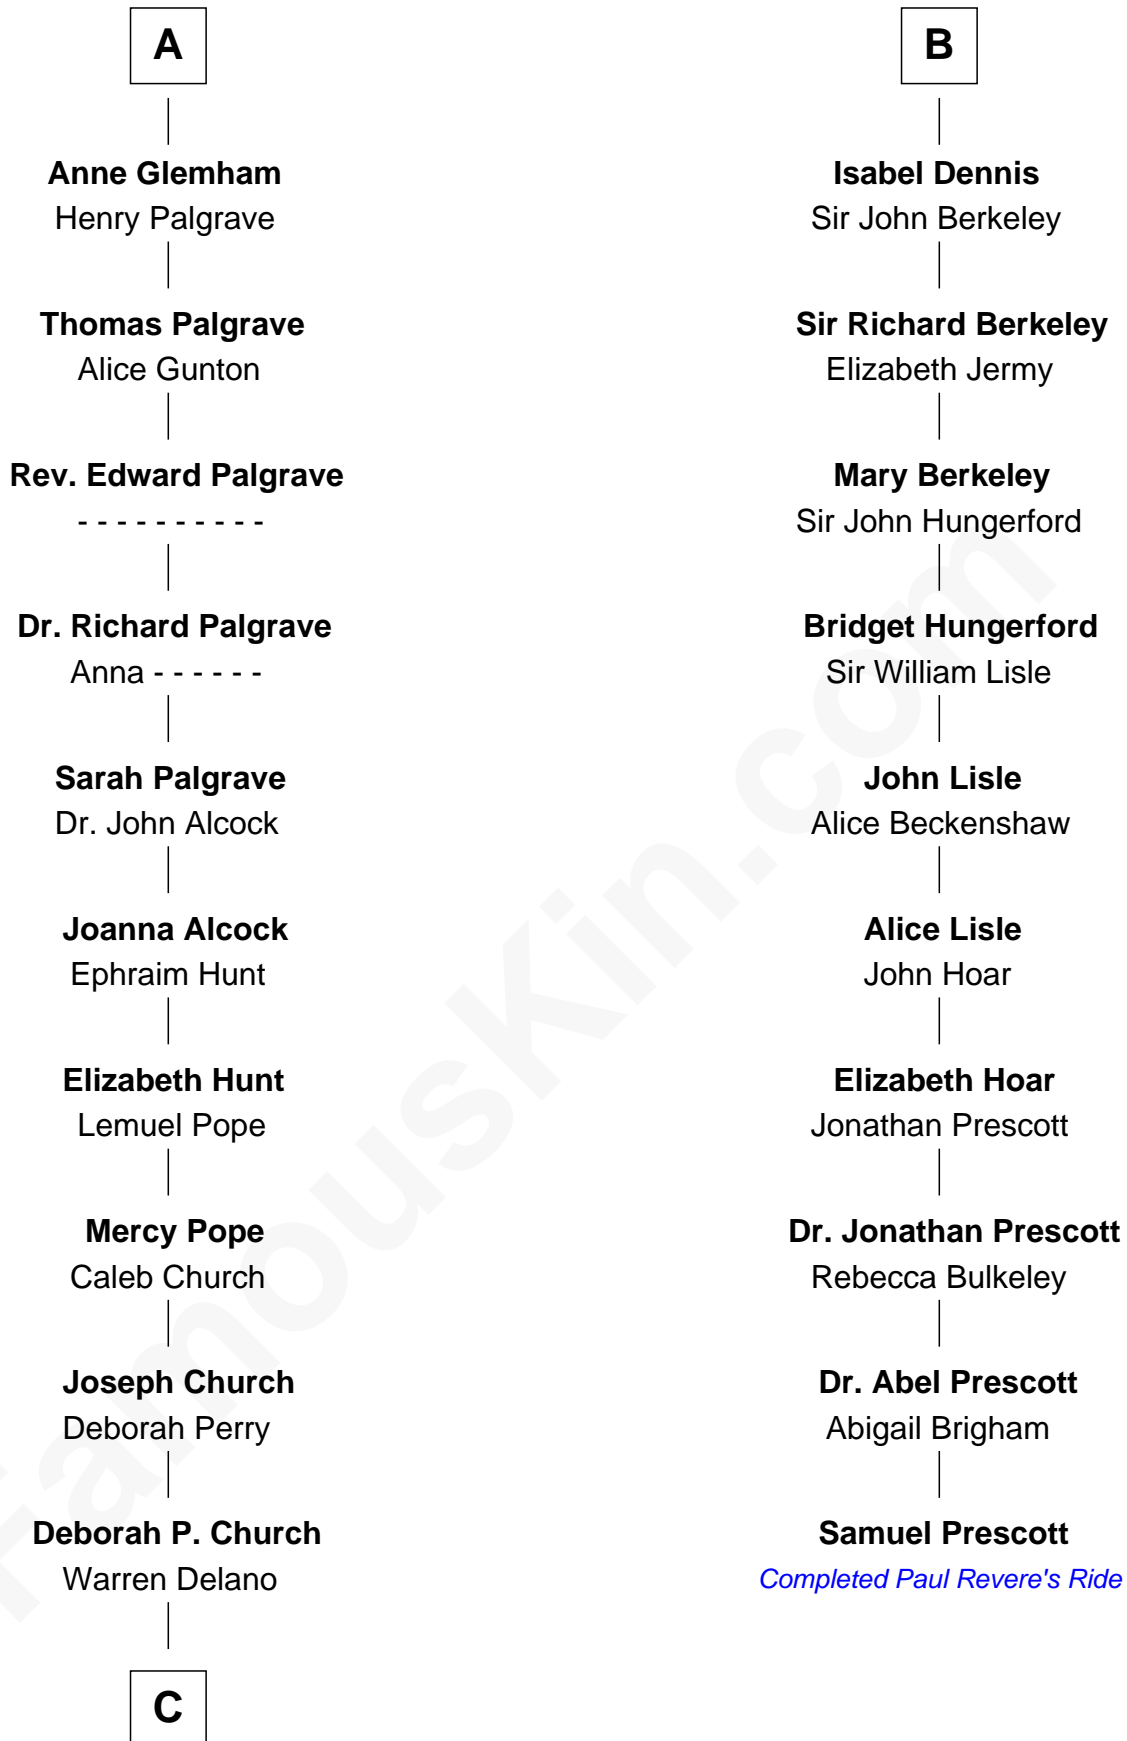

FamousKin.com
Relationship Chart of
Franklin D. Roosevelt
32nd U.S. President

16th cousin 3 times removed of

Samuel Prescott

Completed Paul Revere's Midnight Ride

C

—
Warren Delano
Catharine Robbins Lyman

—
Sara Delano
James Roosevelt

—
Franklin D. Roosevelt
32nd U.S. President

FamousKin.com