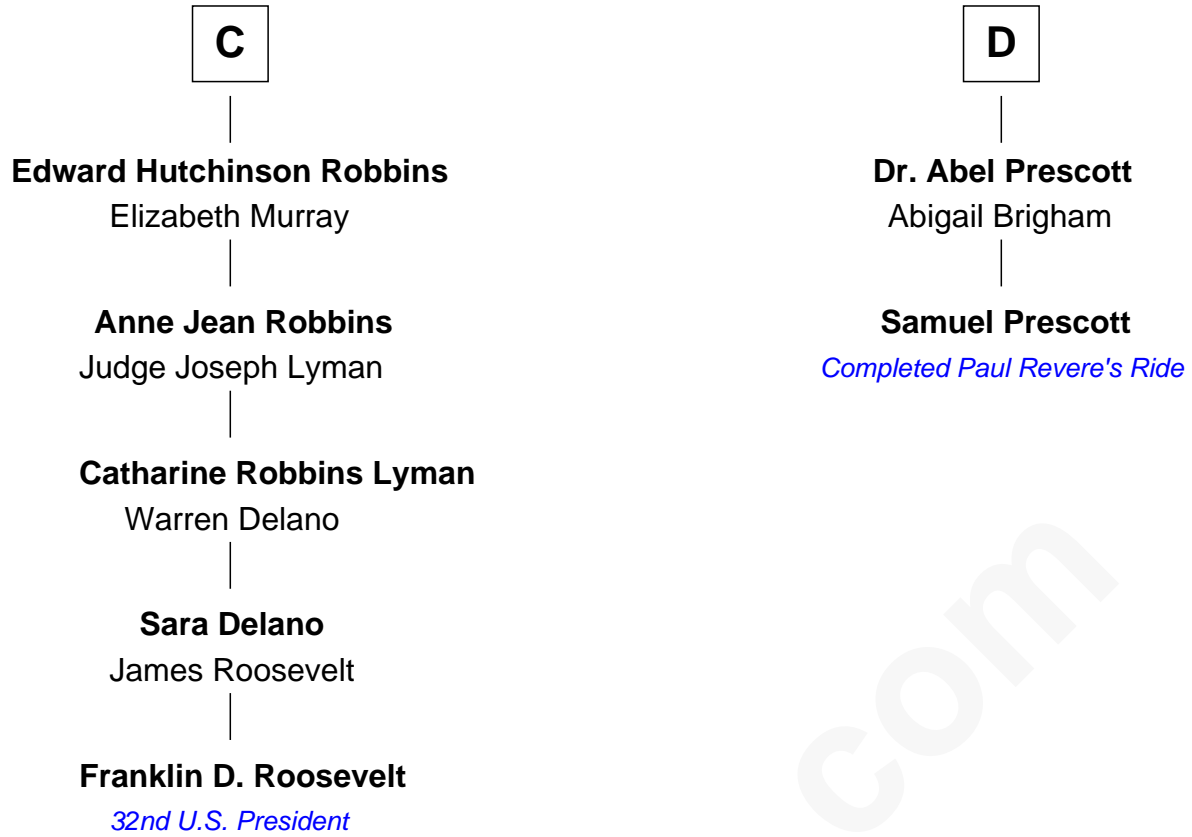

FamousKin.com
Relationship Chart of
Franklin D. Roosevelt
32nd U.S. President

18th cousin 3 times removed of

Samuel Prescott
Completed Paul Revere's Midnight Ride

FamousKin.com