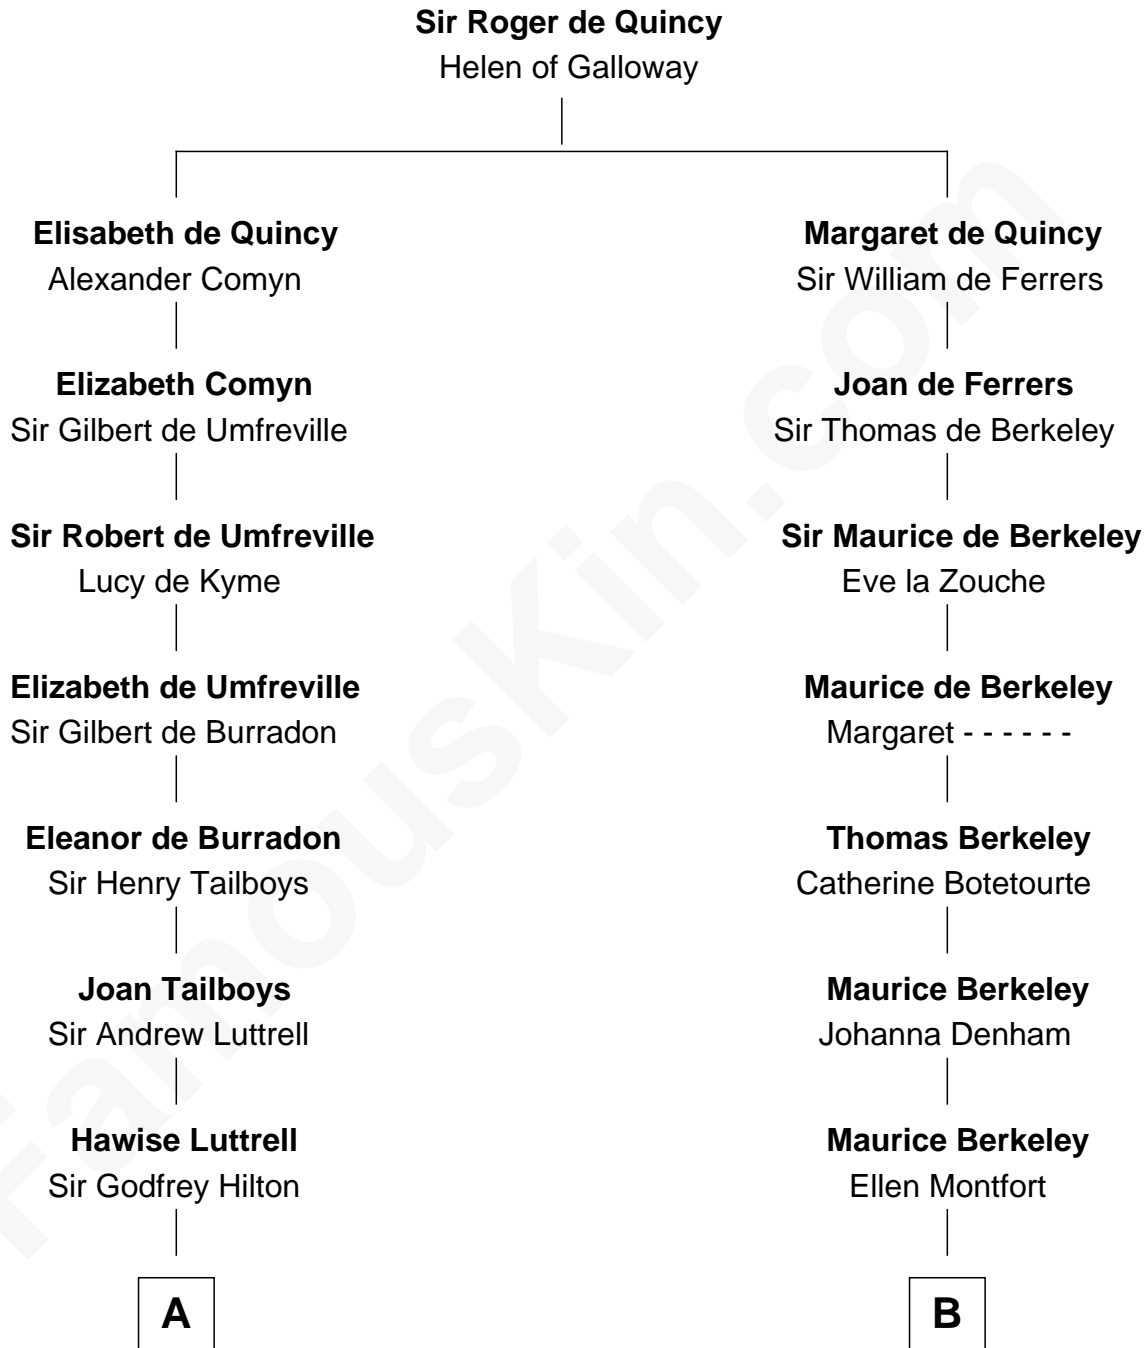

FamousKin.com
Relationship Chart of
Franklin D. Roosevelt
32nd U.S. President

18th cousin 3 times removed of

Samuel Prescott
Completed Paul Revere's Midnight Ride

FamousKin.com