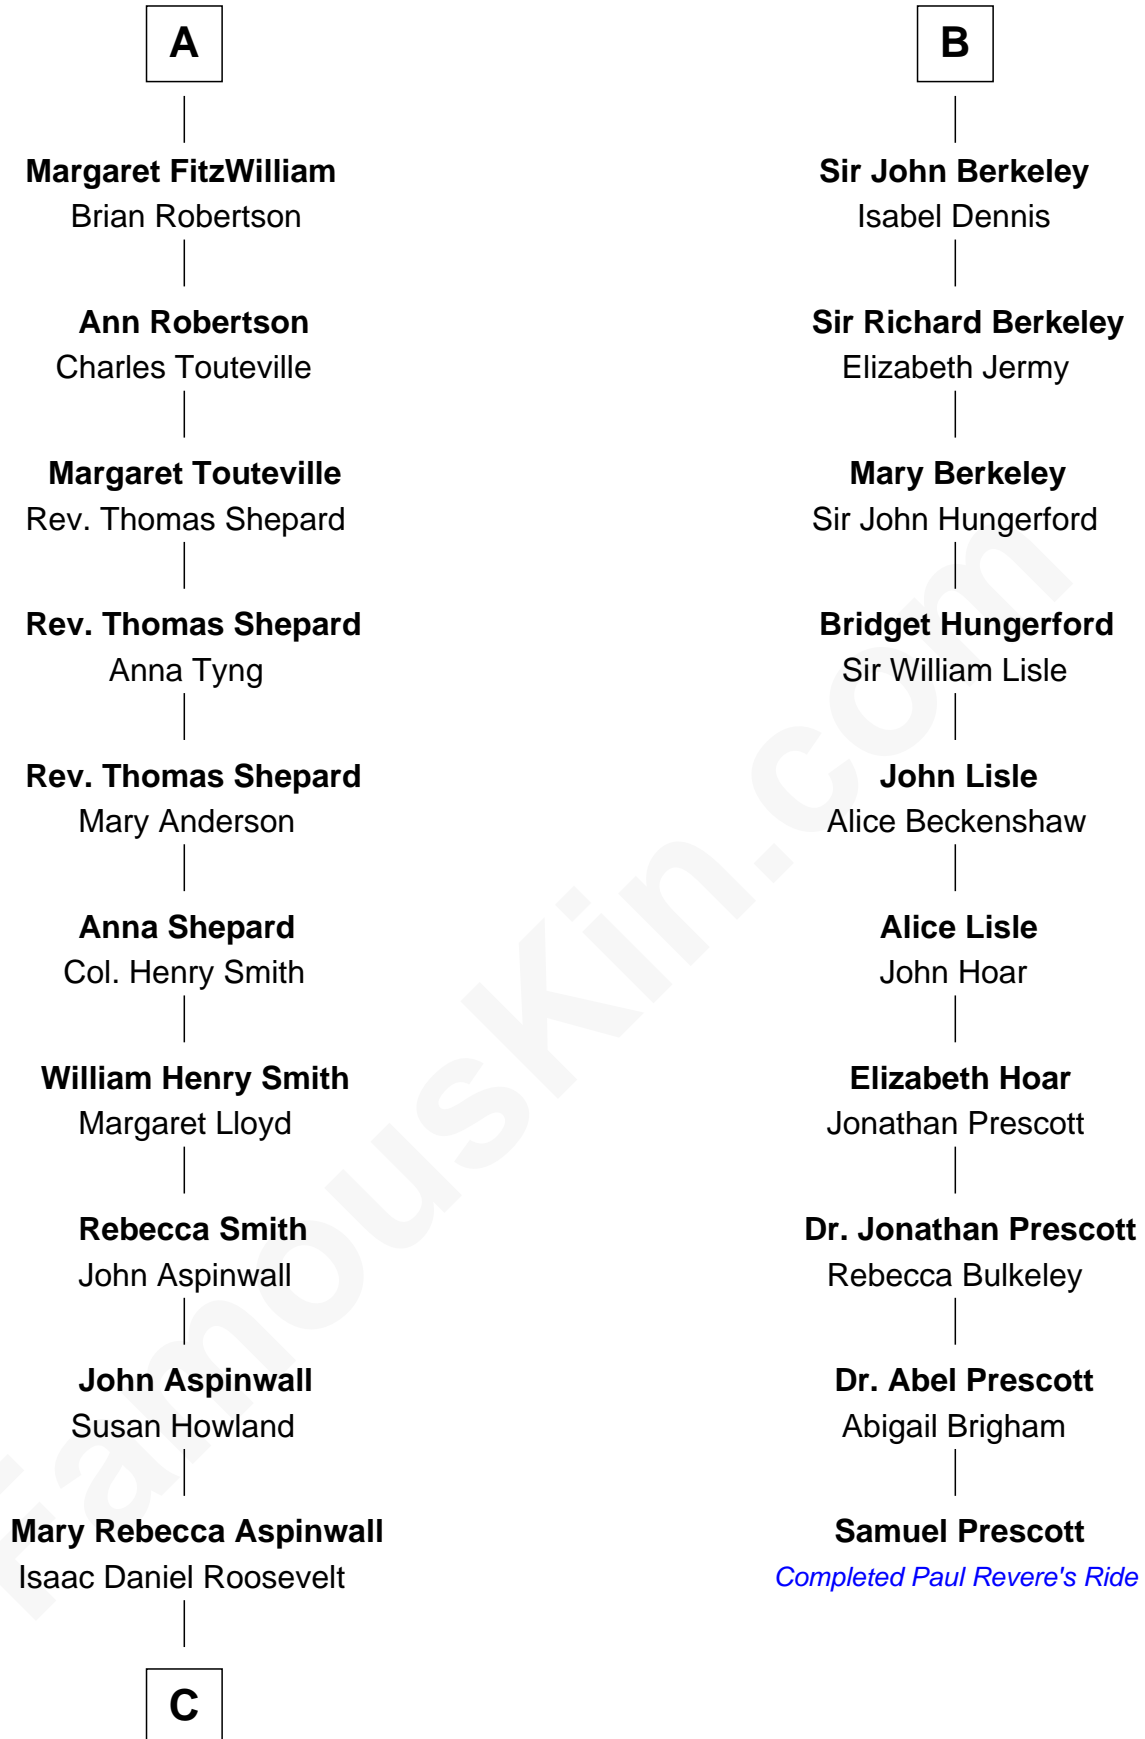

FamousKin.com
Relationship Chart of
Franklin D. Roosevelt
32nd U.S. President

16th cousin 2 times removed of

Samuel Prescott

Completed Paul Revere's Midnight Ride

Eudo la Zouche
 Milicent de Cantilupe

C

James Roosevelt

Sara Delano

Franklin D. Roosevelt

32nd U.S. President

FamousKin.com