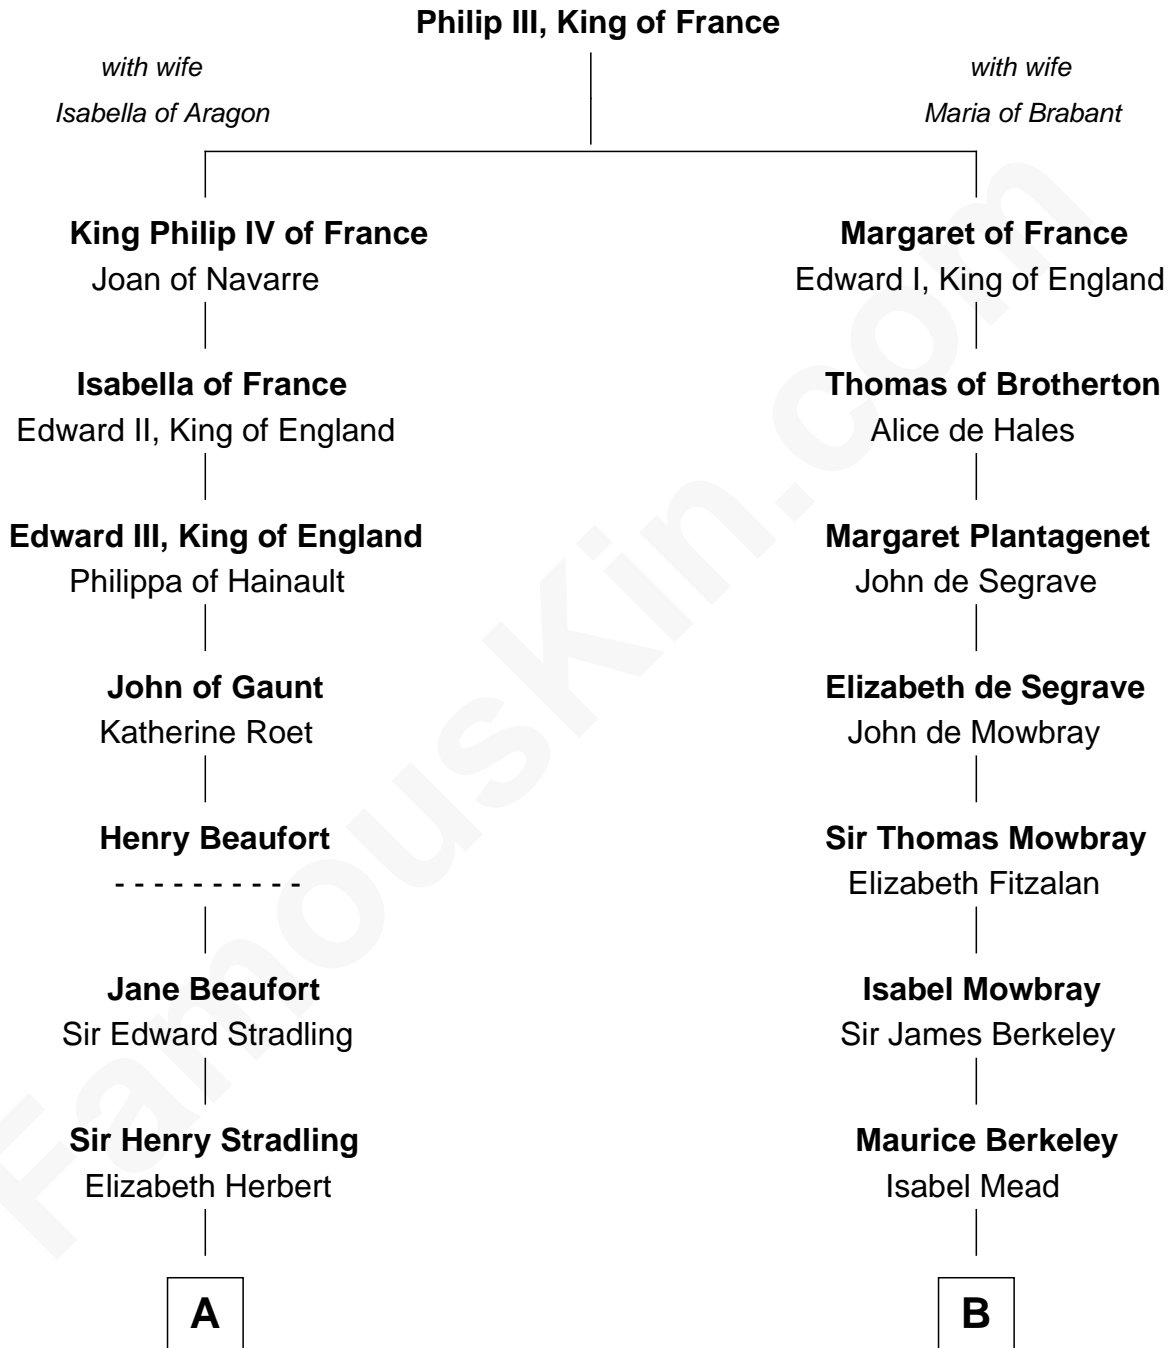

**FamousKin.com**  
**Relationship Chart of**  
**Franklin D. Roosevelt**  
*32nd U.S. President*

17th cousin 4 times removed of

**Samuel Prescott**  
*Completed Paul Revere's Midnight Ride*

**C**

Rebecca Smith

John Aspinwall

John Aspinwall

Susan Howland

Mary Rebecca Aspinwall

Isaac Daniel Roosevelt

James Roosevelt

Sara Delano

Franklin D. Roosevelt

*32nd U.S. President*

FamousKin.com