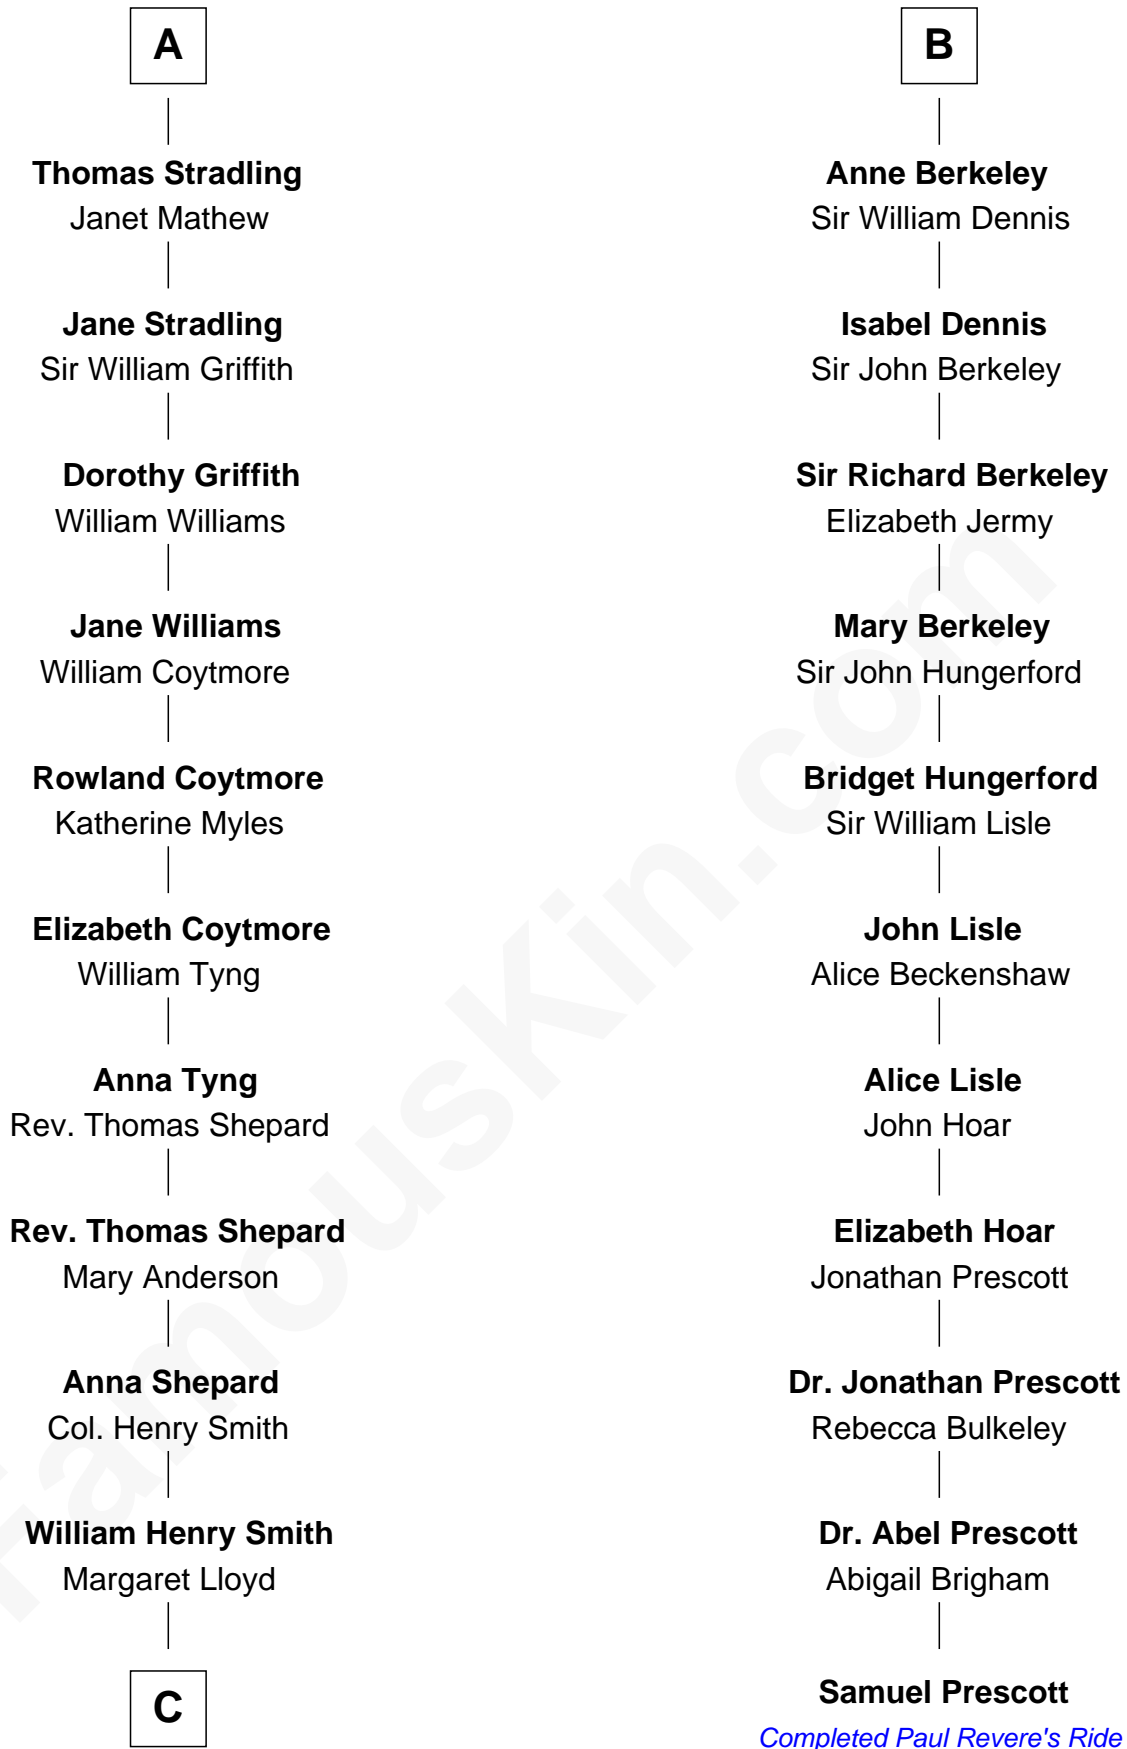

**FamousKin.com**  
**Relationship Chart of**  
**Franklin D. Roosevelt**  
*32nd U.S. President*

17th cousin 4 times removed of

**Samuel Prescott**  
*Completed Paul Revere's Midnight Ride*

**C**

Rebecca Smith

John Aspinwall

John Aspinwall

Susan Howland

Mary Rebecca Aspinwall

Isaac Daniel Roosevelt

James Roosevelt

Sara Delano

Franklin D. Roosevelt

*32nd U.S. President*

FamousKin.com