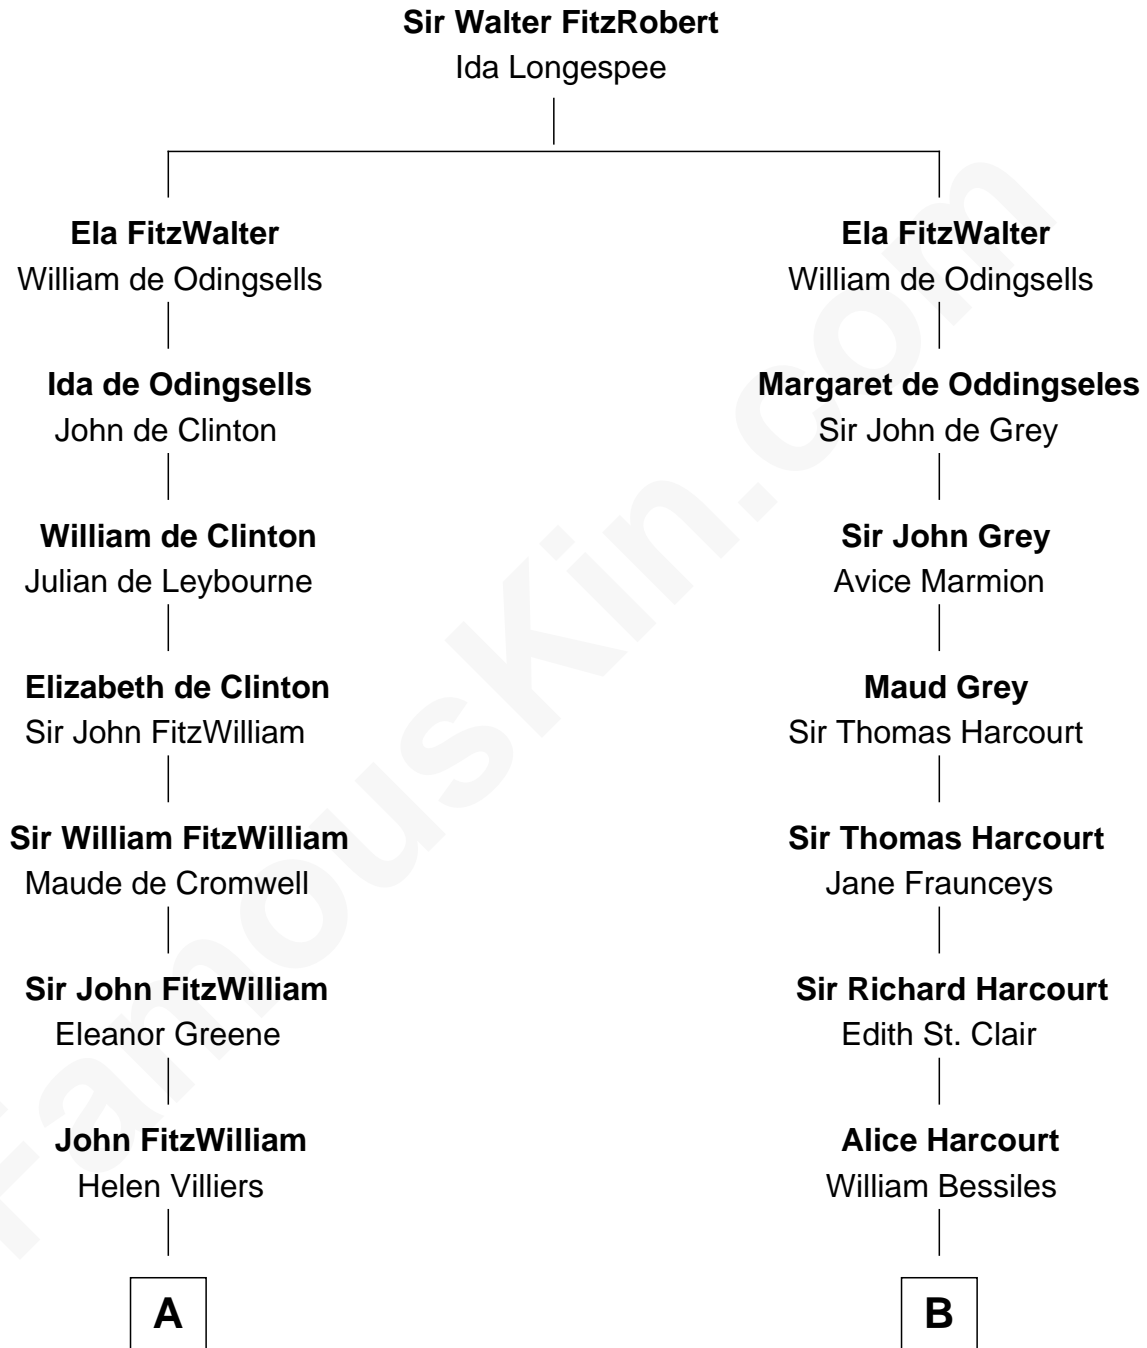

FamousKin.com
Relationship Chart of
Franklin D. Roosevelt
32nd U.S. President

19th cousin 1 time removed of
Milton Bradley
Founder, Milton Bradley Company

C

John Aspinwall
Susan Howland

Mary Rebecca Aspinwall
Isaac Daniel Roosevelt

James Roosevelt
Sara Delano

Franklin D. Roosevelt
32nd U.S. President

D

Dudley Lyford
Betsey Smith

Fanny Lyford
Lewis Bradley

Milton Bradley
Founder, Milton Bradley Company

FamousKin.com