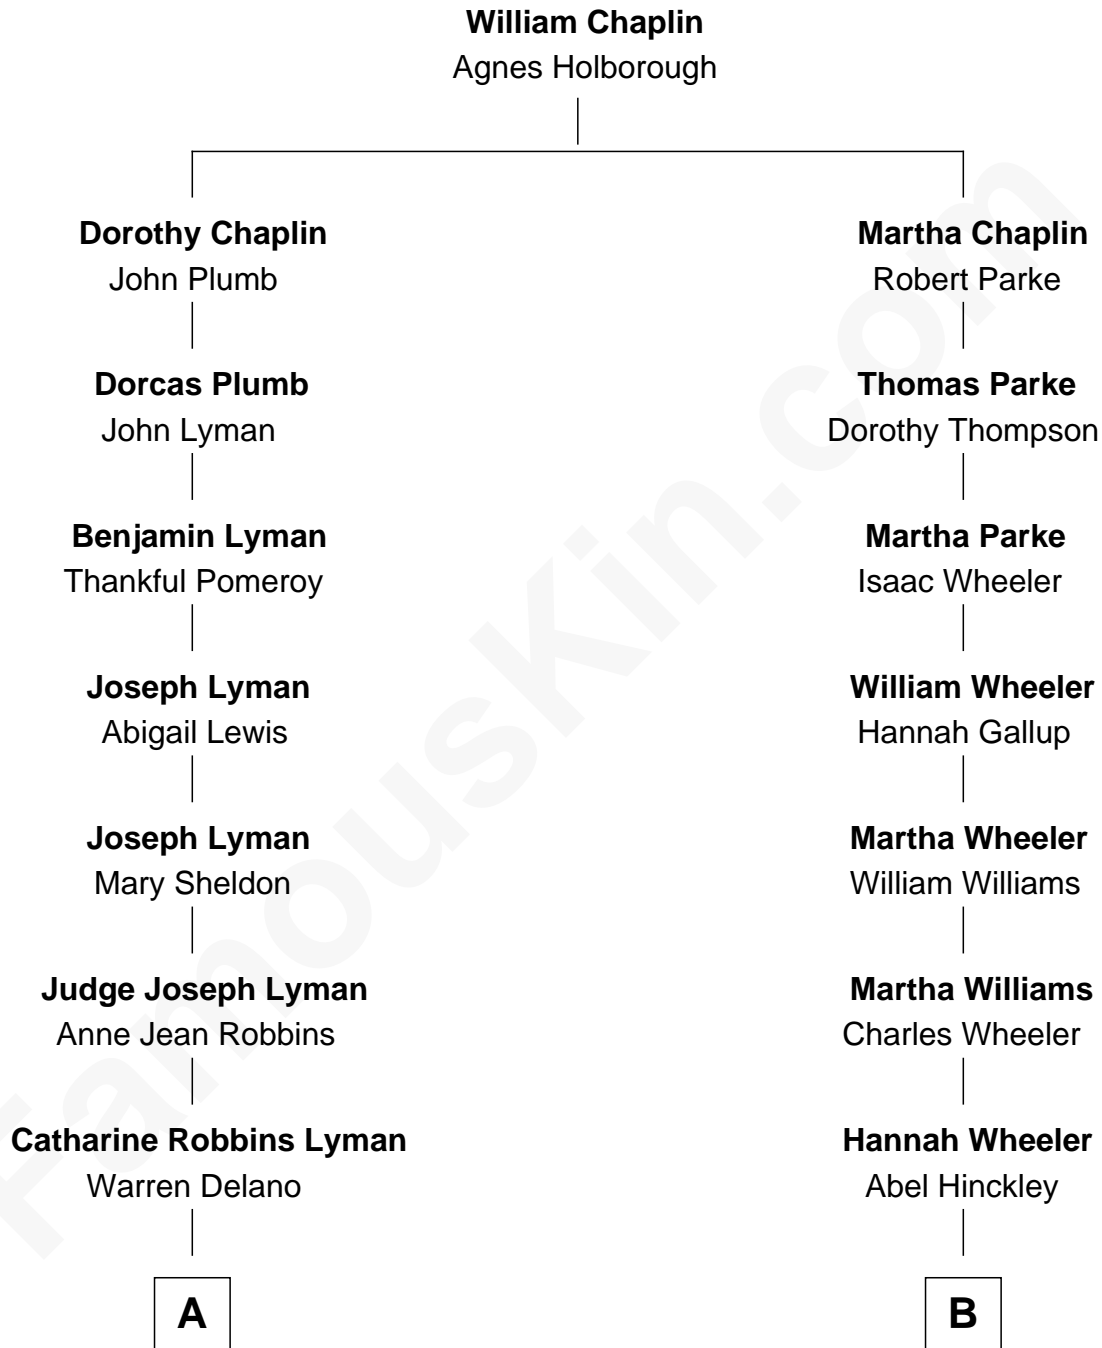

FamousKin.com
Relationship Chart of
Franklin D. Roosevelt
32nd U.S. President

8th cousin 3 times removed of
John Hinckley, Jr.
Shot President Ronald Reagan

A

Sara Delano
James Roosevelt

Franklin D. Roosevelt
32nd U.S. President

B

Alfred Hinckley
Eliza Stanley

Francis Edward Hinckley
Amelia Smith

Percival Porter Hinckley
Katherine Avilla Warnock

John Warnock Hinckley
Jo Ann Moore

John Hinckley, Jr.
Shot President Ronald Reagan