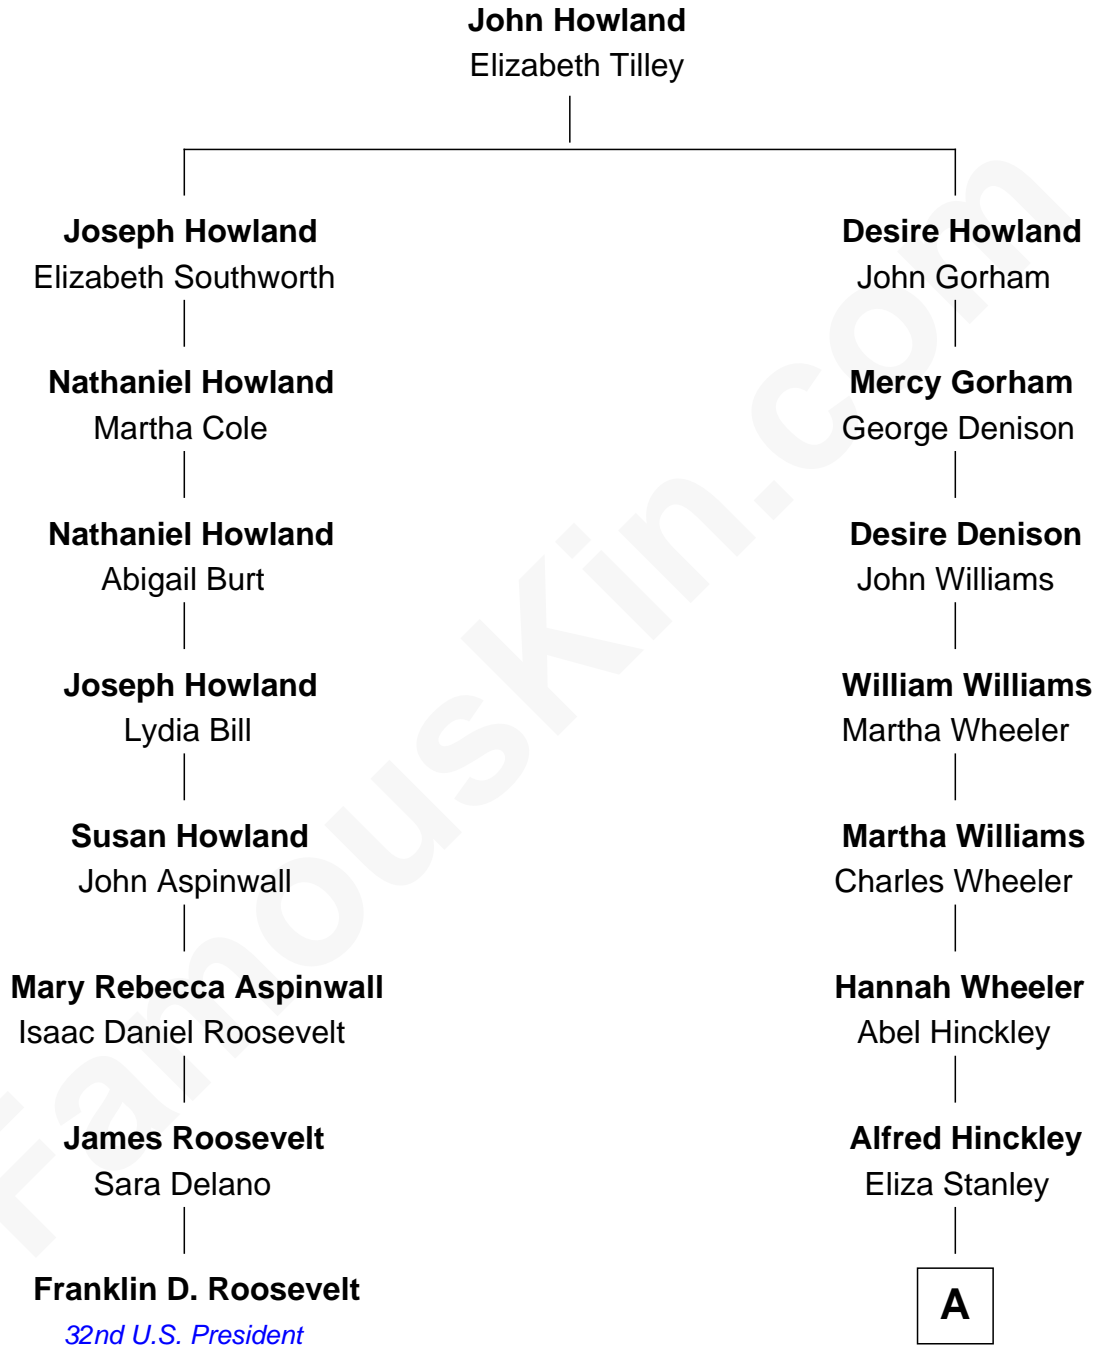

FamousKin.com
Relationship Chart of
Franklin D. Roosevelt
32nd U.S. President

7th cousin 3 times removed of
John Hinckley, Jr.
Shot President Ronald Reagan

A

Francis Edward Hinckley

Amelia Smith

Percival Porter Hinckley

Katherine Avilla Warnock

John Warnock Hinckley

Jo Ann Moore

John Hinckley, Jr.

Shot President Ronald Reagan