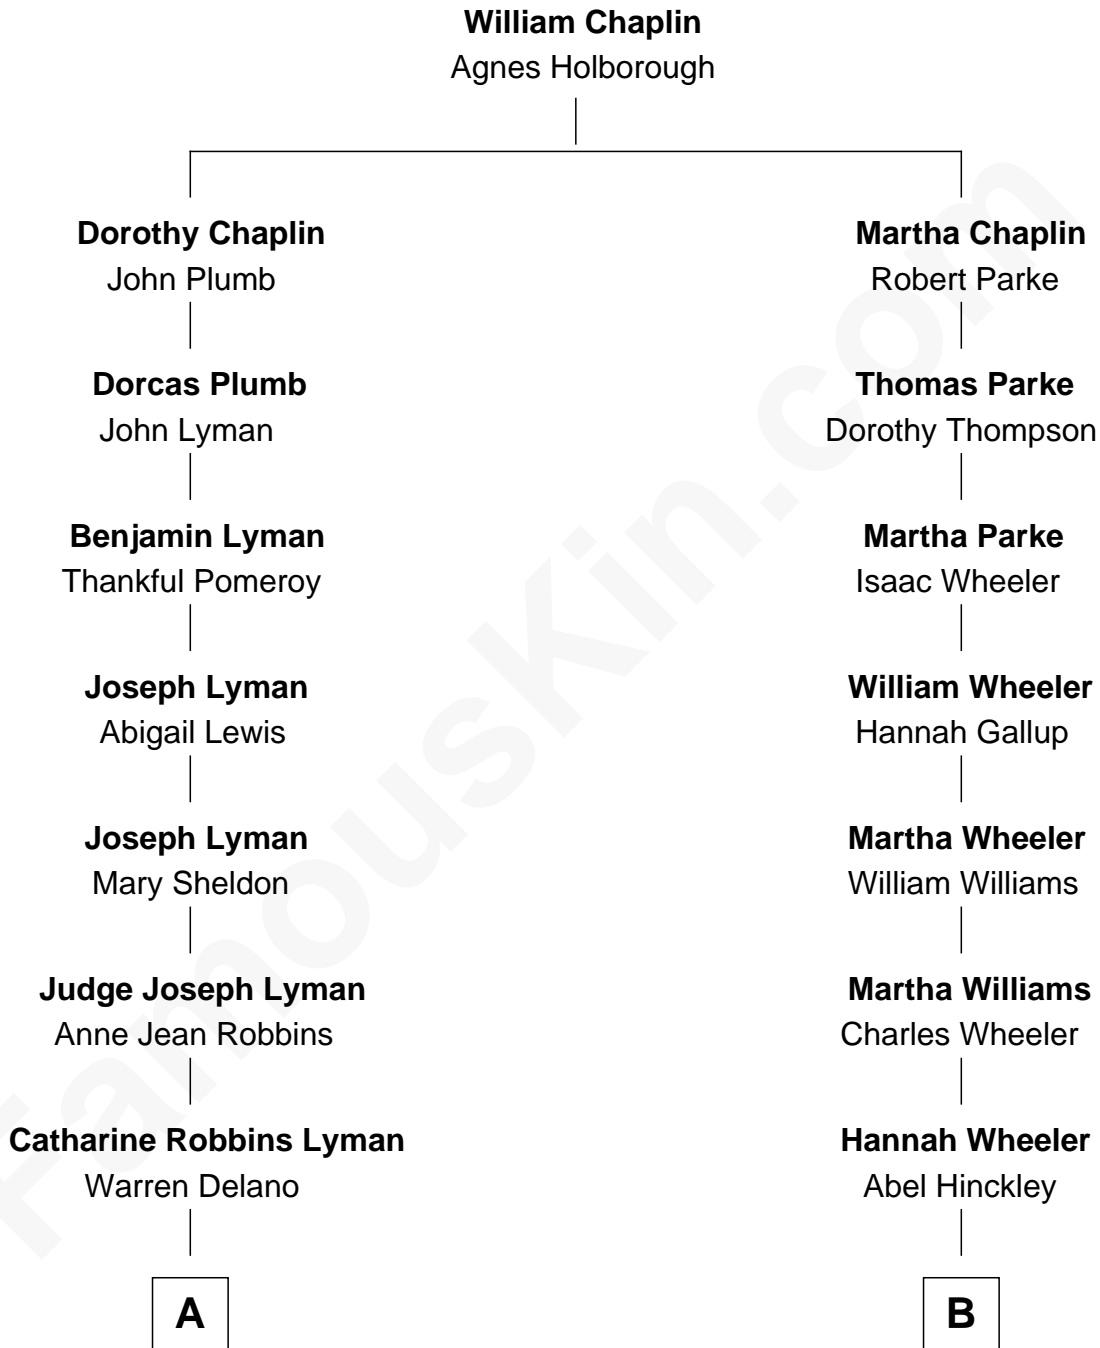

FamousKin.com
Relationship Chart of
Franklin D. Roosevelt
32nd U.S. President

University of Chicago

8th cousin of

Francis Edward Hinckley
Co-Founder, University of Chicago

A

Sara Delano
James Roosevelt

Franklin D. Roosevelt
32nd U.S. President

B

Alfred Hinckley
Eliza Stanley

Francis Edward Hinckley
Co-Founder, University of Chicago

FamousKin.com