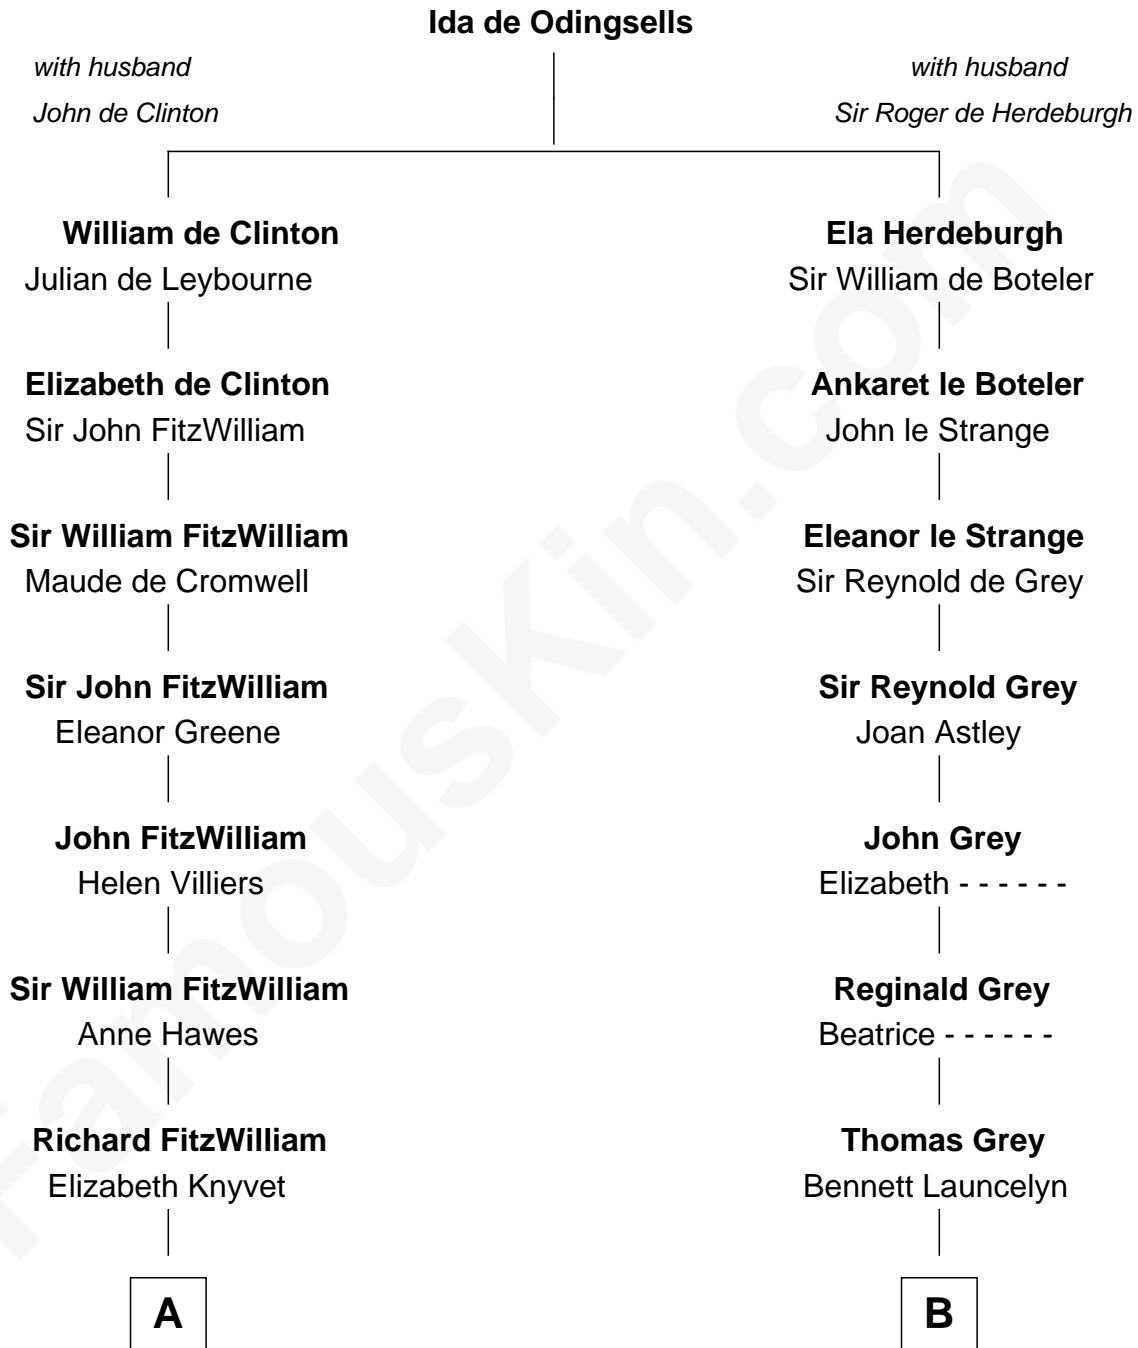

**FamousKin.com**  
**Relationship Chart of**  
**Franklin D. Roosevelt**  
*32nd U.S. President*

**18th cousin of**  
**J.P. Morgan**  
*American Banker and Art Collector*

**C**

**James Roosevelt**

Sara Delano

**Franklin D. Roosevelt**

*32nd U.S. President*

**D**

**Juliet Pierpont**

Junius Spencer Morgan

**J.P. Morgan**

*American Banker and Art Collector*

FamousKin.com