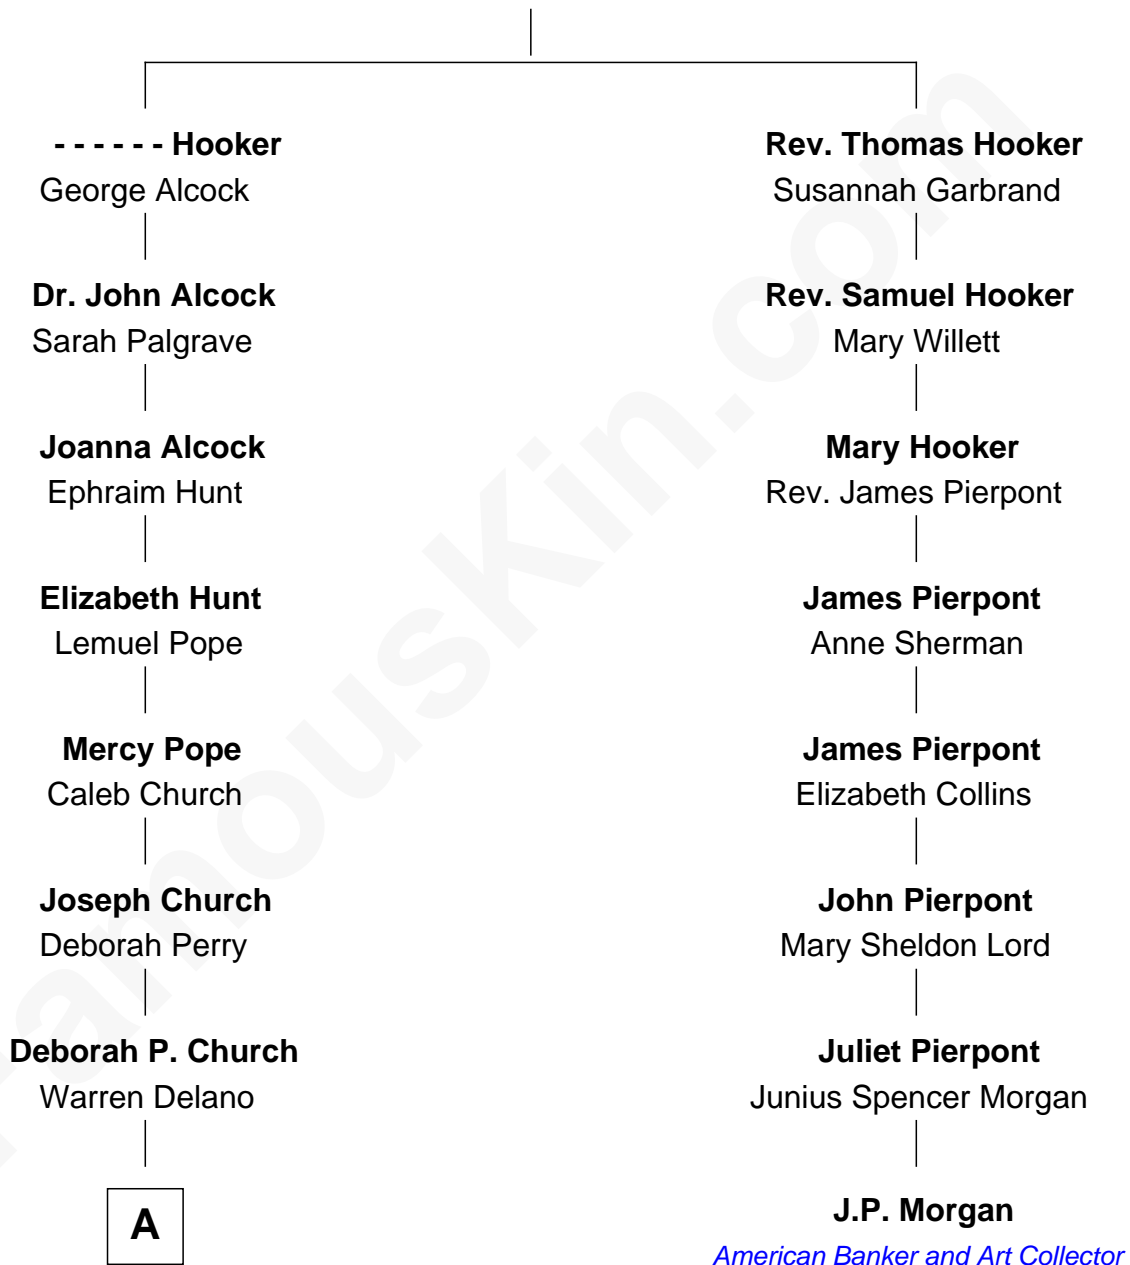

**FamousKin.com**  
**Relationship Chart of**  
**Franklin D. Roosevelt**  
*32nd U.S. President*

7th cousin 2 times removed of

**J.P. Morgan**  
*American Banker and Art Collector*

**Thomas Hooker**

-----

**A**

—  
**Warren Delano**  
Catharine Robbins Lyman

—  
**Sara Delano**  
James Roosevelt

—  
**Franklin D. Roosevelt**  
*32nd U.S. President*

FamousKin.com