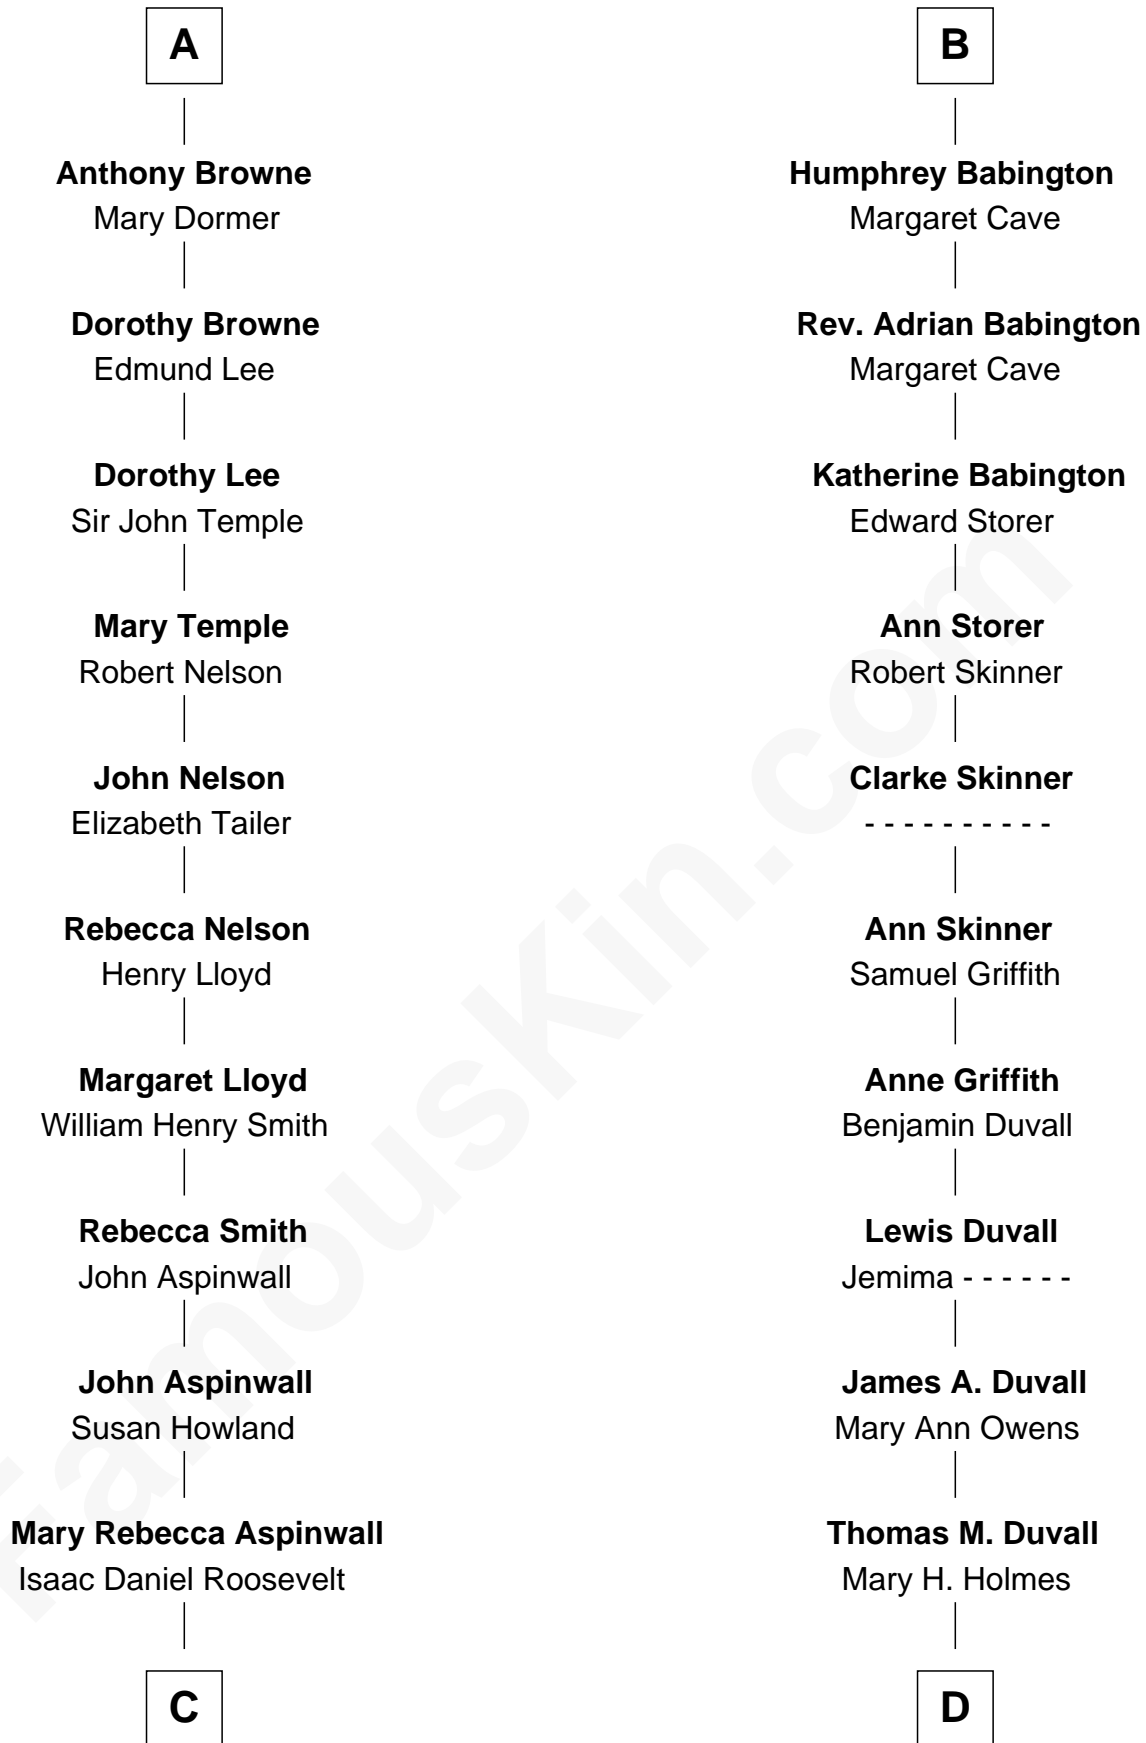

FamousKin.com
Relationship Chart of
Franklin D. Roosevelt
32nd U.S. President

18th cousin 3 times removed of

John Dye

TV and Movie Actor - "Touched by an Angel"

C

James Roosevelt

Sara Delano

Franklin D. Roosevelt

32nd U.S. President

D

Felix M. Duvall

Margaret E. Molloy

Robert Louis Duvall

Edith Clara Tippet

John Louis Duvall

Irene Maree McMillen