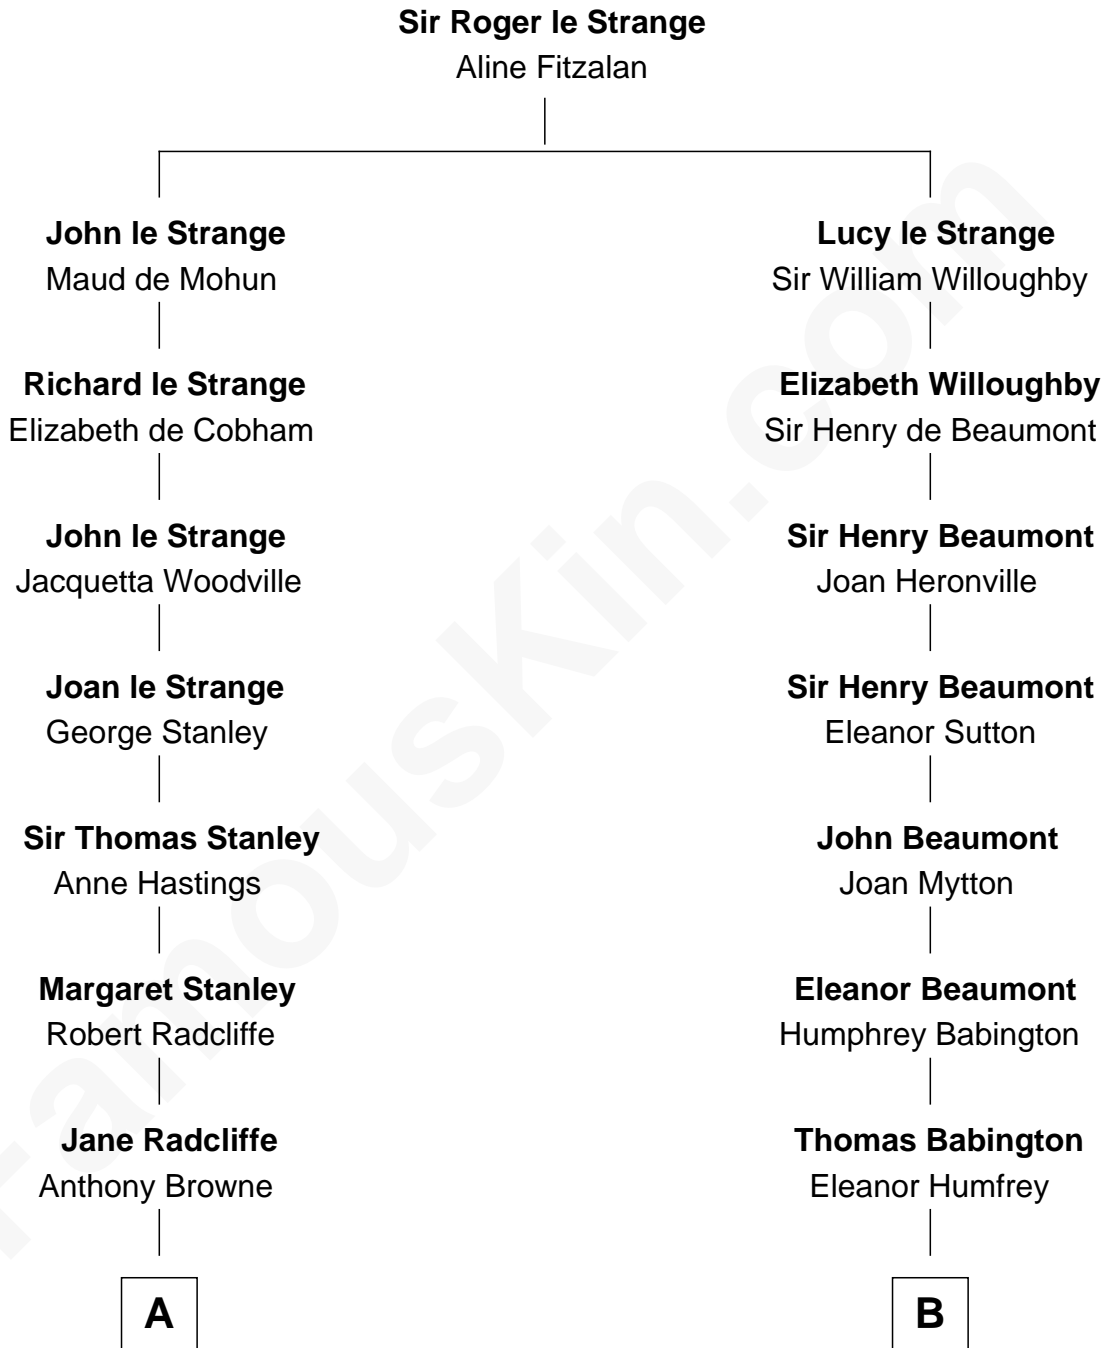

FamousKin.com
Relationship Chart of
Franklin D. Roosevelt
32nd U.S. President

18th cousin 3 times removed of

John Dye

TV and Movie Actor - "Touched by an Angel"

C

James Roosevelt

Sara Delano

Franklin D. Roosevelt

32nd U.S. President

D

Felix M. Duvall

Margaret E. Molloy

Robert Louis Duvall

Edith Clara Tippet

John Louis Duvall

Irene Maree McMillen