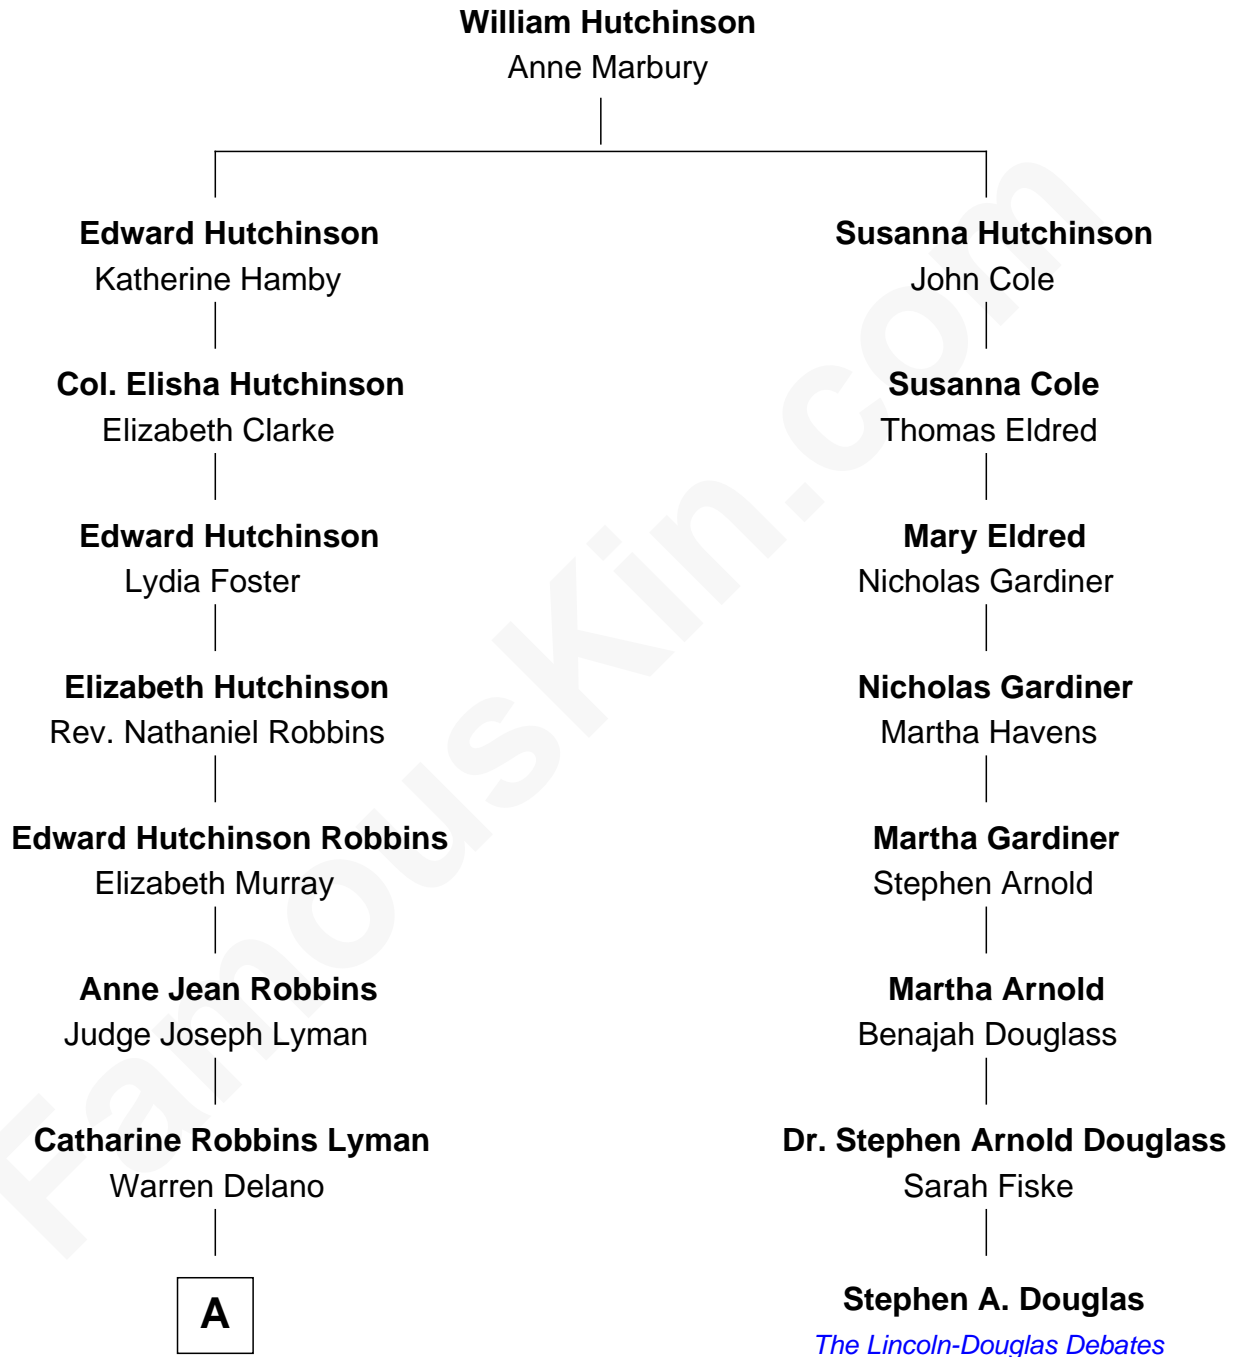

FamousKin.com
Relationship Chart of
Franklin D. Roosevelt
32nd U.S. President

7th cousin 1 time removed of

Stephen A. Douglas

Participated in Lincoln-Douglas Debates

A

—
Sara Delano
James Roosevelt

—
Franklin D. Roosevelt
32nd U.S. President

FamousKin.com