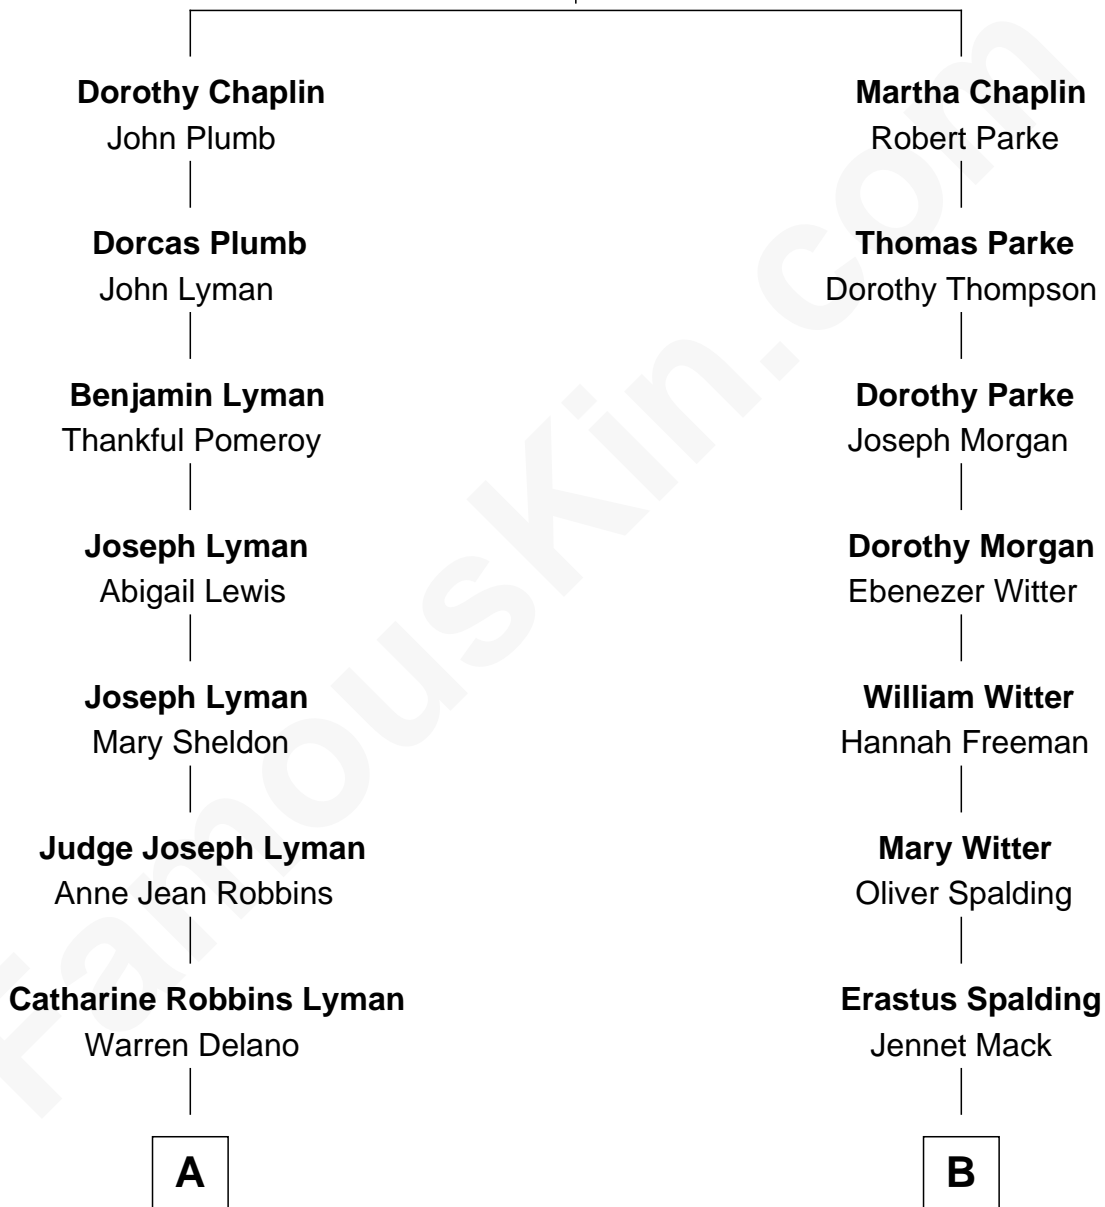

FamousKin.com
Relationship Chart of
Franklin D. Roosevelt
32nd U.S. President

8th cousin 2 times removed of
Katharine Hepburn
Movie Actress

William Chaplin
 Agnes Holborough

A

Sara Delano
James Roosevelt

Franklin D. Roosevelt
32nd U.S. President

B

Martha Ann Spalding
Leman Benton Garlinghouse

Caroline Garlinghouse
Alfred Augustus Houghton

Katharine Martha Houghton
Thomas Norval Hepburn

Katharine Hepburn
Movie Actress

FamousKin.com